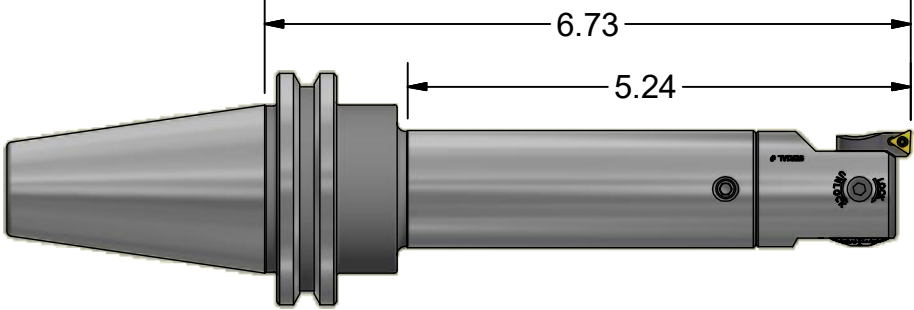

Parts List

ITEM	QTY	PART NUMBER	DESCRIPTION
2	1	880-003	PC SCREW, SIZE 3

Assembly Model: C40-PC3-5-3315-T06-3

1

PART NUMBER

C40-PC3-5

PARLEC
 (800) TOOL USA
 WORLD HEADQUARTERS
 101 PERINTON PARKWAY
 FAIRPORT, NEW YORK 14450