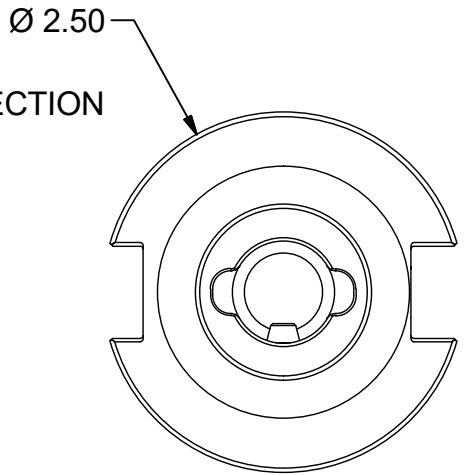

Parts List

ITEM	QTY	PART NUMBER	DESCRIPTION
2	1	880-003	PC SCREW, SIZE 3

Assembly Model: C40-PC3-5-3315-T06-3

1

PART NUMBER

C40-PC3-5

PARLEC
 (800) TOOL USA
 WORLD HEADQUARTERS
 101 PERINTON PARKWAY
 FAIRPORT, NEW YORK 14450