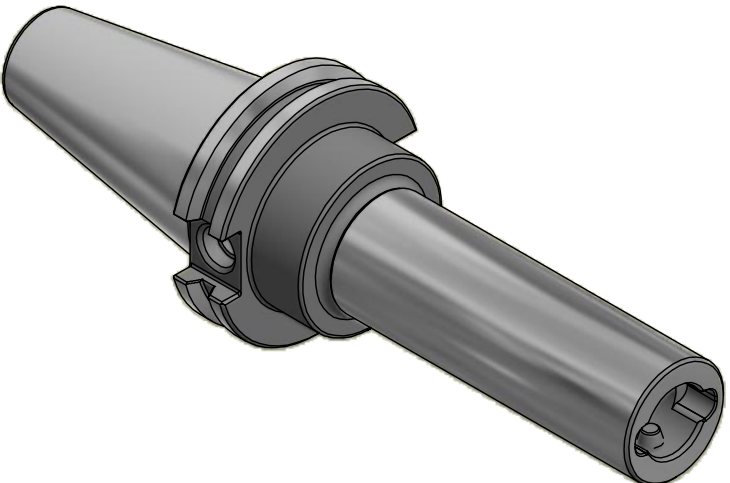

Parts List

ITEM	QTY	PART NUMBER	DESCRIPTION
2	1	880-003	PC SCREW, SIZE 3

Assembly Model: C40-PC3-5-3315-T06-3

1

PART NUMBER

C40-PC3-5

PARLEC
 (800) TOOL USA
 WORLD HEADQUARTERS
 101 PERINTON PARKWAY
 FAIRPORT, NEW YORK 14450