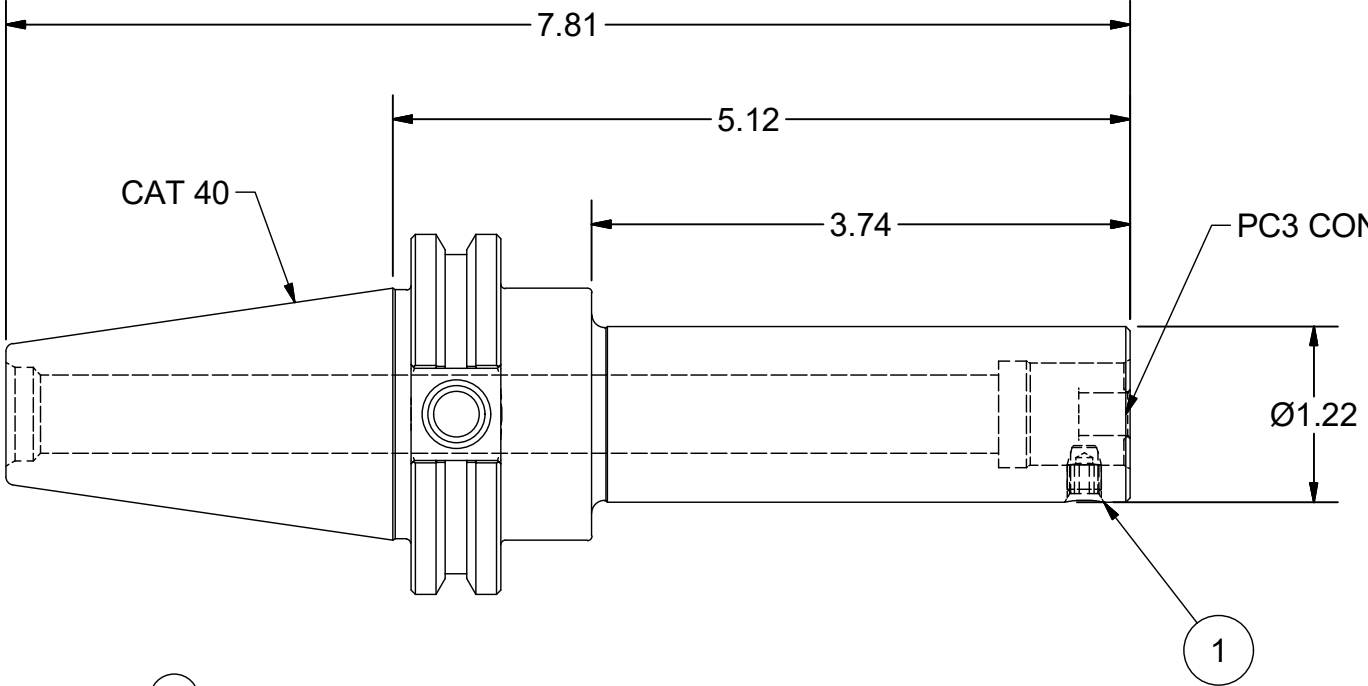

Parts List

ITEM	QTY	PART NUMBER	DESCRIPTION
2	1	880-003	PC SCREW, SIZE 3

Assembly Model: C40-PC3-5-3315-T06-3

1

PART NUMBER

C40-PC3-5

PARLEC
 (800) TOOL USA
 WORLD HEADQUARTERS
 101 PERINTON PARKWAY
 FAIRPORT, NEW YORK 14450