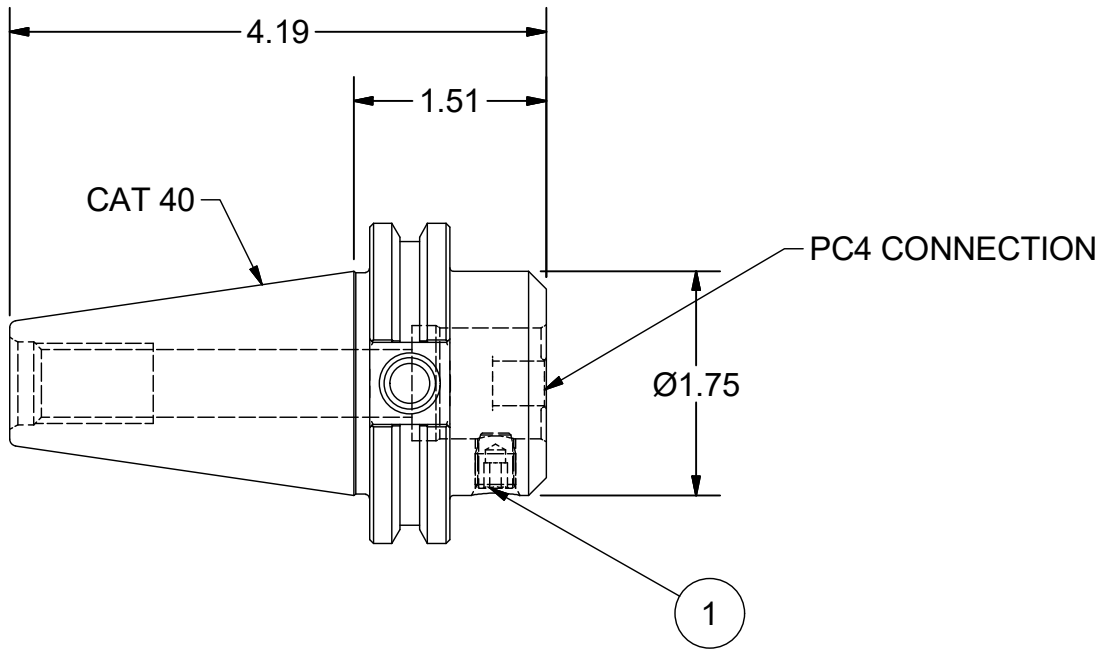

Parts List

ITEM	QTY	PART NUMBER	DESCRIPTION
1	1	880-004	PC SCREW, SIZE 4

PART NUMBER

C40-PC4-1

PARLEC
 (800) TOOL USA
 WORLD HEADQUARTERS
 101 PERINTON PARKWAY
 FAIRPORT, NEW YORK 14450