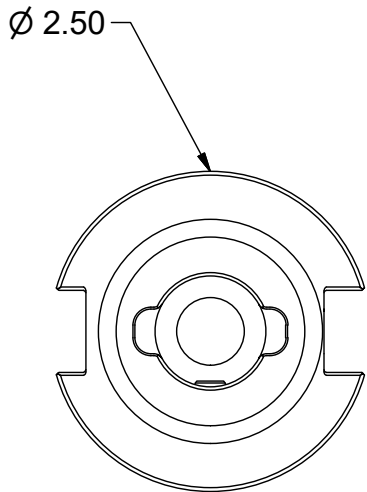

Parts List

ITEM	QTY	PART NUMBER	DESCRIPTION
1	1	880-004	PC SCREW, SIZE 4

PART NUMBER

C40-PC4-1

PARLEC
 (800) TOOL USA
 WORLD HEADQUARTERS
 101 PERINTON PARKWAY
 FAIRPORT, NEW YORK 14450