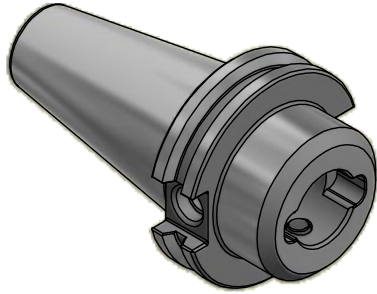

Parts List

ITEM	QTY	PART NUMBER	DESCRIPTION
1	1	880-004	PC SCREW, SIZE 4

PART NUMBER

C40-PC4-1

PARLEC
 (800) TOOL USA
 WORLD HEADQUARTERS
 101 PERINTON PARKWAY
 FAIRPORT, NEW YORK 14450