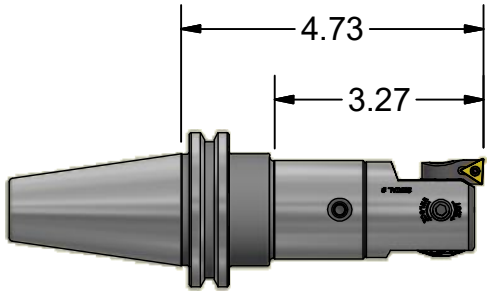

Parts List

ITEM	QTY	PART NUMBER	DESCRIPTION
13	1	880-004	PC SCREW, SIZE 4

Assembly Model: C40-PC4-3-3415-T11-3

PART NUMBER

C40-PC4-3

PARLEC
 (800) TOOL USA
 WORLD HEADQUARTERS
 101 PERINTON PARKWAY
 FAIRPORT, NEW YORK 14450