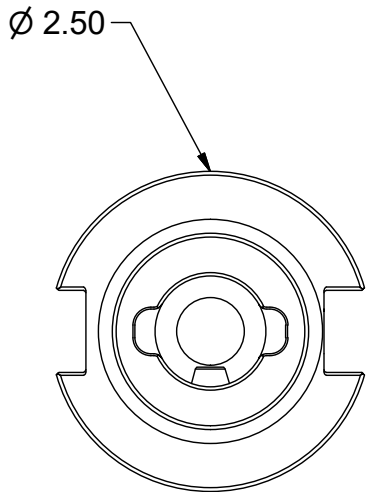

Parts List

ITEM	QTY	PART NUMBER	DESCRIPTION
13	1	880-004	PC SCREW, SIZE 4

Assembly Model: C40-PC4-3-3415-T11-3

PART NUMBER

C40-PC4-3

PARLEC
 (800) TOOL USA
 WORLD HEADQUARTERS
 101 PERINTON PARKWAY
 FAIRPORT, NEW YORK 14450