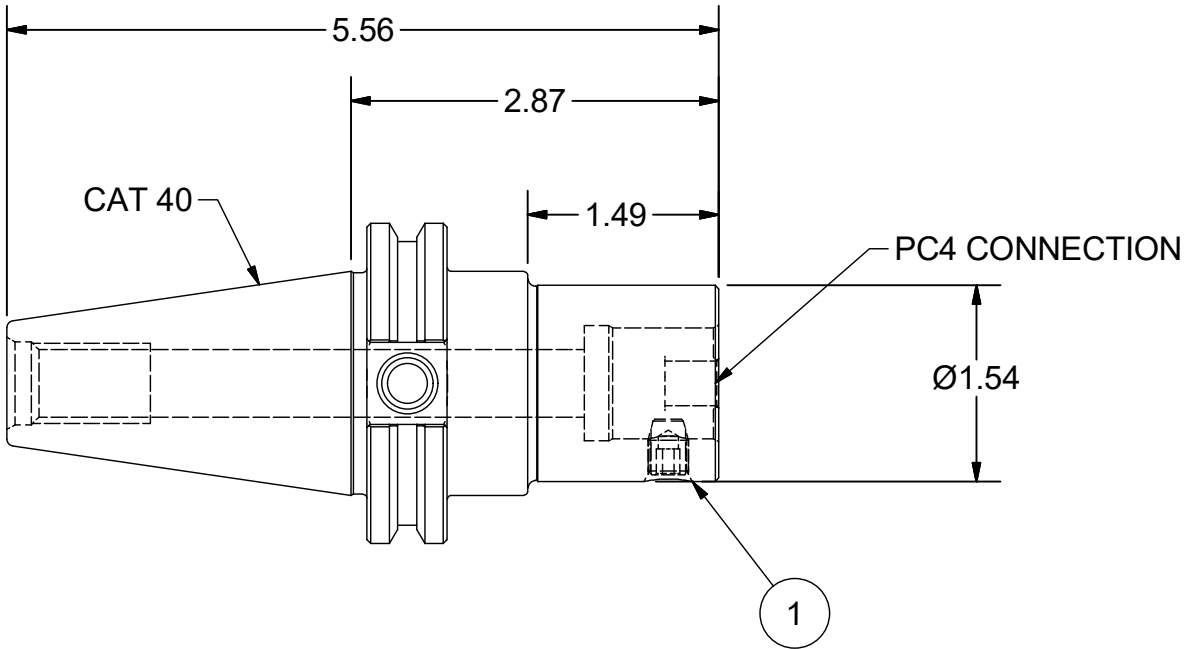

Parts List

ITEM	QTY	PART NUMBER	DESCRIPTION
13	1	880-004	PC SCREW, SIZE 4

Assembly Model: C40-PC4-3-3415-T11-3

PART NUMBER

C40-PC4-3

PARLEC
 (800) TOOL USA
 WORLD HEADQUARTERS
 101 PERINTON PARKWAY
 FAIRPORT, NEW YORK 14450