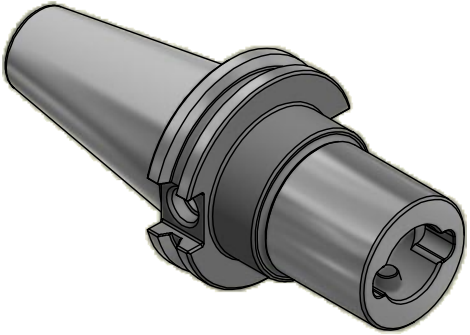

Parts List

ITEM	QTY	PART NUMBER	DESCRIPTION
13	1	880-004	PC SCREW, SIZE 4

Assembly Model: C40-PC4-3-3415-T11-3

PART NUMBER

C40-PC4-3

PARLEC
 (800) TOOL USA
 WORLD HEADQUARTERS
 101 PERINTON PARKWAY
 FAIRPORT, NEW YORK 14450