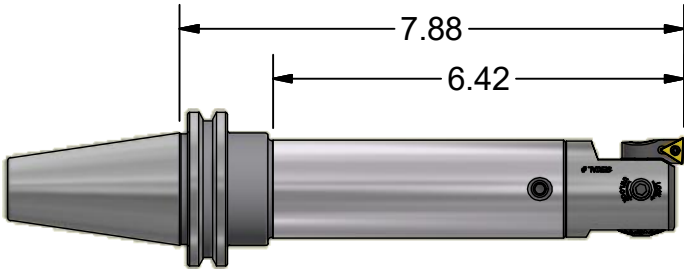

Parts List

ITEM	QTY	PART NUMBER	DESCRIPTION
2	1	880-004	PC SCREW, SIZE 4

Assembly Model: C40-PC4-6-3415-T11-3

PART NUMBER

C40-PC4-6

PARLEC
 (800) TOOL USA
 WORLD HEADQUARTERS
 101 PERINTON PARKWAY
 FAIRPORT, NEW YORK 14450