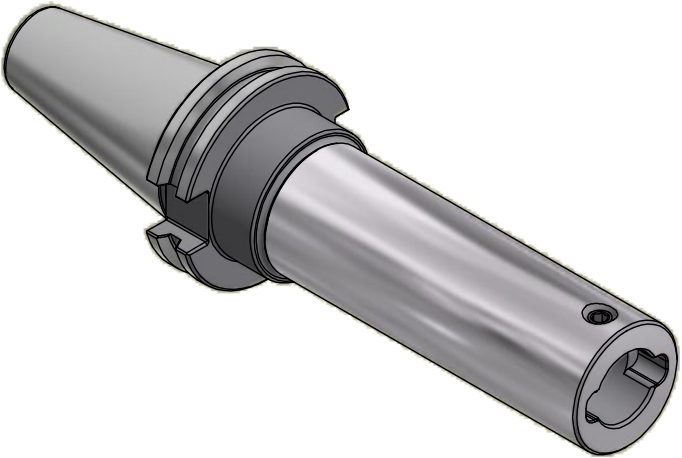

Parts List

ITEM	QTY	PART NUMBER	DESCRIPTION
2	1	880-004	PC SCREW, SIZE 4

Assembly Model: C40-PC4-6-3415-T11-3

PART NUMBER

C40-PC4-6

PARLEC
 (800) TOOL USA
 WORLD HEADQUARTERS
 101 PERINTON PARKWAY
 FAIRPORT, NEW YORK 14450