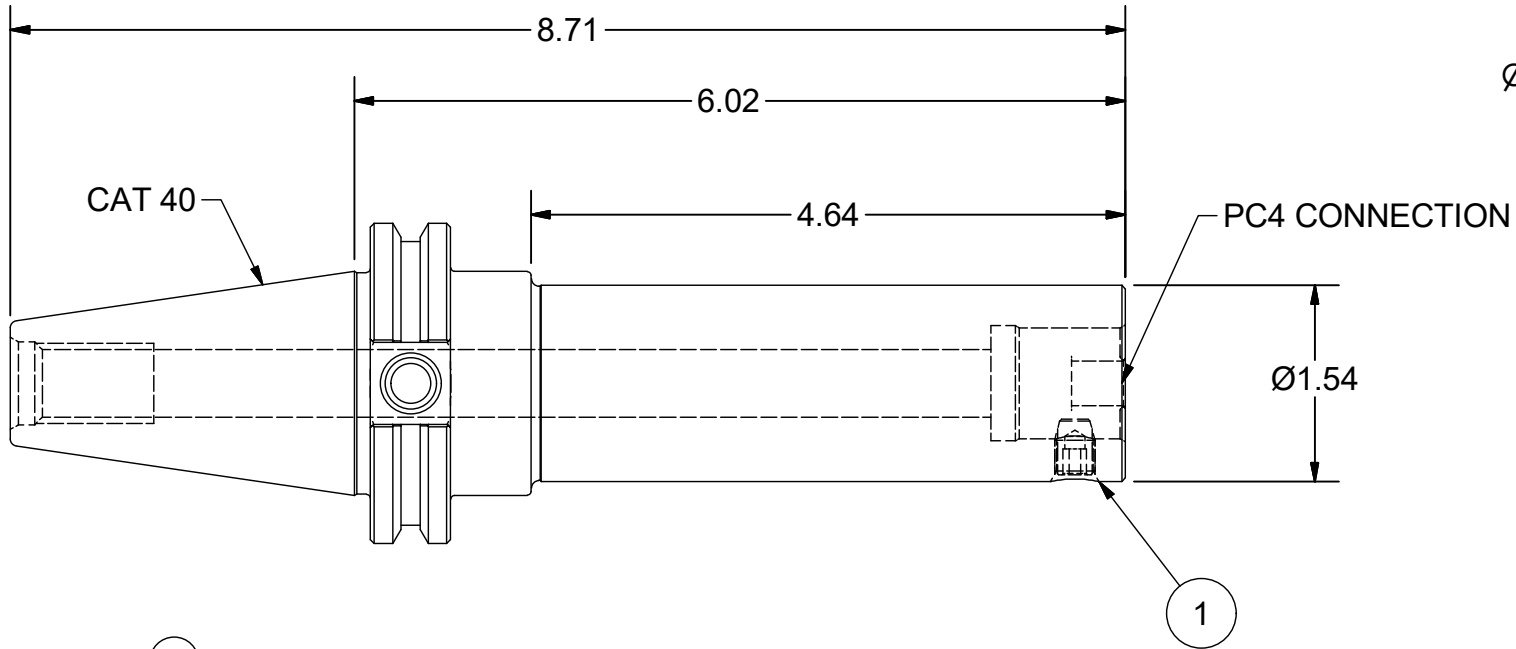

Parts List

ITEM	QTY	PART NUMBER	DESCRIPTION
2	1	880-004	PC SCREW, SIZE 4

Assembly Model: C40-PC4-6-3415-T11-3

PART NUMBER

C40-PC4-6

PARLEC
 (800) TOOL USA
 WORLD HEADQUARTERS
 101 PERINTON PARKWAY
 FAIRPORT, NEW YORK 14450