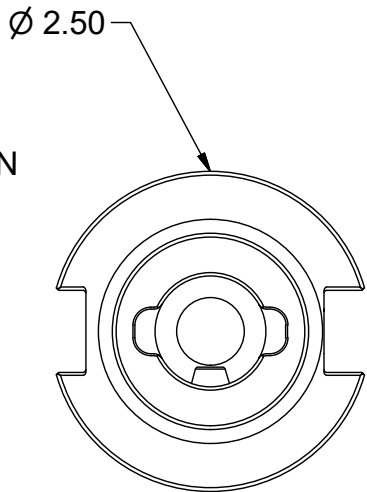

Parts List

ITEM	QTY	PART NUMBER	DESCRIPTION
2	1	880-004	PC SCREW, SIZE 4

Assembly Model: C40-PC4-6-3415-T11-3

PART NUMBER

C40-PC4-6

PARLEC
 (800) TOOL USA
 WORLD HEADQUARTERS
 101 PERINTON PARKWAY
 FAIRPORT, NEW YORK 14450