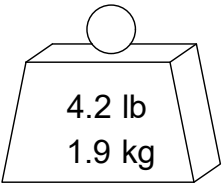

Parts List

ITEM	QTY	PART NUMBER	DESCRIPTION
2	1	880-004	PC SCREW, SIZE 4

Assembly Model: C40-PC4-6-3415-T11-3

PART NUMBER

C40-PC4-6

PARLEC
 (800) TOOL USA
 WORLD HEADQUARTERS
 101 PERINTON PARKWAY
 FAIRPORT, NEW YORK 14450