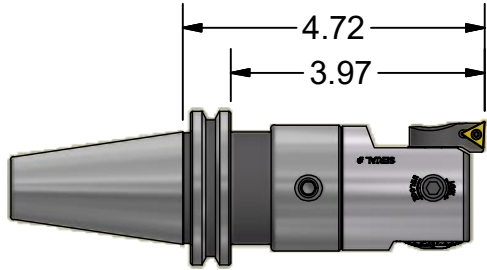

Parts List

ITEM	QTY	PART NUMBER	DESCRIPTION
1	1	880-005	PC SCREW, SIZE 5

Assembly Model: C40-PC5-3-3515-T11-3

PART
NUMBER

C40-PC5-3

PARLEC
 (800) TOOL USA
 WORLD HEADQUARTERS
 101 PERINTON PARKWAY
 FAIRPORT, NEW YORK 14450