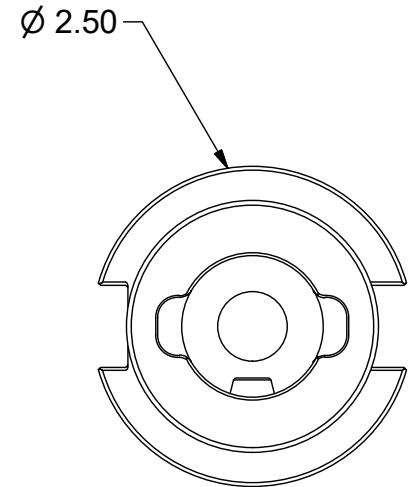

Parts List

ITEM	QTY	PART NUMBER	DESCRIPTION
1	1	880-005	PC SCREW, SIZE 5

Assembly Model: C40-PC5-3-3515-T11-3

PART
NUMBER

C40-PC5-3

PARLEC
 (800) TOOL USA
 WORLD HEADQUARTERS
 101 PERINTON PARKWAY
 FAIRPORT, NEW YORK 14450