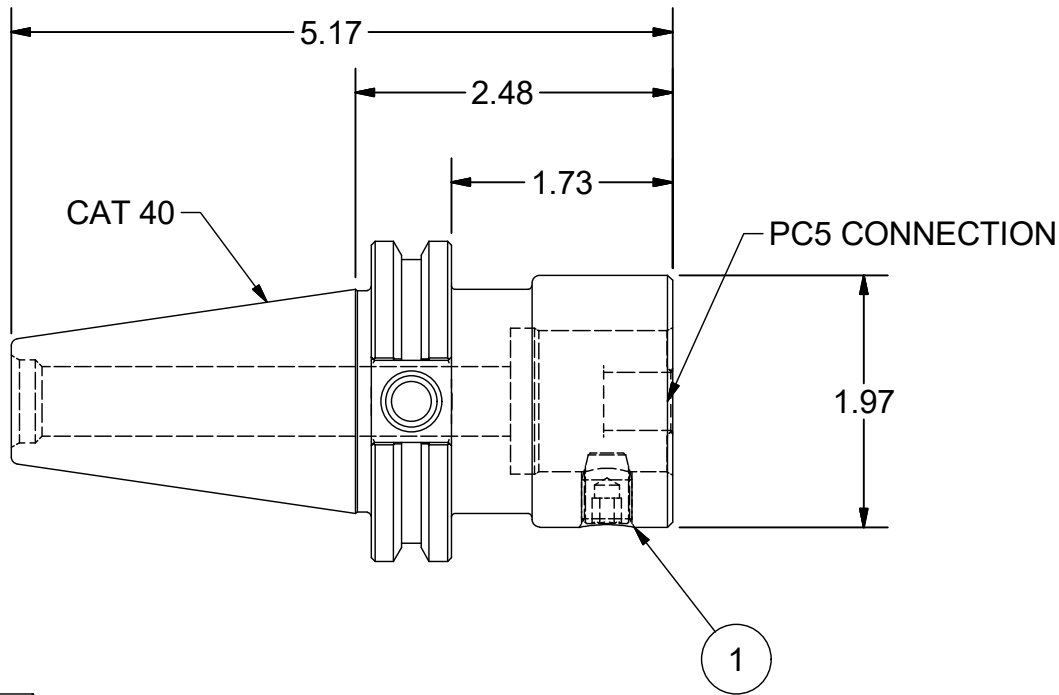

Parts List

ITEM	QTY	PART NUMBER	DESCRIPTION
1	1	880-005	PC SCREW, SIZE 5

Assembly Model: C40-PC5-3-3515-T11-3

PART
NUMBER

C40-PC5-3

PARLEC
 (800) TOOL USA
 WORLD HEADQUARTERS
 101 PERINTON PARKWAY
 FAIRPORT, NEW YORK 14450