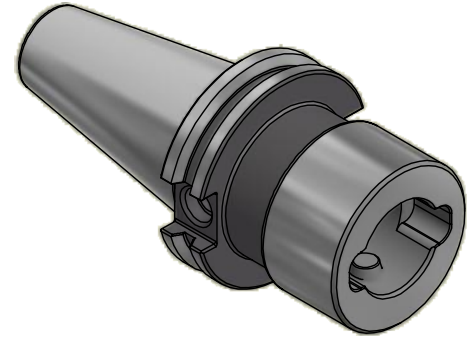

Parts List

ITEM	QTY	PART NUMBER	DESCRIPTION
1	1	880-005	PC SCREW, SIZE 5

Assembly Model: C40-PC5-3-3515-T11-3

PART
NUMBER

C40-PC5-3

PARLEC
 (800) TOOL USA
 WORLD HEADQUARTERS
 101 PERINTON PARKWAY
 FAIRPORT, NEW YORK 14450