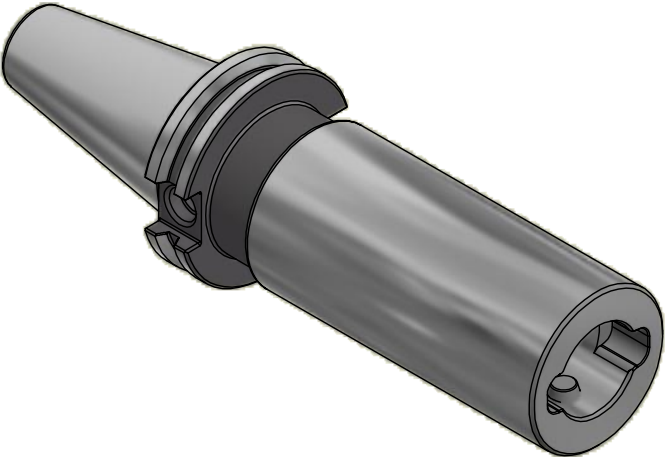

Parts List

ITEM	QTY	PART NUMBER	DESCRIPTION
1	1	880-005	PC SCREW, SIZE 5

Assembly Model: C40-PC5-6-3515-T11-3

PART NUMBER

C40-PC5-6

PARLEC
 (800) TOOL USA
 WORLD HEADQUARTERS
 101 PERINTON PARKWAY
 FAIRPORT, NEW YORK 14450