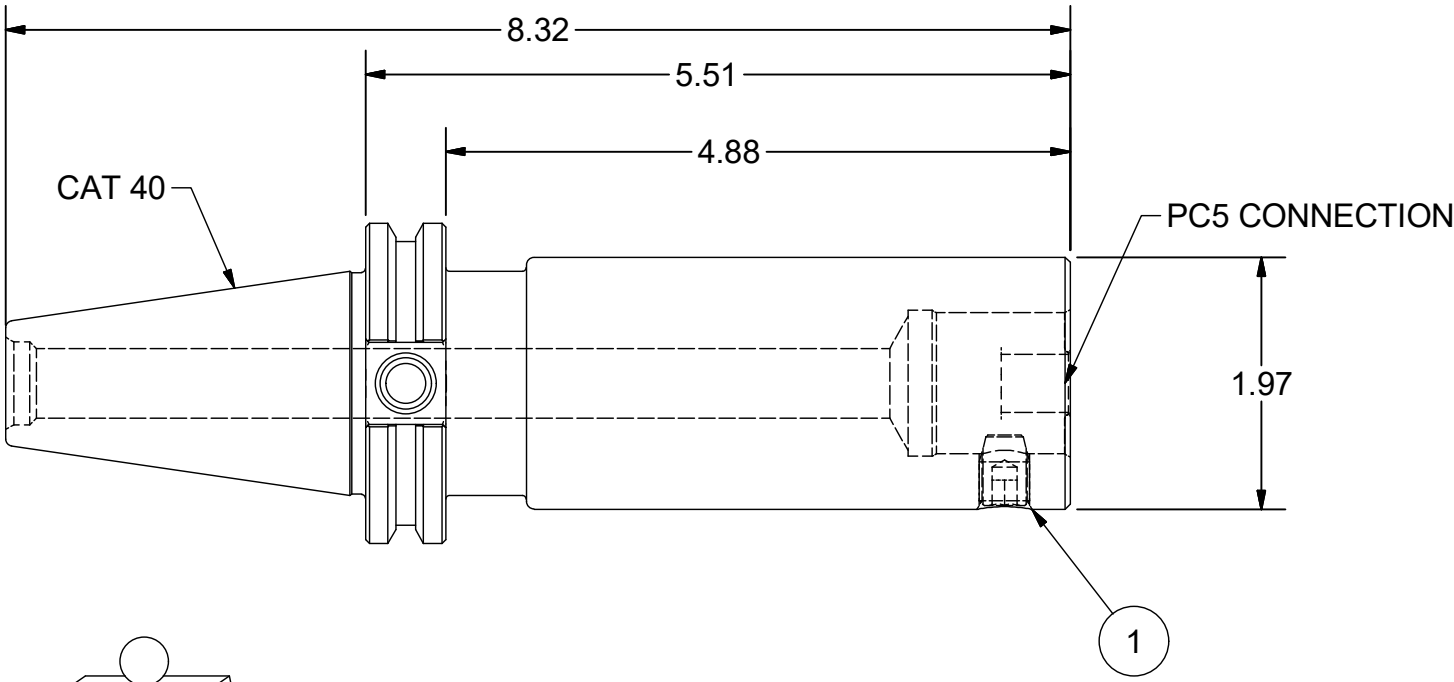

Parts List

ITEM	QTY	PART NUMBER	DESCRIPTION
1	1	880-005	PC SCREW, SIZE 5

Assembly Model: C40-PC5-6-3515-T11-3

PART NUMBER

C40-PC5-6

PARLEC
 (800) TOOL USA
 WORLD HEADQUARTERS
 101 PERINTON PARKWAY
 FAIRPORT, NEW YORK 14450