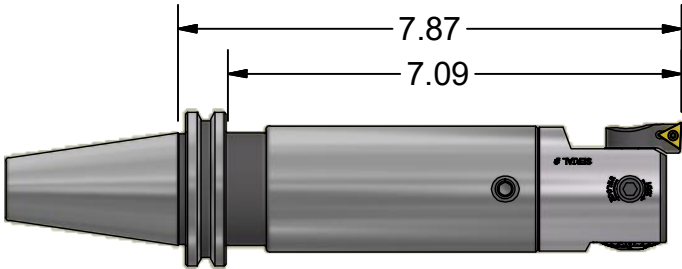

Parts List

ITEM	QTY	PART NUMBER	DESCRIPTION
1	1	880-005	PC SCREW, SIZE 5

Assembly Model: C40-PC5-6-3515-T11-3

PART NUMBER

C40-PC5-6

PARLEC
 (800) TOOL USA
 WORLD HEADQUARTERS
 101 PERINTON PARKWAY
 FAIRPORT, NEW YORK 14450