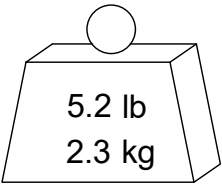

Parts List

ITEM	QTY	PART NUMBER	DESCRIPTION
1	1	880-005	PC SCREW, SIZE 5

Assembly Model: C40-PC5-6-3515-T11-3

PART NUMBER

C40-PC5-6

PARLEC
 (800) TOOL USA
 WORLD HEADQUARTERS
 101 PERINTON PARKWAY
 FAIRPORT, NEW YORK 14450