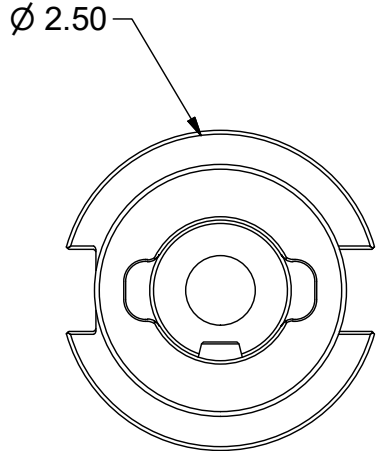

Parts List

ITEM	QTY	PART NUMBER	DESCRIPTION
1	1	880-005	PC SCREW, SIZE 5

Assembly Model: C40-PC5-6-3515-T11-3

PART NUMBER

C40-PC5-6

PARLEC
 (800) TOOL USA
 WORLD HEADQUARTERS
 101 PERINTON PARKWAY
 FAIRPORT, NEW YORK 14450