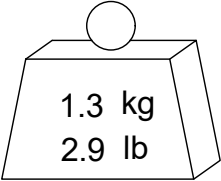

COOLANT PORTS

1.3 kg
2.9 lb

BALANCE
G2.5 @ 20,000 RPM

PART
NUMBER

C40A-38SF512-9C

PARLEC
(800) TOOL USA
WORLD HEADQUARTERS
101 PERINTON PARKWAY
FAIRPORT, NEW YORK 14450