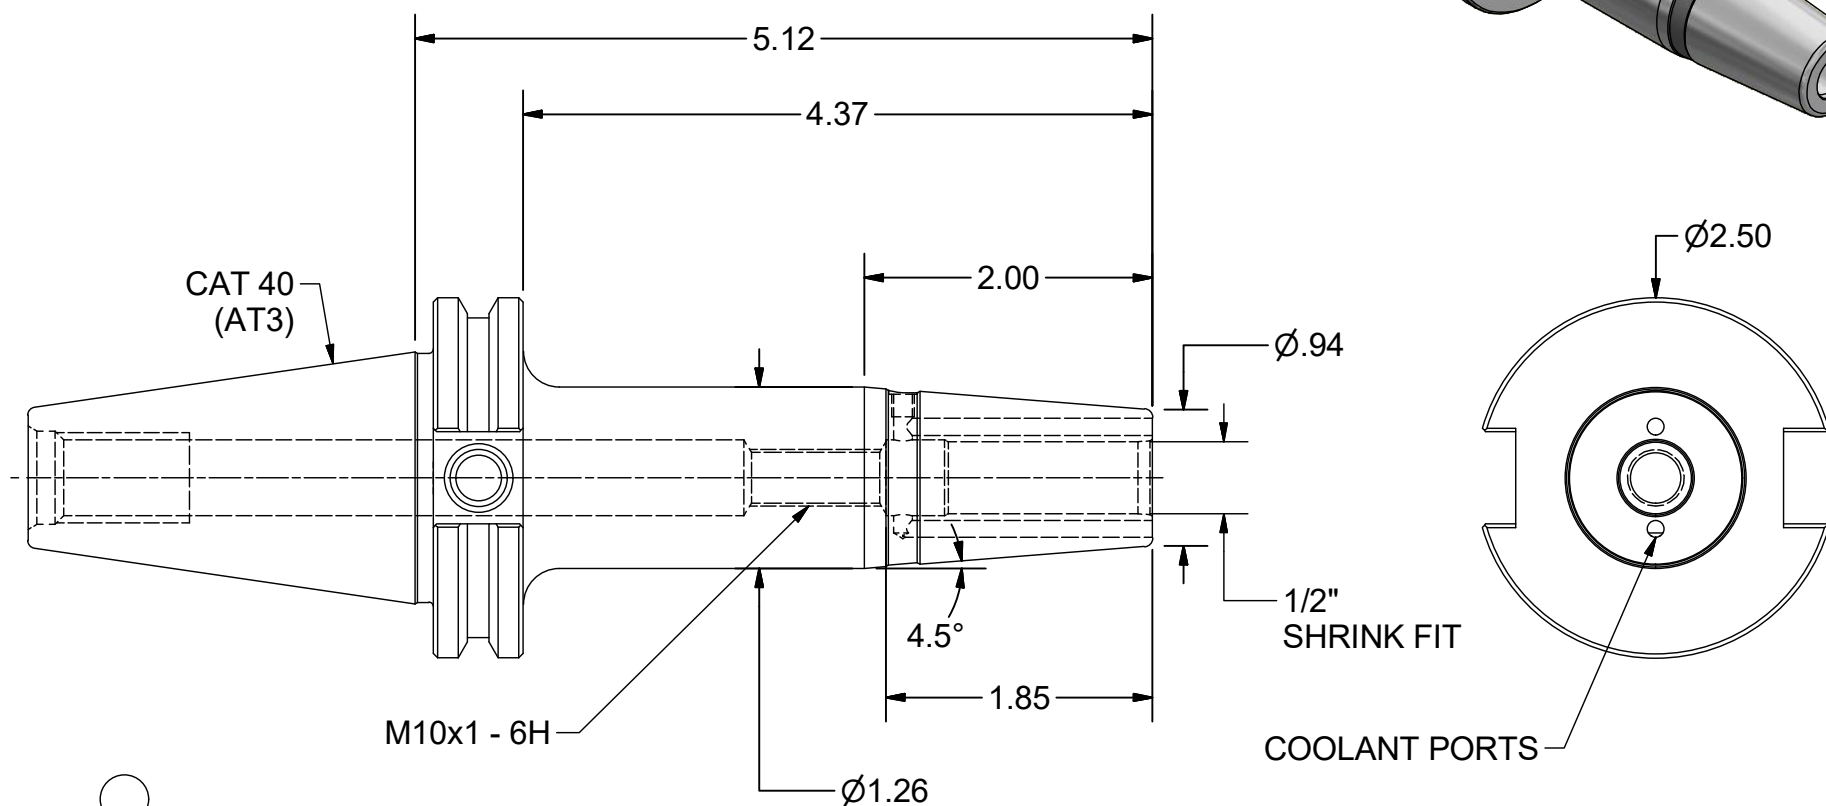

BALANCE

G2.5 @ 20,000 RPM

1.36 kg
3.00 lb

PART
NUMBER

C40A-50SF512-9C

PARLEC
(800) TOOL USA
WORLD HEADQUARTERS
101 PERINTON PARKWAY
FAIRPORT, NEW YORK 14450