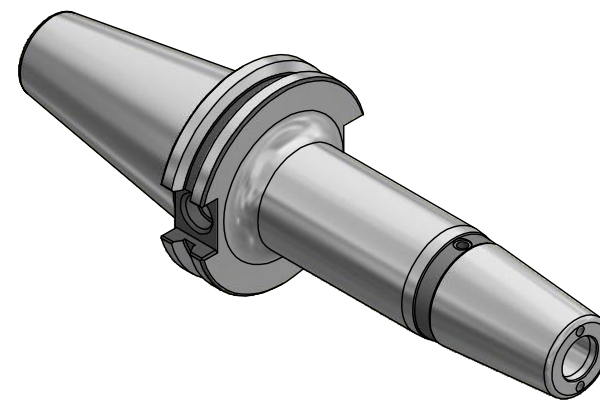

BALANCE

G2.5 @ 20,000 RPM

1.36 kg
3.00 lb

PART
NUMBER

C40A-50SF512-9C

PARLEC
(800) TOOL USA
WORLD HEADQUARTERS
101 PERINTON PARKWAY
FAIRPORT, NEW YORK 14450