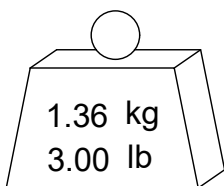

BALANCE

G2.5 @ 20,000 RPM

1.36 kg
3.00 lb

PART
NUMBER

C40A-50SF512-9C

PARLEC
(800) TOOL USA
WORLD HEADQUARTERS
101 PERINTON PARKWAY
FAIRPORT, NEW YORK 14450