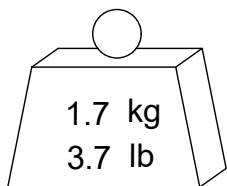

CAT 40
(AT3)

$\varnothing 2.50$

COOLANT PORTS

1.7 kg
3.7 lb

BALANCE

G2.5 @ 20,000 RPM

PART
NUMBER

C40A-50SF630-9C