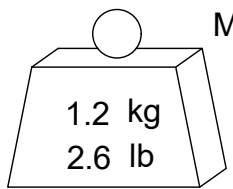

COOLANT PORTS

BALANCE
G2.5 @ 20,000 RPM

PART NUMBER
C40A-75SF315-9C

PARLEC
 (800) TOOL USA
 WORLD HEADQUARTERS
 101 PERINTON PARKWAY
 FAIRPORT, NEW YORK 14450