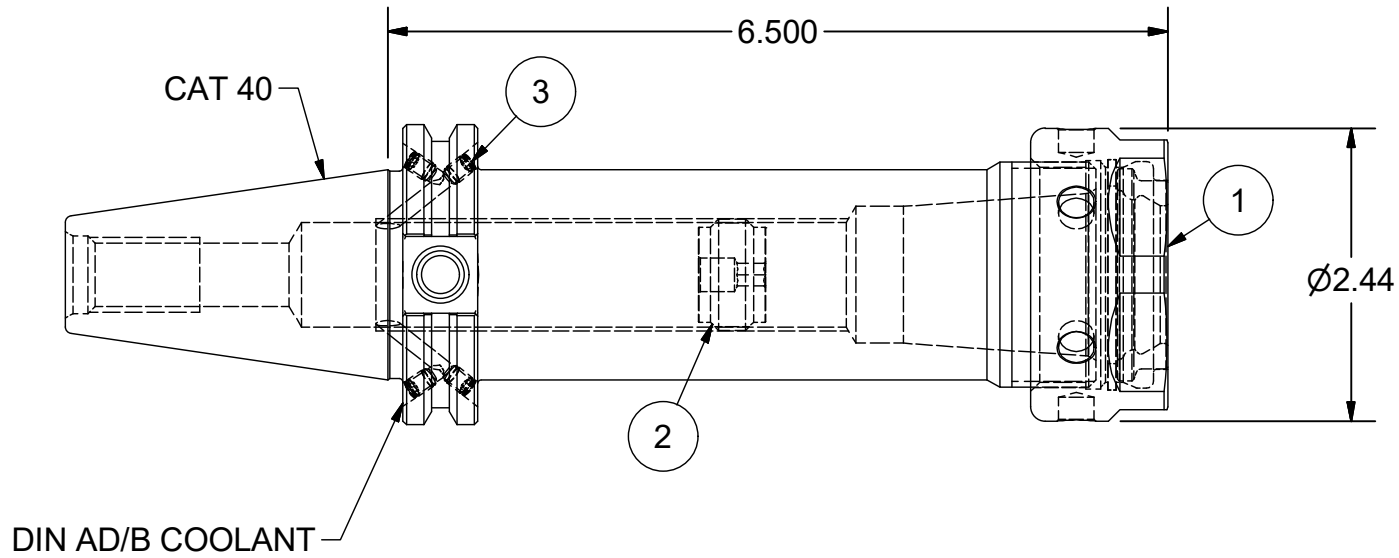

Parts List

ITEM	QTY	PART NUMBER	DESCRIPTION
1	1	100HCN	COLLET NUT 100PG SERIES
2	1	BS-08	BACK-UP SCREW
3	4	029-965	SET SCREW, M4 x 6

PART  
NUMBER

**C40BC-10SC650**

**PARLEC**  
 (800) TOOL USA  
 WORLD HEADQUARTERS  
 101 PERINTON PARKWAY  
 FAIRPORT, NEW YORK 14450