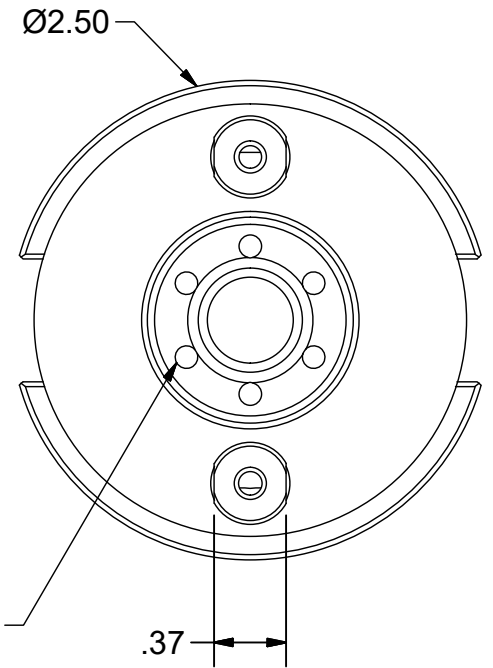

Parts List

ITEM	QTY	PART NUMBER	DESCRIPTION
1	2	10KY	DRIVE KEY
2	1	10LS	LOCK SCREW
3	1	028-188	SHCS 1/2-20-1 1/4
4	2	029-965	SET SCREW, M4 x 6 W/360 DEG. PATCH

PART
NUMBER

C40BC-10SM200C

PARLEC
 (800) TOOL USA
 WORLD HEADQUARTERS
 101 PERINTON PARKWAY
 FAIRPORT, NEW YORK 14450