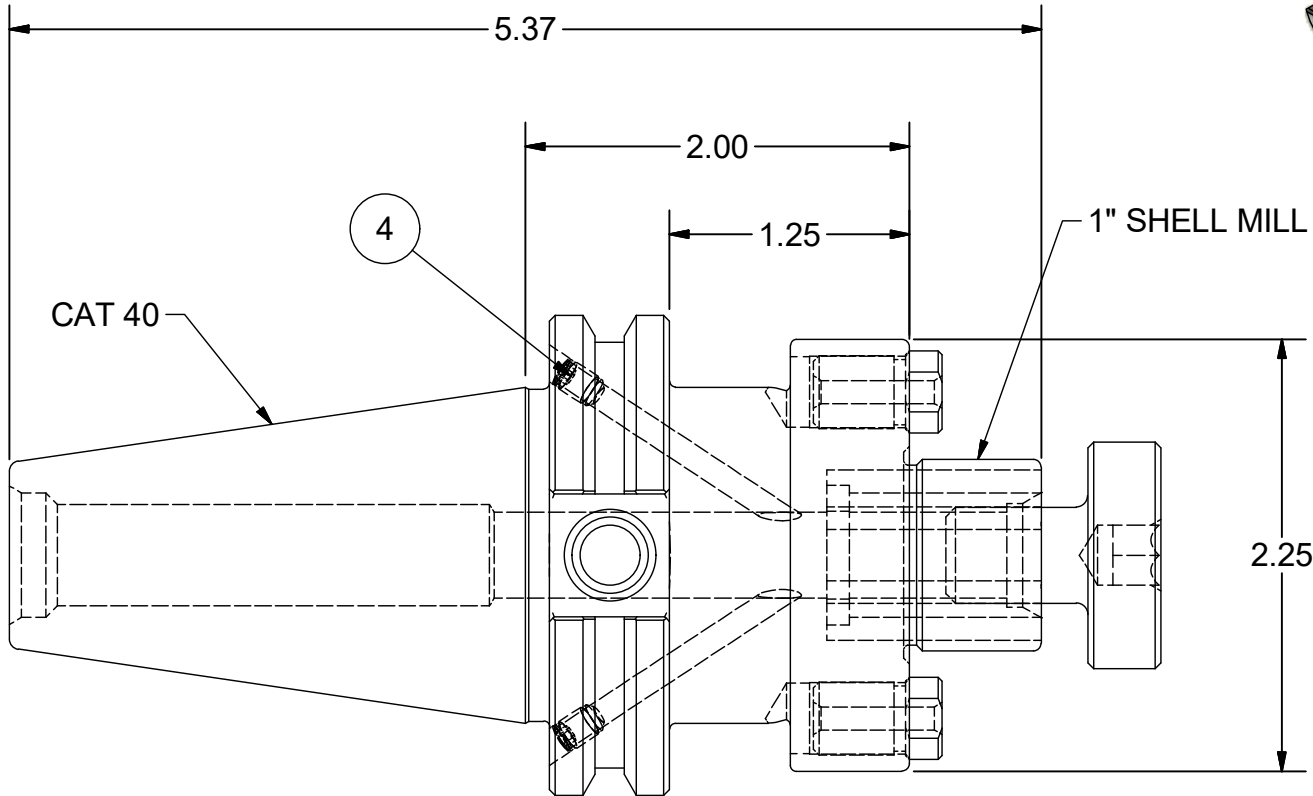

Parts List

ITEM	QTY	PART NUMBER	DESCRIPTION
1	2	10KY	DRIVE KEY
2	1	10LS	LOCK SCREW
3	1	028-188	SHCS 1/2-20-1 1/4
4	2	029-965	SET SCREW, M4 x 6 W/360 DEG. PATCH

PART
NUMBER

C40BC-10SM200C

PARLEC
 (800) TOOL USA
 WORLD HEADQUARTERS
 101 PERINTON PARKWAY
 FAIRPORT, NEW YORK 14450