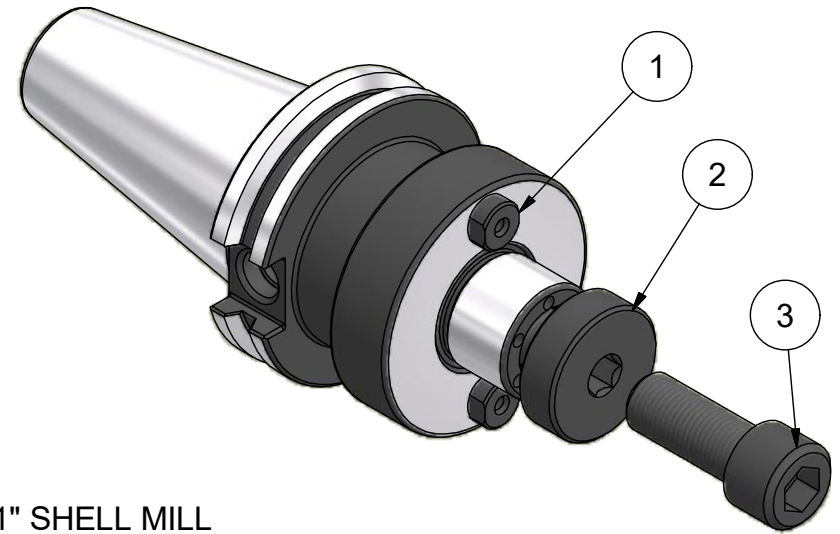

Parts List

ITEM	QTY	PART NUMBER	DESCRIPTION
1	2	10KY	DRIVE KEY
2	1	10LS	LOCK SCREW
3	1	028-188	SHCS 1/2-20-1 1/4
4	2	029-965	SET SCREW, M4 x 6 W/360 DEG. PATCH

PART
NUMBER

C40BC-10SM200C

PARLEC
 (800) TOOL USA
 WORLD HEADQUARTERS
 101 PERINTON PARKWAY
 FAIRPORT, NEW YORK 14450