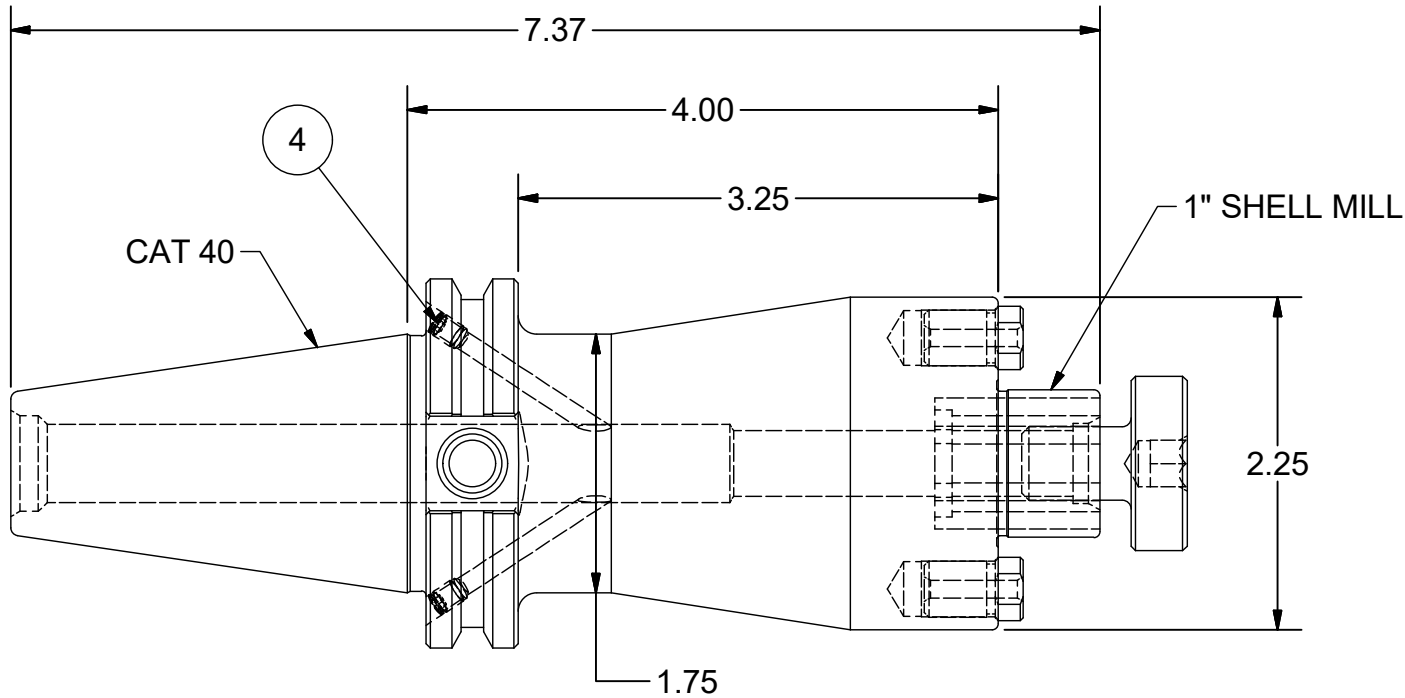

Parts List

ITEM	QTY	PART NUMBER	DESCRIPTION
1	2	10KY	DRIVE KEY
2	1	10LS	LOCK SCREW
3	1	028-188	SHCS 1/2-20-1 1/4
4	2	029-965	SET SCREW, M4 x 6 W/360 DEG. PATCH

PART NUMBER

**C40BC-10SM400C**

**PARLEC**  
 (800) TOOL USA  
 WORLD HEADQUARTERS  
 101 PERINTON PARKWAY  
 FAIRPORT, NEW YORK 14450