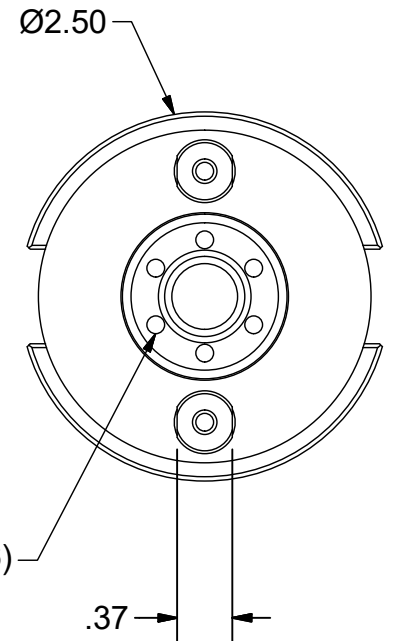

Parts List

ITEM	QTY	PART NUMBER	DESCRIPTION
1	2	10KY	DRIVE KEY
2	1	10LS	LOCK SCREW
3	1	028-188	SHCS 1/2-20-1 1/4
4	2	029-965	SET SCREW, M4 x 6 W/360 DEG. PATCH

PART NUMBER

**C40BC-10SM400C**

**PARLEC**  
 (800) TOOL USA  
 WORLD HEADQUARTERS  
 101 PERINTON PARKWAY  
 FAIRPORT, NEW YORK 14450