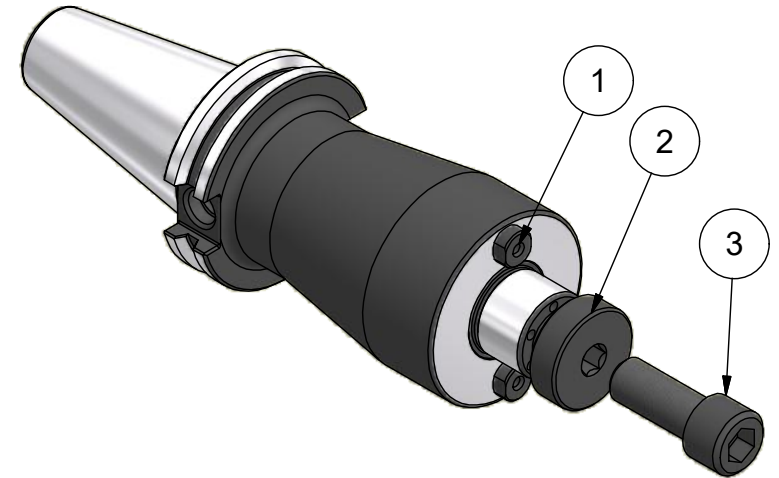

Parts List

ITEM	QTY	PART NUMBER	DESCRIPTION
1	2	10KY	DRIVE KEY
2	1	10LS	LOCK SCREW
3	1	028-188	SHCS 1/2-20-1 1/4
4	2	029-965	SET SCREW, M4 x 6 W/360 DEG. PATCH

PART NUMBER

**C40BC-10SM400C**

**PARLEC**  
 (800) TOOL USA  
 WORLD HEADQUARTERS  
 101 PERINTON PARKWAY  
 FAIRPORT, NEW YORK 14450