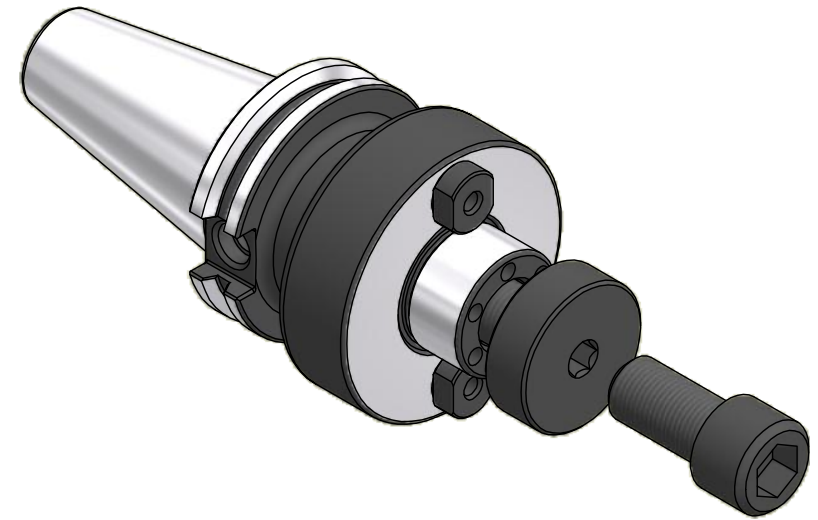

Parts List

ITEM	QTY	PART NUMBER	DESCRIPTION
1	2	12KY	DRIVE KEY
2	1	12LS	LOCK SCREW
3	1	028-193	SHCS 5/8-18 x 1-1/4
4	2	029-965	SET SCREW, M4 x 6 W/360 DEG. PATCH

PART
NUMBER

C40BC-12SM225C

PARLEC
 (800) TOOL USA
 WORLD HEADQUARTERS
 101 PERINTON PARKWAY
 FAIRPORT, NEW YORK 14450