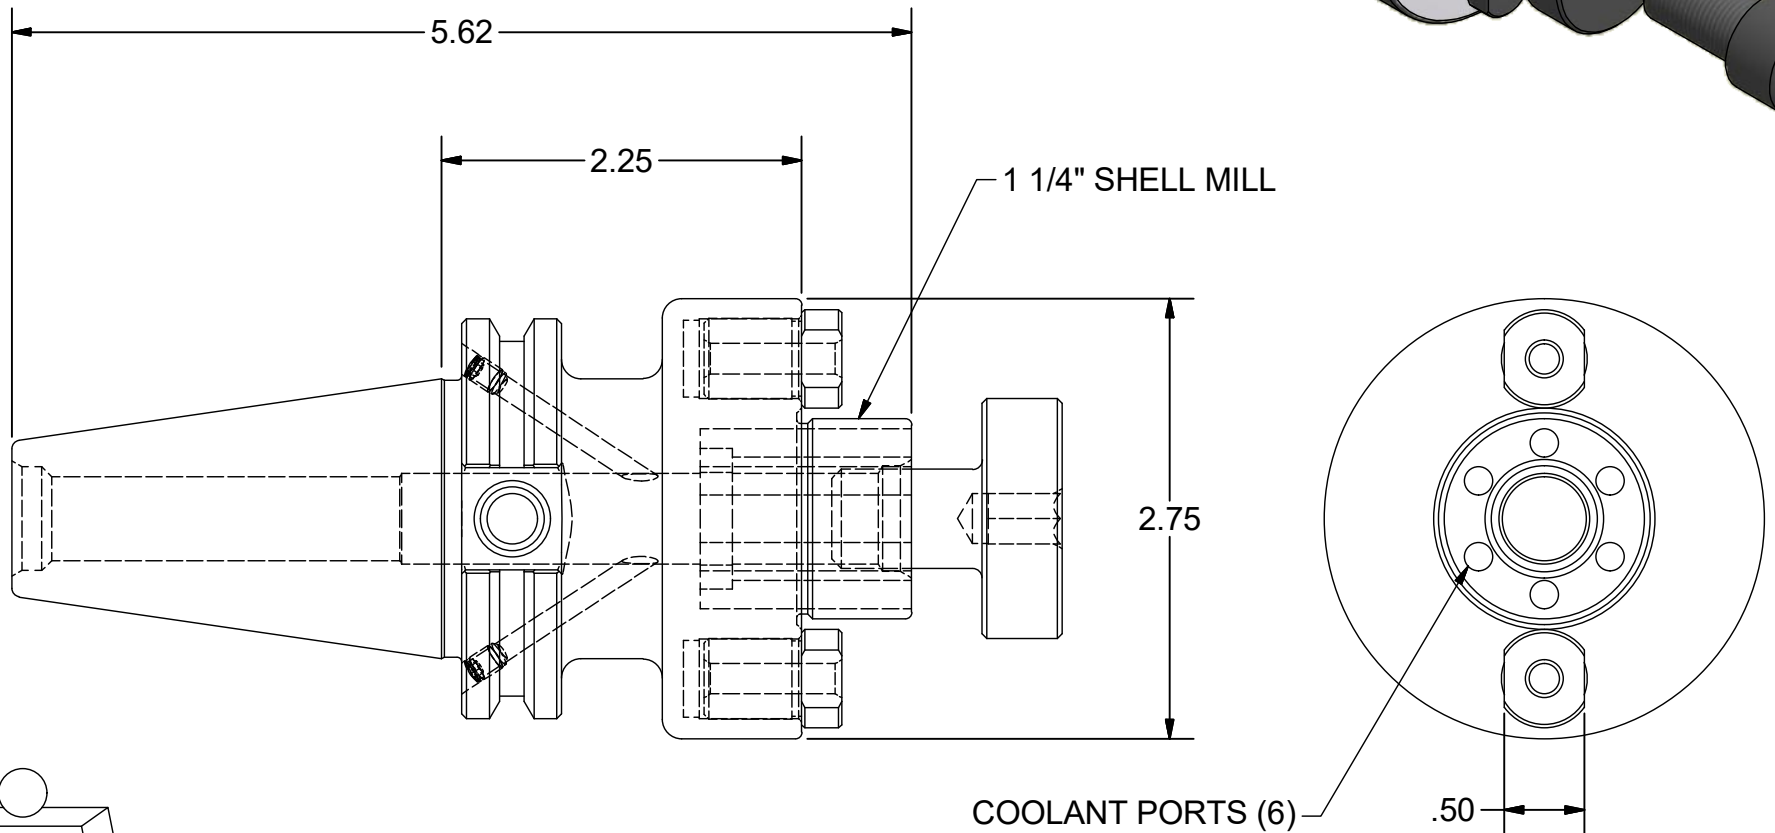

Parts List

ITEM	QTY	PART NUMBER	DESCRIPTION
1	2	12KY	DRIVE KEY
2	1	12LS	LOCK SCREW
3	1	028-193	SHCS 5/8-18 x 1-1/4
4	2	029-965	SET SCREW, M4 x 6 W/360 DEG. PATCH

PART
NUMBER

C40BC-12SM225C

PARLEC
 (800) TOOL USA
 WORLD HEADQUARTERS
 101 PERINTON PARKWAY
 FAIRPORT, NEW YORK 14450