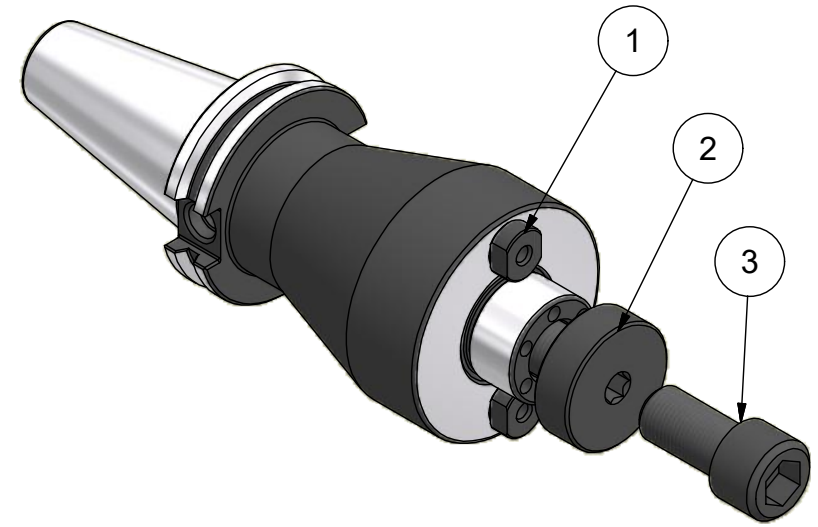

Parts List

ITEM	QTY	PART NUMBER	DESCRIPTION
1	2	12KY	DRIVE KEY
2	1	12LS	LOCK SCREW
3	1	028-193	SHCS 5/8-18 x 1-1/4
4	2	029-965	SET SCREW, M4 x 6 W/360 DEG. PATCH

PART
NUMBER

C40BC-12SM400C

PARLEC
 (800) TOOL USA
 WORLD HEADQUARTERS
 101 PERINTON PARKWAY
 FAIRPORT, NEW YORK 14450