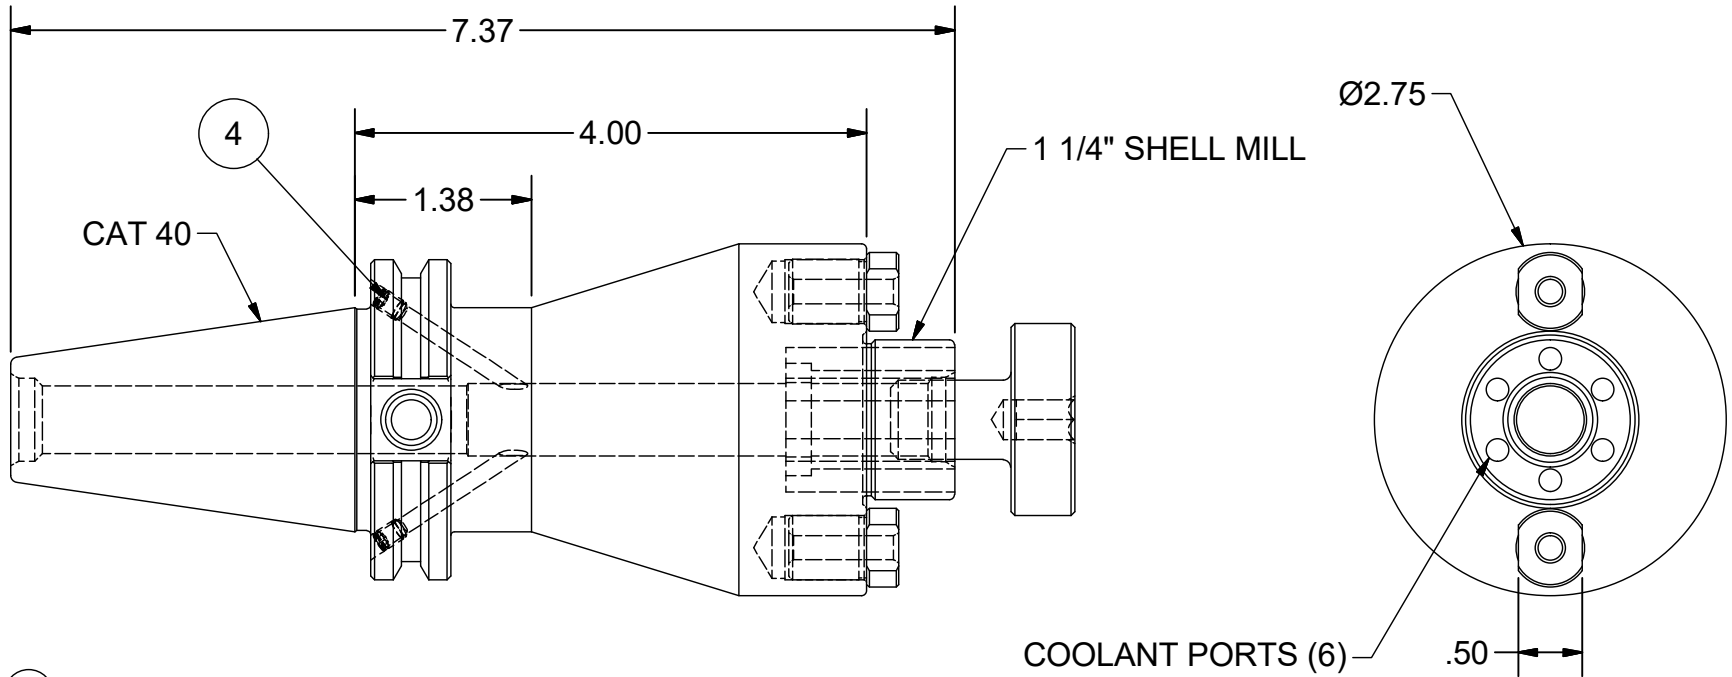

Parts List

ITEM	QTY	PART NUMBER	DESCRIPTION
1	2	12KY	DRIVE KEY
2	1	12LS	LOCK SCREW
3	1	028-193	SHCS 5/8-18 x 1-1/4
4	2	029-965	SET SCREW, M4 x 6 W/360 DEG. PATCH

PART
NUMBER

C40BC-12SM400C

PARLEC
 (800) TOOL USA
 WORLD HEADQUARTERS
 101 PERINTON PARKWAY
 FAIRPORT, NEW YORK 14450