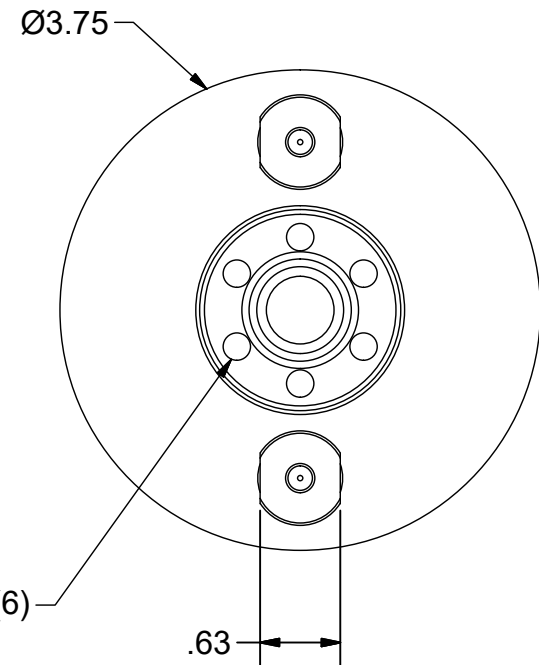

Parts List

ITEM	QTY	PART NUMBER	DESCRIPTION
1	2	15KY	DRIVE KEY
2	1	15LS	LOCK SCREW
3	2	029-965	SET SCREW, M4 x 6 W/360 DEG. PATCH

PART
NUMBER

C40BC-15SM240C

PARLEC
 (800) TOOL USA
 WORLD HEADQUARTERS
 101 PERINTON PARKWAY
 FAIRPORT, NEW YORK 14450