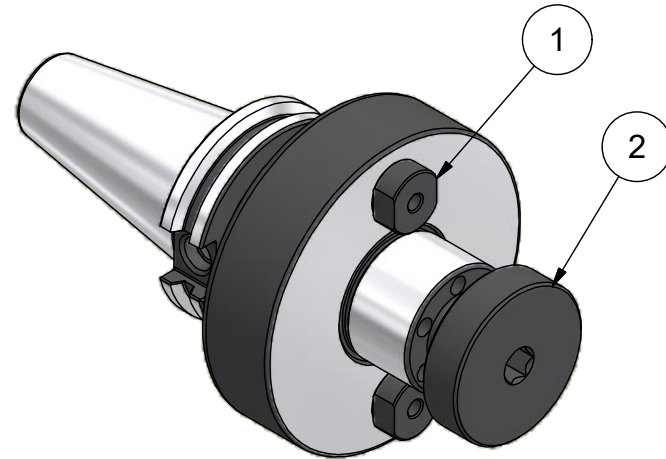

Parts List

ITEM	QTY	PART NUMBER	DESCRIPTION
1	2	15KY	DRIVE KEY
2	1	15LS	LOCK SCREW
3	2	029-965	SET SCREW, M4 x 6 W/360 DEG. PATCH

PART
NUMBER

C40BC-15SM240C

PARLEC
 (800) TOOL USA
 WORLD HEADQUARTERS
 101 PERINTON PARKWAY
 FAIRPORT, NEW YORK 14450