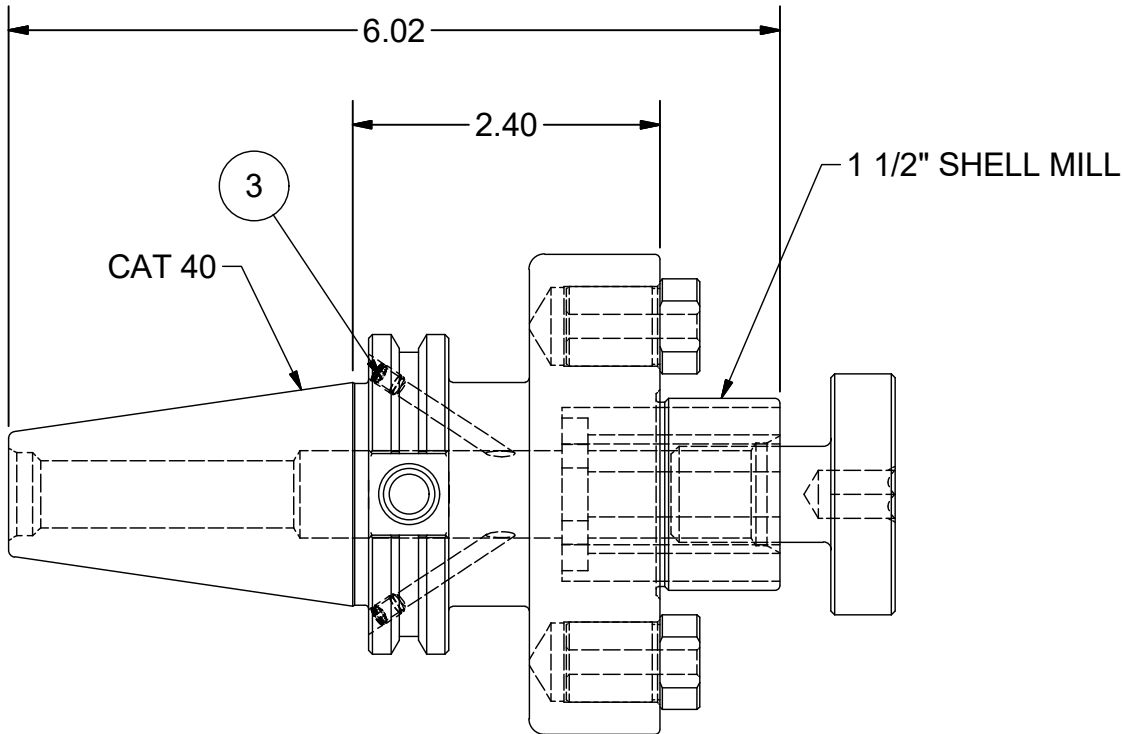

Parts List

ITEM	QTY	PART NUMBER	DESCRIPTION
1	2	15KY	DRIVE KEY
2	1	15LS	LOCK SCREW
3	2	029-965	SET SCREW, M4 x 6 W/360 DEG. PATCH

PART
NUMBER

C40BC-15SM240C

PARLEC
 (800) TOOL USA
 WORLD HEADQUARTERS
 101 PERINTON PARKWAY
 FAIRPORT, NEW YORK 14450