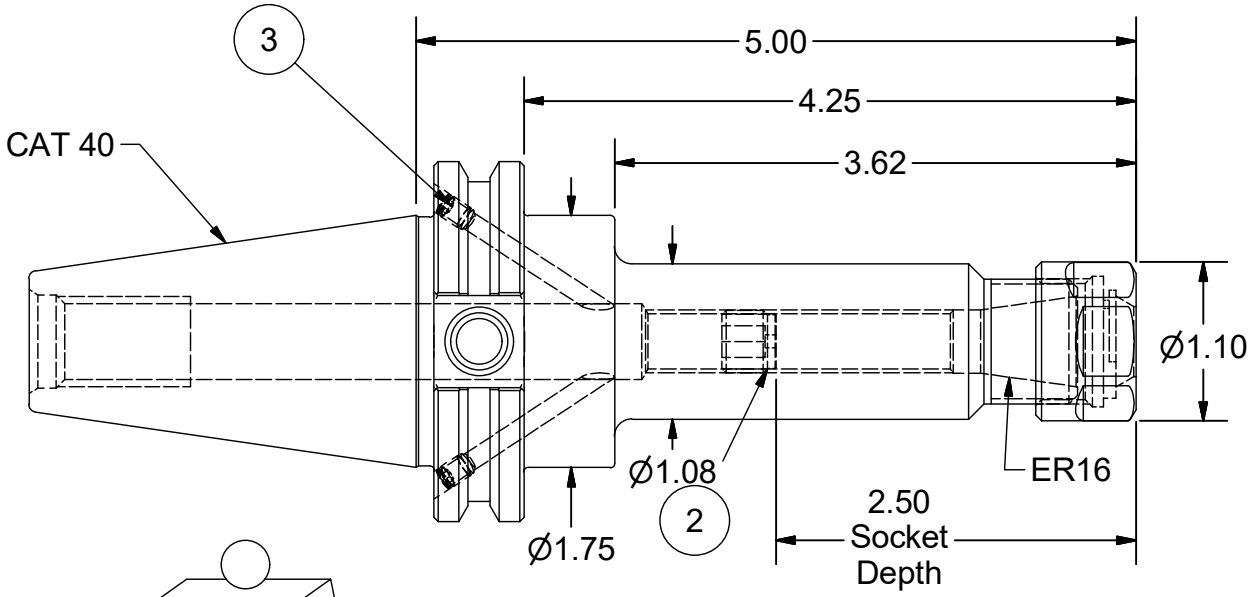

Parts List			
ITEM	QTY	PART NUMBER	DESCRIPTION
1	1	16ERHN	COLLET NUT
2	1	BS-20	BACK-UP SCREW, 7/16-20 LH X 3/8
3	2	029-965	SET SCREW, M4 x 6 W/360 DEG. PATCH

PART
NUMBER

C40BC-16ERF500

PARLEC
 (800) TOOL USA
 WORLD HEADQUARTERS
 101 PERINTON PARKWAY
 FAIRPORT, NEW YORK 14450