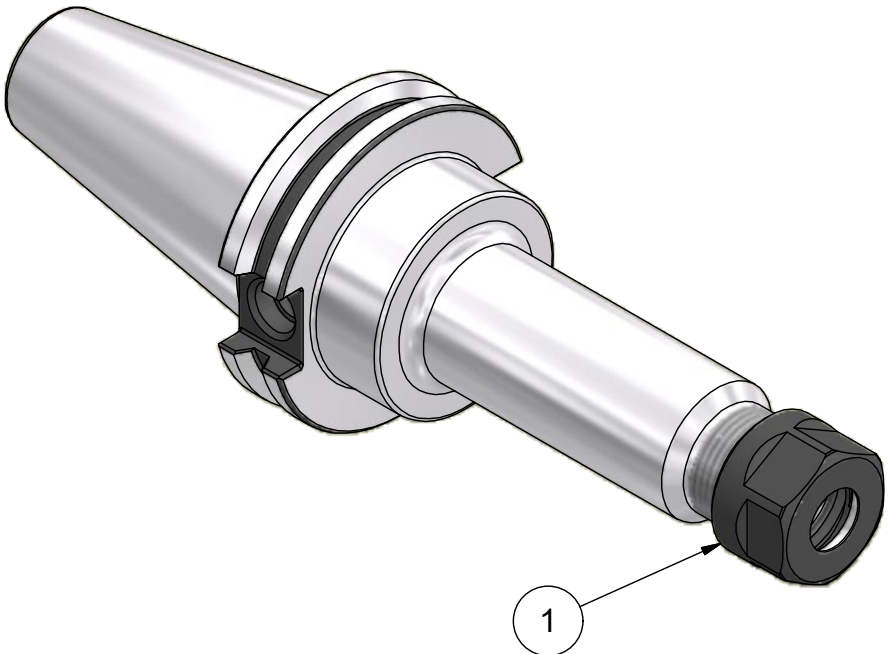

Parts List			
ITEM	QTY	PART NUMBER	DESCRIPTION
1	1	16ERHN	COLLET NUT
2	1	BS-20	BACK-UP SCREW, 7/16-20 LH X 3/8
3	2	029-965	SET SCREW, M4 x 6 W/360 DEG. PATCH

PART
NUMBER

C40BC-16ERF500

PARLEC
 (800) TOOL USA
 WORLD HEADQUARTERS
 101 PERINTON PARKWAY
 FAIRPORT, NEW YORK 14450