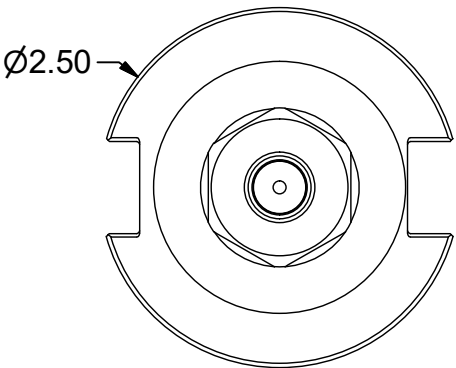

Parts List			
ITEM	QTY	PART NUMBER	DESCRIPTION
1	1	16ERHN	COLLET NUT
2	1	BS-20	BACK-UP SCREW, 7/16-20 LH X 3/8
3	2	029-965	SET SCREW, M4 x 6 W/360 DEG. PATCH

PART
NUMBER

C40BC-16ERF500

PARLEC
 (800) TOOL USA
 WORLD HEADQUARTERS
 101 PERINTON PARKWAY
 FAIRPORT, NEW YORK 14450