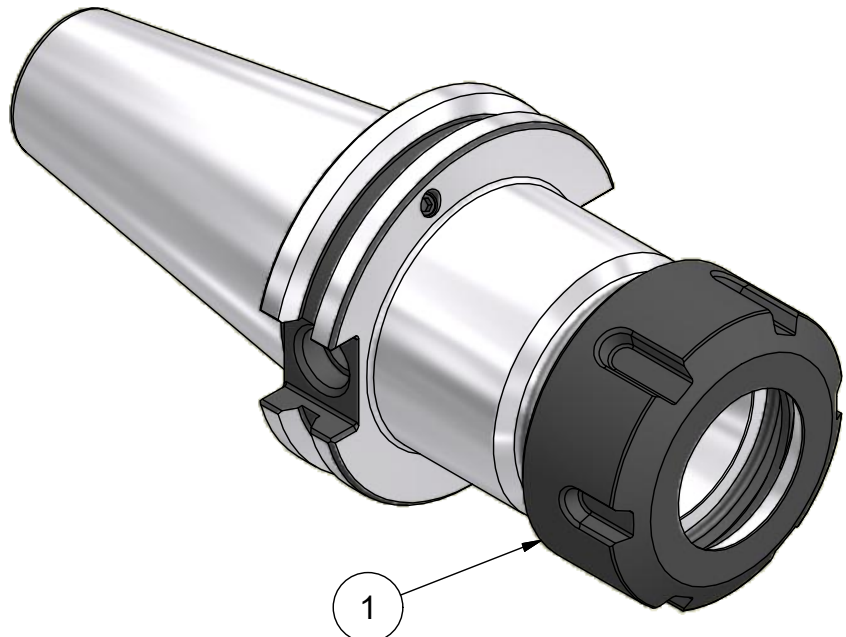

Parts List			
ITEM	QTY	PART NUMBER	DESCRIPTION
1	1	32ERN	COLLET NUT
2	1	BS-18	BACK-UP SCREW, 13/16-16 L.H.
3	4	029-965	SET SCREW, M4 x 6 W/360 DEG. PATCH

PART
NUMBER

C40BC-32ERF300

PARLEC
 (800) TOOL USA
 WORLD HEADQUARTERS
 101 PERINTON PARKWAY
 FAIRPORT, NEW YORK 14450