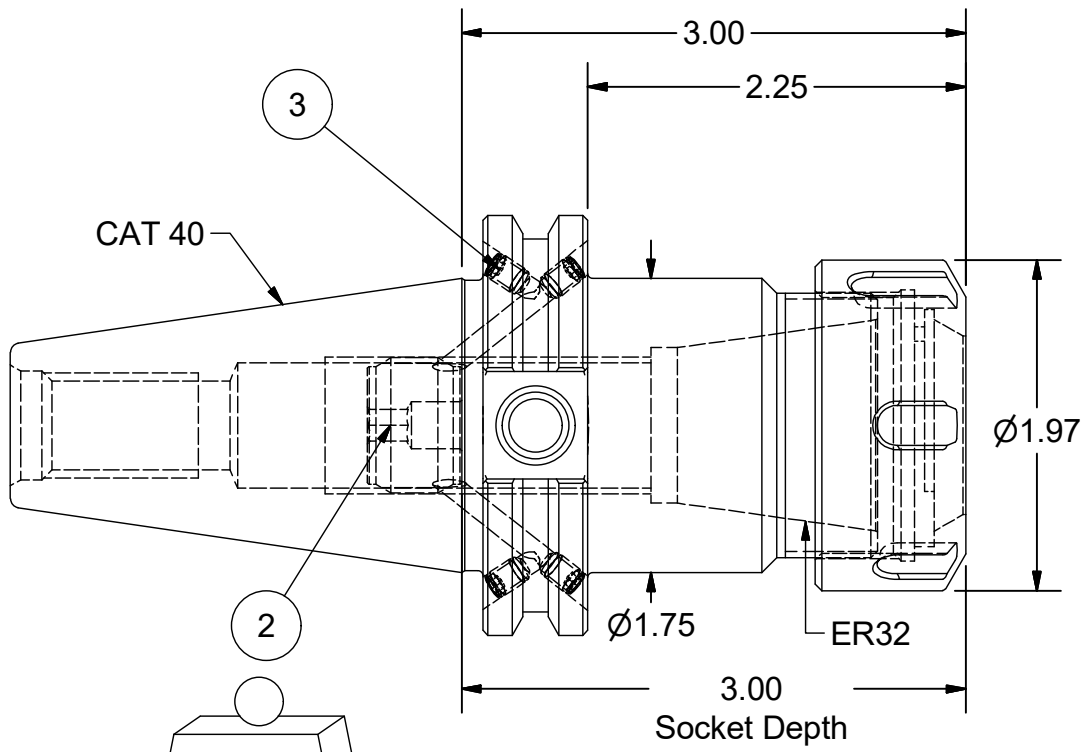

Parts List			
ITEM	QTY	PART NUMBER	DESCRIPTION
1	1	32ERN	COLLET NUT
2	1	BS-18	BACK-UP SCREW, 13/16-16 L.H.
3	4	029-965	SET SCREW, M4 x 6 W/360 DEG. PATCH

PART
NUMBER

C40BC-32ERF300

PARLEC
 (800) TOOL USA
 WORLD HEADQUARTERS
 101 PERINTON PARKWAY
 FAIRPORT, NEW YORK 14450