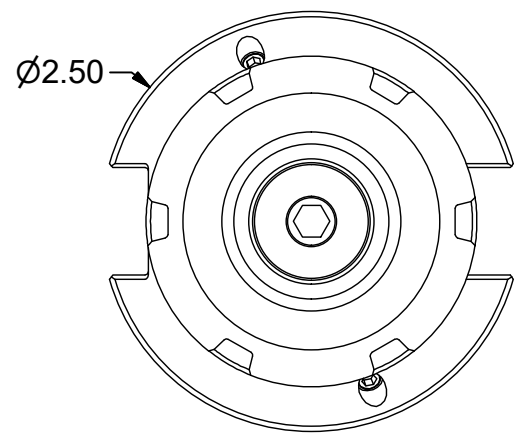

Parts List			
ITEM	QTY	PART NUMBER	DESCRIPTION
1	1	32ERN	COLLET NUT
2	1	BS-18	BACK-UP SCREW, 13/16-16 L.H.
3	4	029-965	SET SCREW, M4 x 6 W/360 DEG. PATCH

PART
NUMBER

C40BC-32ERF300

PARLEC
 (800) TOOL USA
 WORLD HEADQUARTERS
 101 PERINTON PARKWAY
 FAIRPORT, NEW YORK 14450