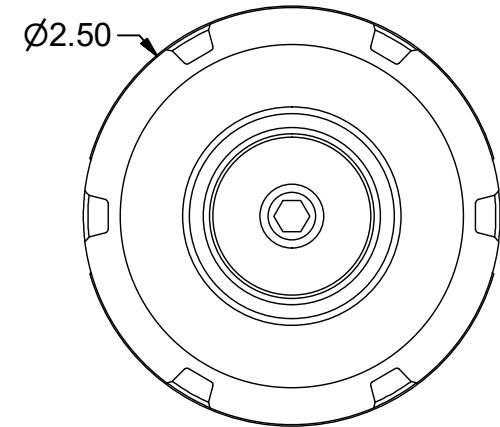

Parts List

ITEM	QTY	PART NUMBER	DESCRIPTION
1	1	40ERN	COLLET NUT
2	1	BS-10	BACK-UP SCREW; 1 1/8-16 L.H.
3	4	029-965	SET SCREW, M4 x 6 W/360 DEG. PATCH

PART
NUMBER

C40BC-40ERF400

PARLEC
 (800) TOOL USA
 WORLD HEADQUARTERS
 101 PERINTON PARKWAY
 FAIRPORT, NEW YORK 14450