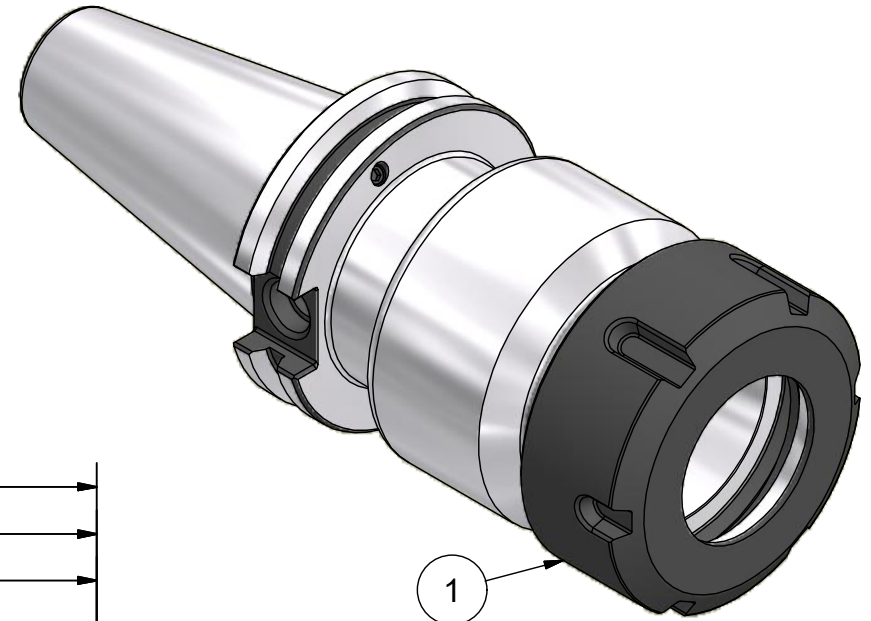

Parts List

ITEM	QTY	PART NUMBER	DESCRIPTION
1	1	40ERN	COLLET NUT
2	1	BS-10	BACK-UP SCREW; 1 1/8-16 L.H.
3	4	029-965	SET SCREW, M4 x 6 W/360 DEG. PATCH

PART
NUMBER

C40BC-40ERF400

PARLEC
 (800) TOOL USA
 WORLD HEADQUARTERS
 101 PERINTON PARKWAY
 FAIRPORT, NEW YORK 14450