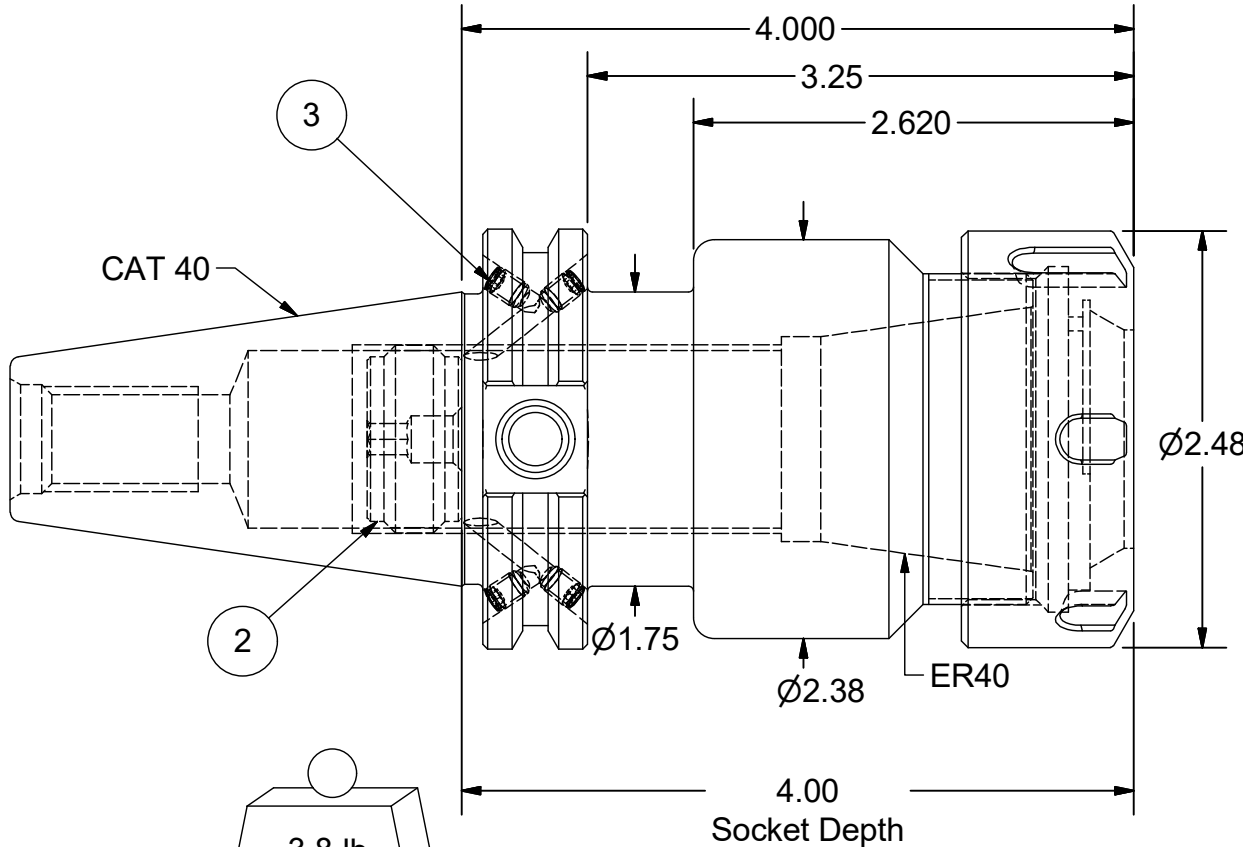

Parts List

ITEM	QTY	PART NUMBER	DESCRIPTION
1	1	40ERN	COLLET NUT
2	1	BS-10	BACK-UP SCREW; 1 1/8-16 L.H.
3	4	029-965	SET SCREW, M4 x 6 W/360 DEG. PATCH

PART
NUMBER

C40BC-40ERF400

PARLEC
 (800) TOOL USA
 WORLD HEADQUARTERS
 101 PERINTON PARKWAY
 FAIRPORT, NEW YORK 14450