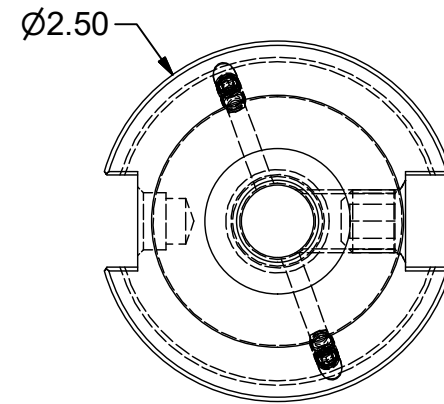

Parts List

ITEM	QTY	PART NUMBER	DESCRIPTION
1	1	029-917	SET SCREW, WELDON 7/16-20x3/8
2	4	029-965	SET SCREW, M4 x 6 W/360 DEG. PATCH

PART
NUMBER

C40BC-50EM1

PARLEC
 (800) TOOL USA
 WORLD HEADQUARTERS
 101 PERINTON PARKWAY
 FAIRPORT, NEW YORK 14450