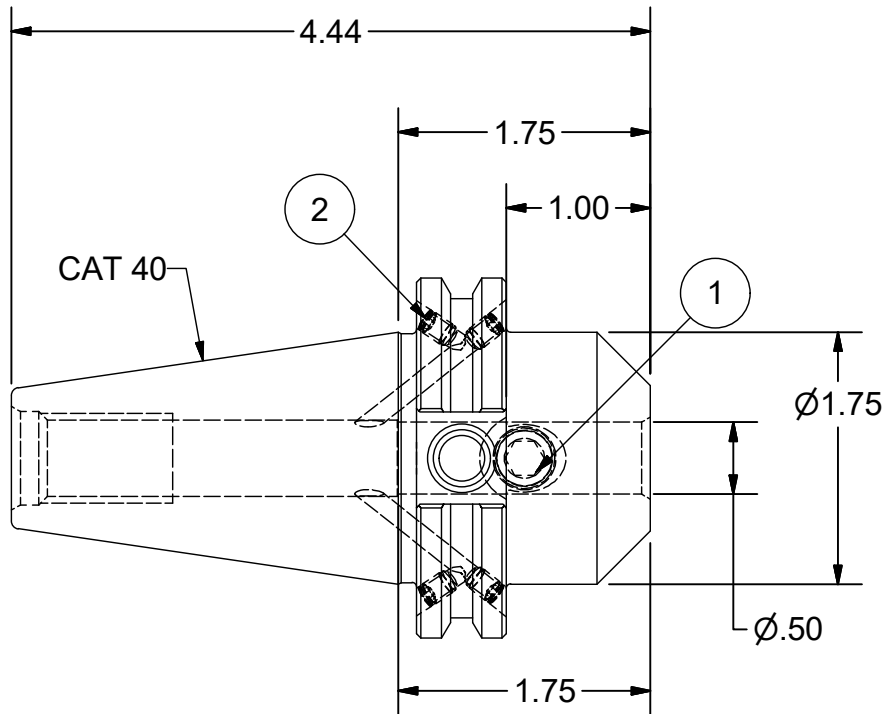

Parts List

ITEM	QTY	PART NUMBER	DESCRIPTION
1	1	029-917	SET SCREW, WELDON 7/16-20x3/8
2	4	029-965	SET SCREW, M4 x 6 W/360 DEG. PATCH

PART
NUMBER

C40BC-50EM1

PARLEC
 (800) TOOL USA
 WORLD HEADQUARTERS
 101 PERINTON PARKWAY
 FAIRPORT, NEW YORK 14450