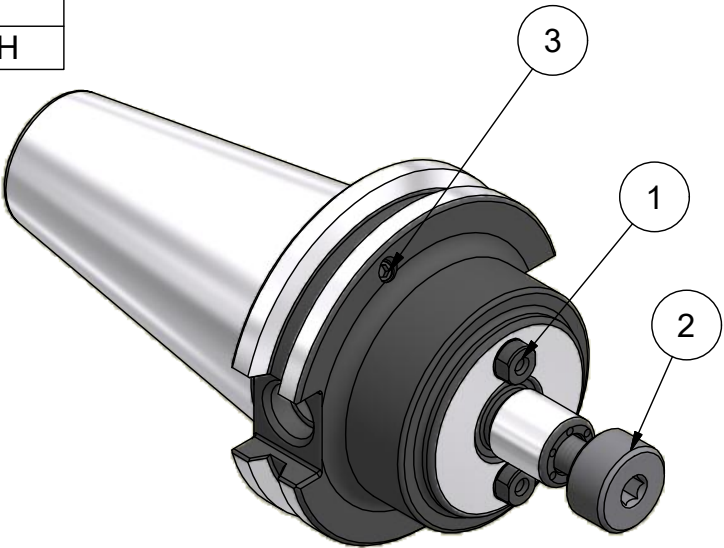

Parts List

ITEM	QTY	PART NUMBER	DESCRIPTION
1	2	50KY	DRIVE KEY
2	1	50LS	ARBOR SCREW
3	4	029-965	SET SCREW, M4 x 6 W/360 DEG. PATCH

PART  
NUMBER

**C40BC-50SM150C**

**PARLEC**  
 (800) TOOL USA  
 WORLD HEADQUARTERS  
 101 PERINTON PARKWAY  
 FAIRPORT, NEW YORK 14450