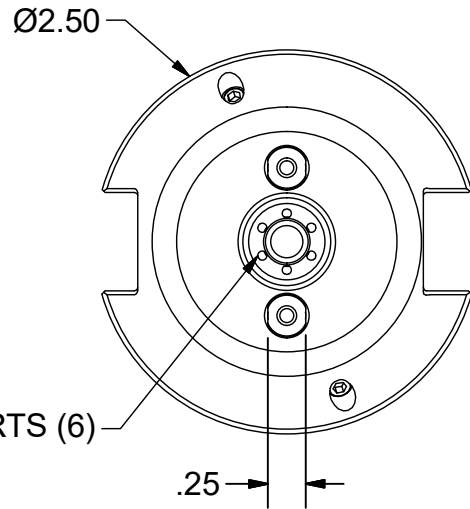

Parts List

ITEM	QTY	PART NUMBER	DESCRIPTION
1	2	50KY	DRIVE KEY
2	1	50LS	ARBOR SCREW
3	4	029-965	SET SCREW, M4 x 6 W/360 DEG. PATCH

PART  
NUMBER

**C40BC-50SM150C**

**PARLEC**  
 (800) TOOL USA  
 WORLD HEADQUARTERS  
 101 PERINTON PARKWAY  
 FAIRPORT, NEW YORK 14450