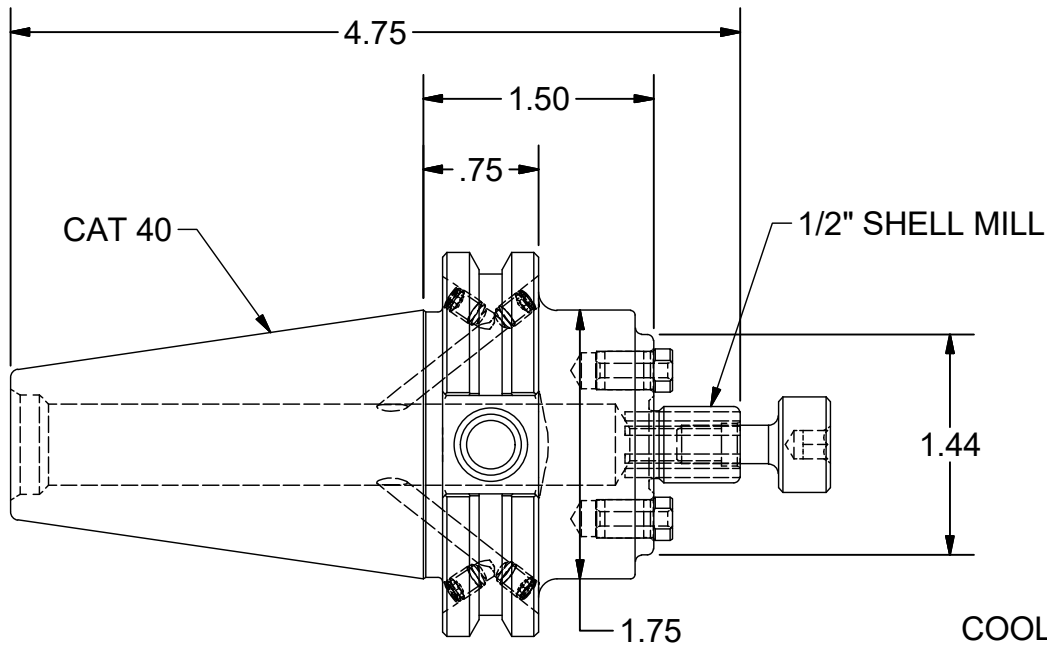

Parts List

ITEM	QTY	PART NUMBER	DESCRIPTION
1	2	50KY	DRIVE KEY
2	1	50LS	ARBOR SCREW
3	4	029-965	SET SCREW, M4 x 6 W/360 DEG. PATCH

PART  
NUMBER

**C40BC-50SM150C**

**PARLEC**  
 (800) TOOL USA  
 WORLD HEADQUARTERS  
 101 PERINTON PARKWAY  
 FAIRPORT, NEW YORK 14450