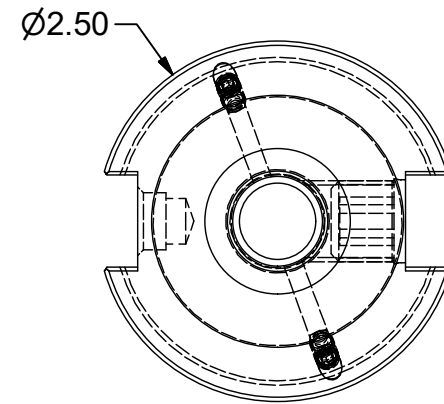

Parts List

ITEM	QTY	PART NUMBER	DESCRIPTION
2	4	029-965	SET SCREW, M4 x 6 W/360 DEG. PATCH
6	1	029-918	SET SCREW, WELDON 9/16-18x.44

PART  
NUMBER

C40BC-62EM1

**PARLEC**  
 (800) TOOL USA  
 WORLD HEADQUARTERS  
 101 PERINTON PARKWAY  
 FAIRPORT, NEW YORK 14450