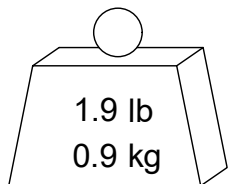

Parts List

ITEM	QTY	PART NUMBER	DESCRIPTION
2	4	029-965	SET SCREW, M4 x 6 W/360 DEG. PATCH
6	1	029-918	SET SCREW, WELDON 9/16-18x.44

PART  
NUMBER

C40BC-62EM1

**PARLEC**  
 (800) TOOL USA  
 WORLD HEADQUARTERS  
 101 PERINTON PARKWAY  
 FAIRPORT, NEW YORK 14450