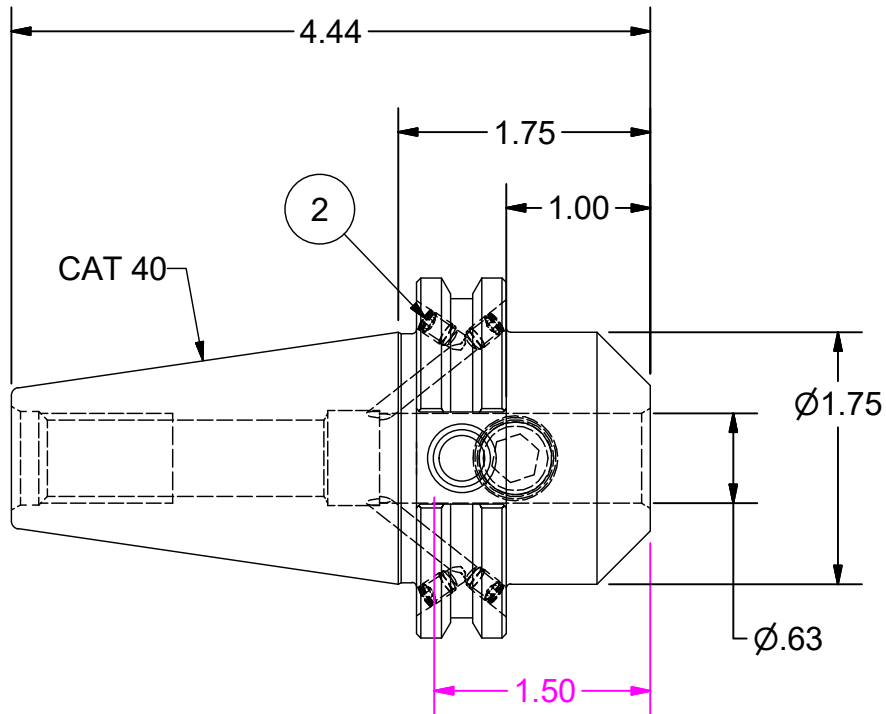

Parts List

ITEM	QTY	PART NUMBER	DESCRIPTION
2	4	029-965	SET SCREW, M4 x 6 W/360 DEG. PATCH
6	1	029-918	SET SCREW, WELDON 9/16-18x.44

PART  
NUMBER

C40BC-62EM1

**PARLEC**  
 (800) TOOL USA  
 WORLD HEADQUARTERS  
 101 PERINTON PARKWAY  
 FAIRPORT, NEW YORK 14450