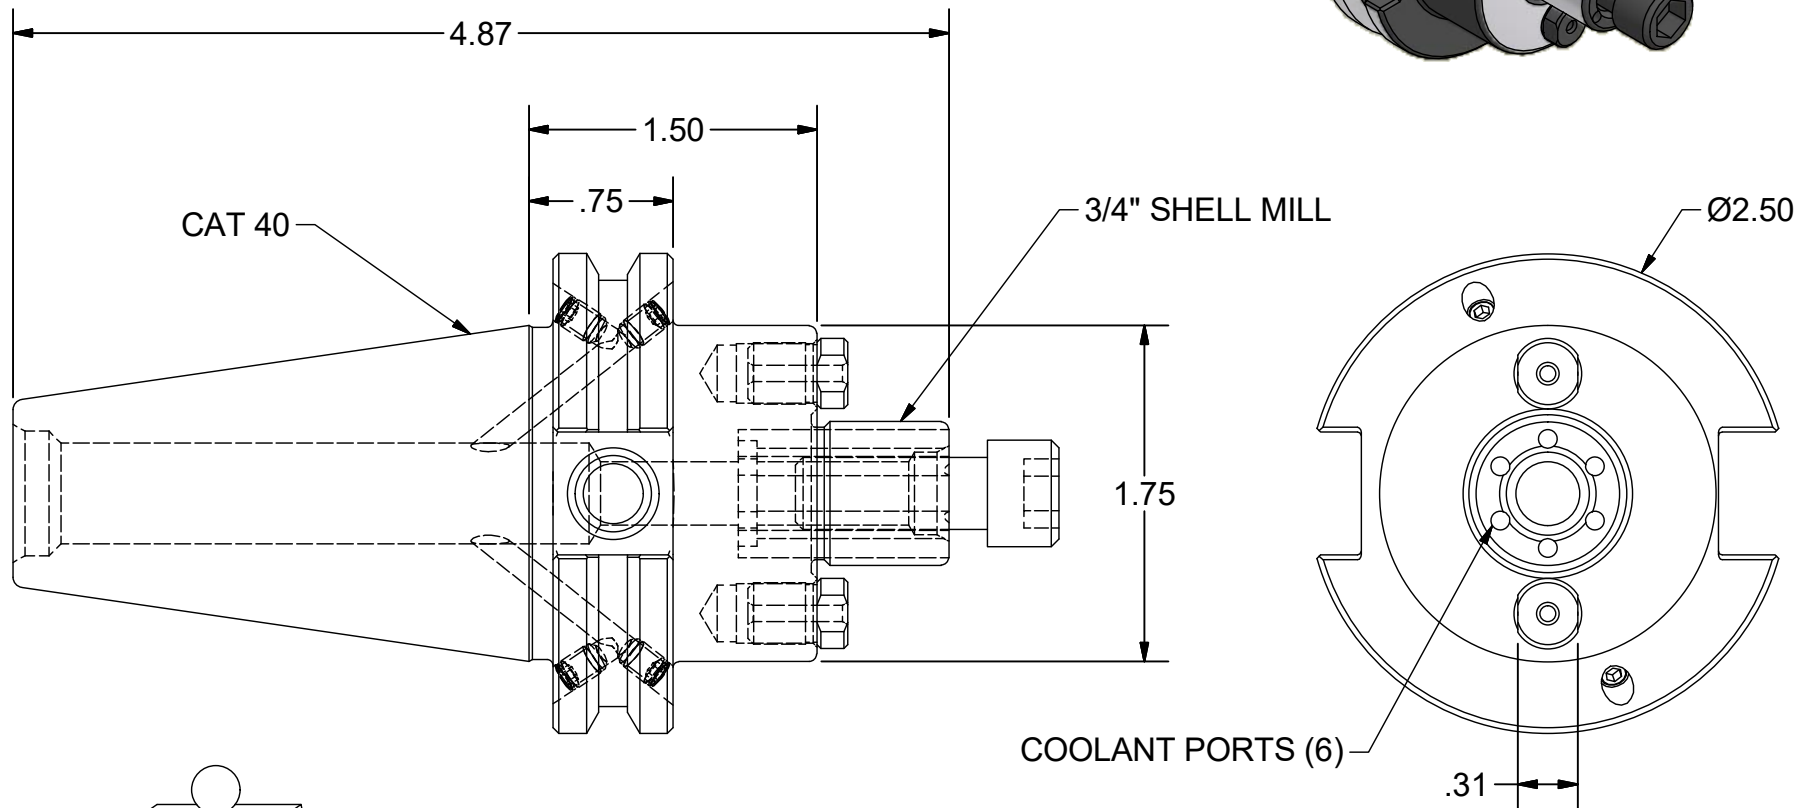

Parts List

ITEM	QTY	PART NUMBER	DESCRIPTION
1	2	75KY	DRIVE KEY
2	1	028-192	CAP SCREW, 3/8-24 x 1"
3	4	029-965	SET SCREW, M4 x 6 W/360 DEG. PATCH

PART
NUMBER

C40BC-75SM150C

PARLEC
 (800) TOOL USA
 WORLD HEADQUARTERS
 101 PERINTON PARKWAY
 FAIRPORT, NEW YORK 14450