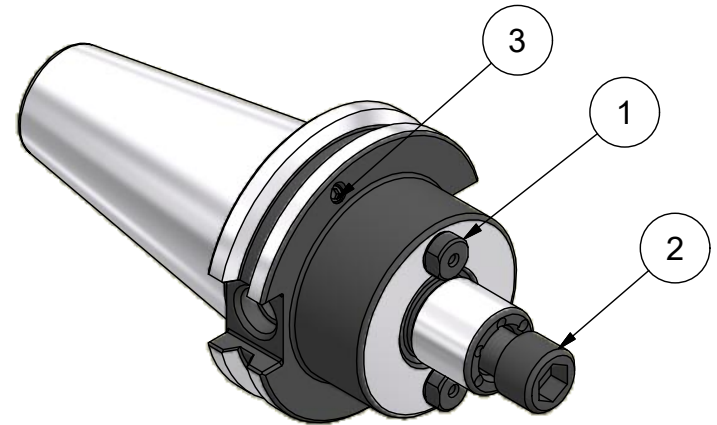

Parts List

ITEM	QTY	PART NUMBER	DESCRIPTION
1	2	75KY	DRIVE KEY
2	1	028-192	CAP SCREW, 3/8-24 x 1"
3	4	029-965	SET SCREW, M4 x 6 W/360 DEG. PATCH

PART
NUMBER

C40BC-75SM150C

PARLEC
 (800) TOOL USA
 WORLD HEADQUARTERS
 101 PERINTON PARKWAY
 FAIRPORT, NEW YORK 14450