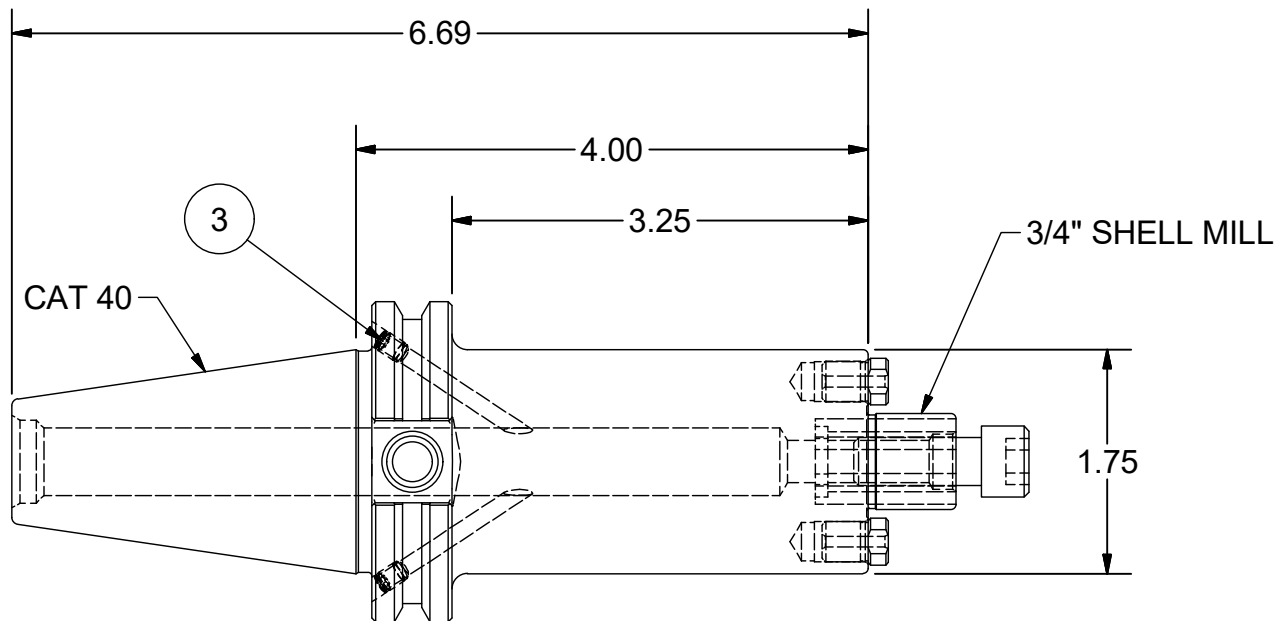

Parts List			
ITEM	QTY	PART NUMBER	DESCRIPTION
1	2	75KY	DRIVE KEY
2	1	028-192	CAP SCREW, 3/8-24 x 1"
3	2	029-965	SET SCREW, M4 x 6 W/360 DEG. PATCH

PART NUMBER **C40BC-75SM400C**

PARLEC
 (800) TOOL USA
 WORLD HEADQUARTERS
 101 PERINTON PARKWAY
 FAIRPORT, NEW YORK 14450