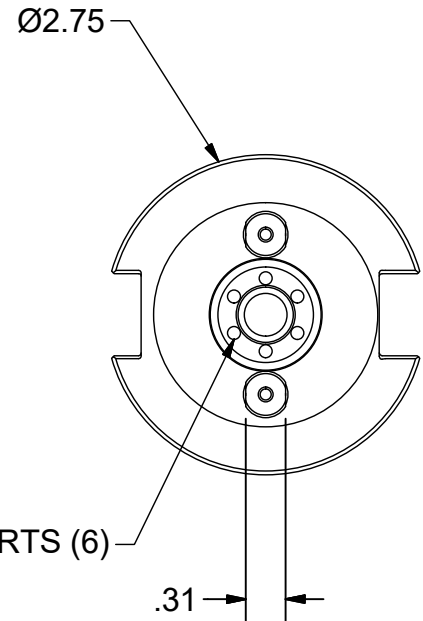

Parts List			
ITEM	QTY	PART NUMBER	DESCRIPTION
1	2	75KY	DRIVE KEY
2	1	028-192	CAP SCREW, 3/8-24 x 1"
3	2	029-965	SET SCREW, M4 x 6 W/360 DEG. PATCH

PART NUMBER **C40BC-75SM400C**

PARLEC
 (800) TOOL USA
 WORLD HEADQUARTERS
 101 PERINTON PARKWAY
 FAIRPORT, NEW YORK 14450