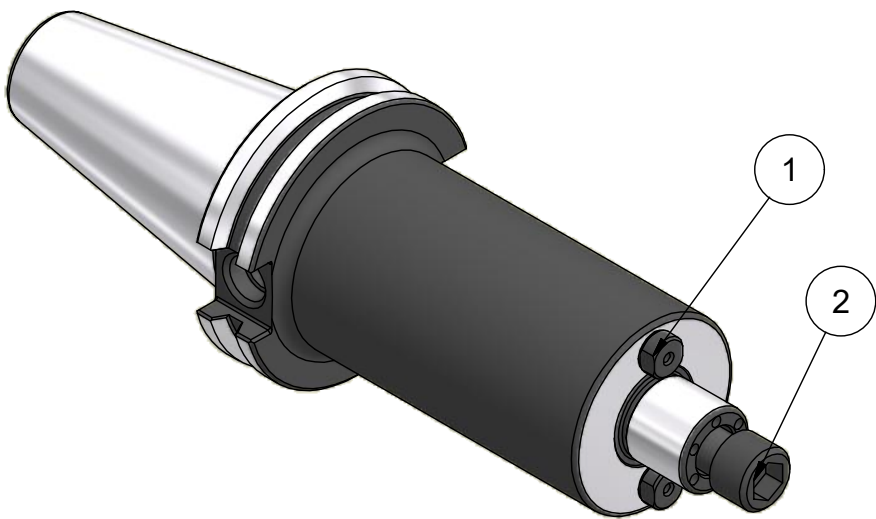

Parts List			
ITEM	QTY	PART NUMBER	DESCRIPTION
1	2	75KY	DRIVE KEY
2	1	028-192	CAP SCREW, 3/8-24 x 1"
3	2	029-965	SET SCREW, M4 x 6 W/360 DEG. PATCH

PART NUMBER **C40BC-75SM400C**

PARLEC
 (800) TOOL USA
 WORLD HEADQUARTERS
 101 PERINTON PARKWAY
 FAIRPORT, NEW YORK 14450