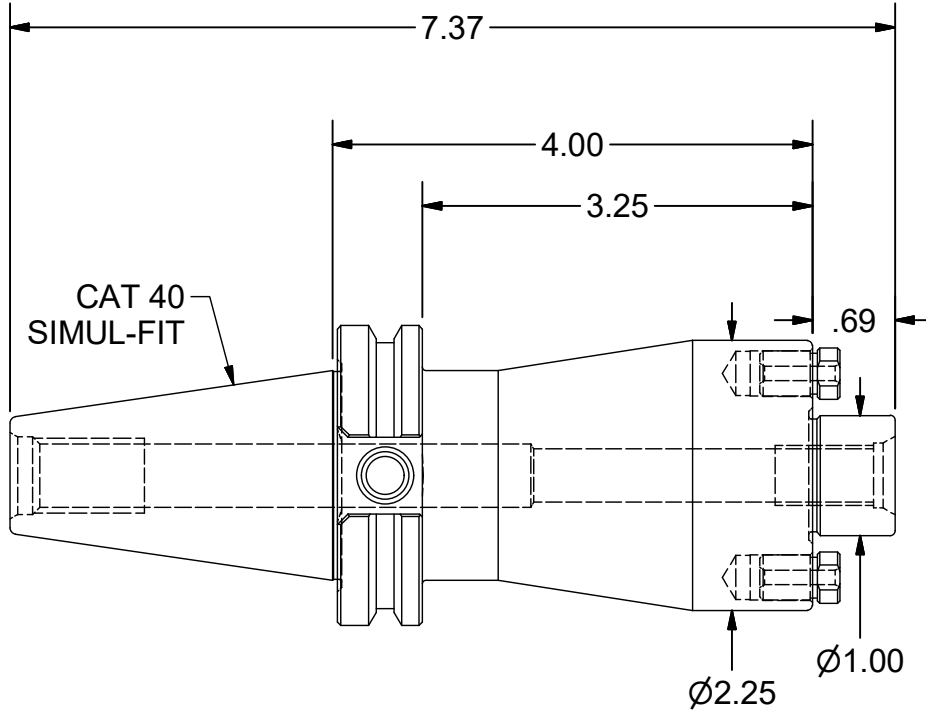

Parts List

ITEM	QTY	PART NUMBER	DESCRIPTION
1	2	10KY	DRIVE KEY
2	1	10LS	LOCK SCREW
3	1	028-188	SHCS 1/2-20-1 1/4

PART
NUMBER

C40F-10SM4

PARLEC
 (800) TOOL USA
 WORLD HEADQUARTERS
 101 PERINTON PARKWAY
 FAIRPORT, NEW YORK 14450