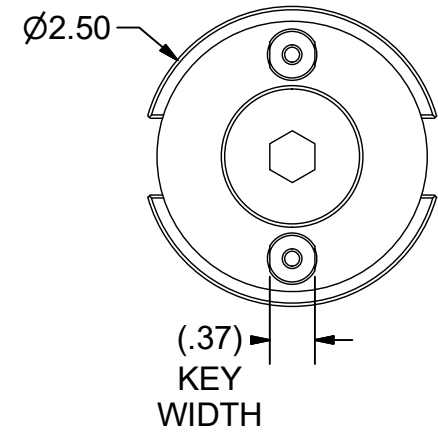

Parts List

ITEM	QTY	PART NUMBER	DESCRIPTION
1	2	10KY	DRIVE KEY
2	1	10LS	LOCK SCREW
3	1	028-188	SHCS 1/2-20-1 1/4

PART
NUMBER

C40F-10SM4

PARLEC
 (800) TOOL USA
 WORLD HEADQUARTERS
 101 PERINTON PARKWAY
 FAIRPORT, NEW YORK 14450