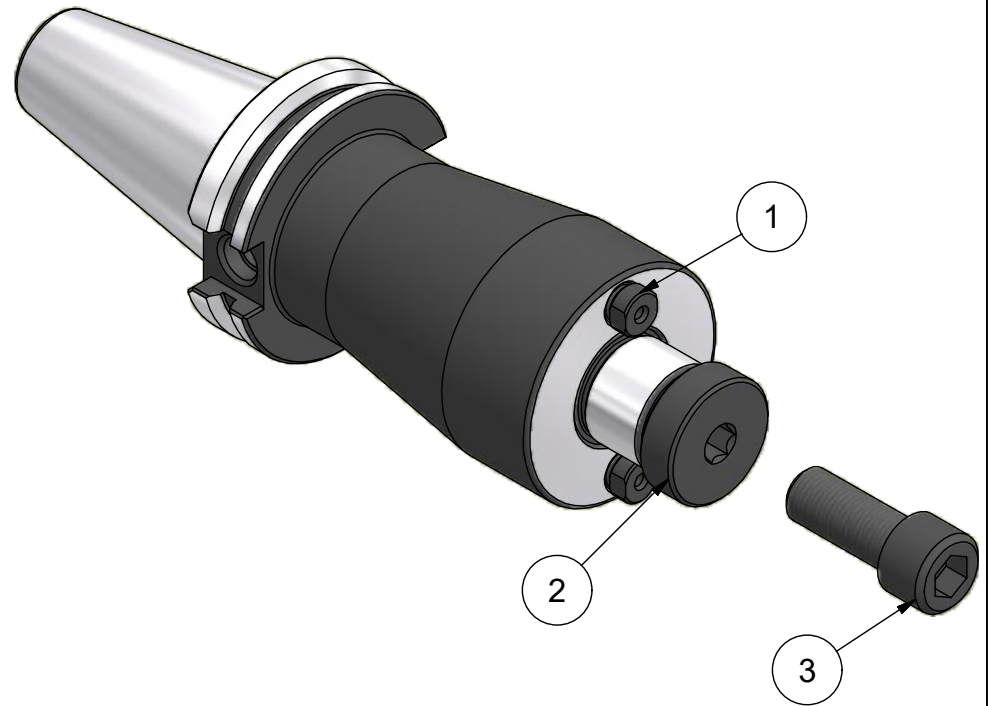

Parts List

ITEM	QTY	PART NUMBER	DESCRIPTION
1	2	10KY	DRIVE KEY
2	1	10LS	LOCK SCREW
3	1	028-188	SHCS 1/2-20-1 1/4

PART
NUMBER

C40F-10SM4

PARLEC
 (800) TOOL USA
 WORLD HEADQUARTERS
 101 PERINTON PARKWAY
 FAIRPORT, NEW YORK 14450