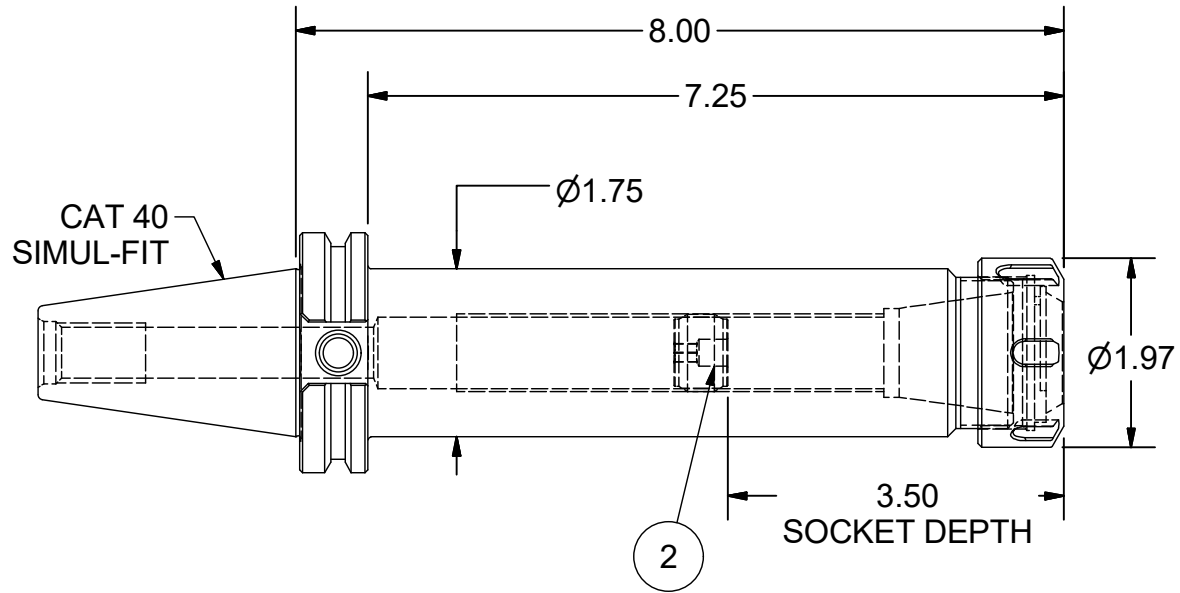

Parts List

ITEM	QTY	PART NUMBER	DESCRIPTION
1	1	32ERN	COLLET NUT
2	1	BS-18	BACK-UP SCREW, 13/16-16 L.H.

PART  
NUMBER

C40F-32ERF800

**PARLEC**  
 (800) TOOL USA  
 WORLD HEADQUARTERS  
 101 PERINTON PARKWAY  
 FAIRPORT, NEW YORK 14450