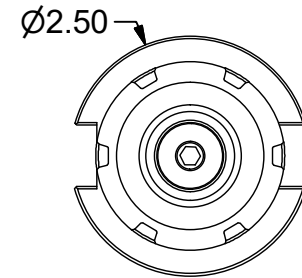

Parts List

ITEM	QTY	PART NUMBER	DESCRIPTION
1	1	32ERN	COLLET NUT
2	1	BS-18	BACK-UP SCREW, 13/16-16 L.H.

PART  
NUMBER

C40F-32ERF800

**PARLEC**  
 (800) TOOL USA  
 WORLD HEADQUARTERS  
 101 PERINTON PARKWAY  
 FAIRPORT, NEW YORK 14450