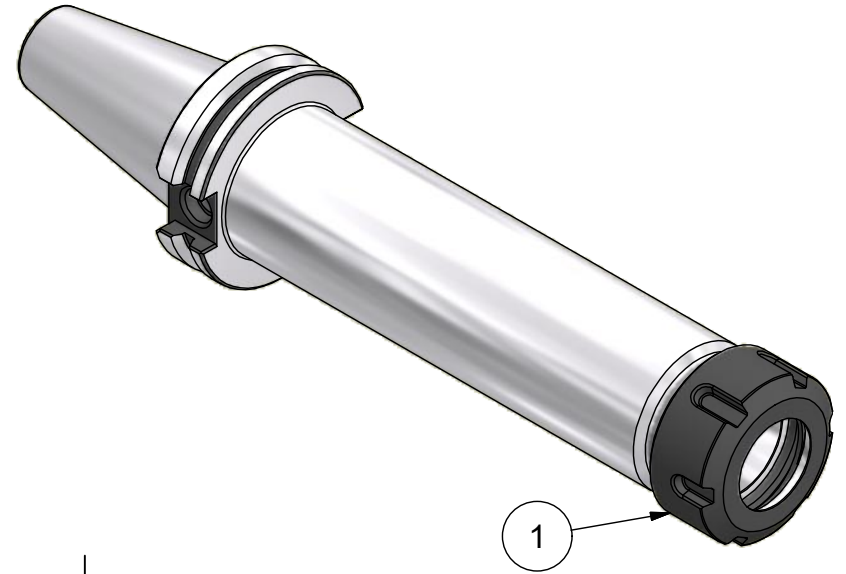

Parts List

ITEM	QTY	PART NUMBER	DESCRIPTION
1	1	32ERN	COLLET NUT
2	1	BS-18	BACK-UP SCREW, 13/16-16 L.H.

PART  
NUMBER

C40F-32ERF800

**PARLEC**  
 (800) TOOL USA  
 WORLD HEADQUARTERS  
 101 PERINTON PARKWAY  
 FAIRPORT, NEW YORK 14450