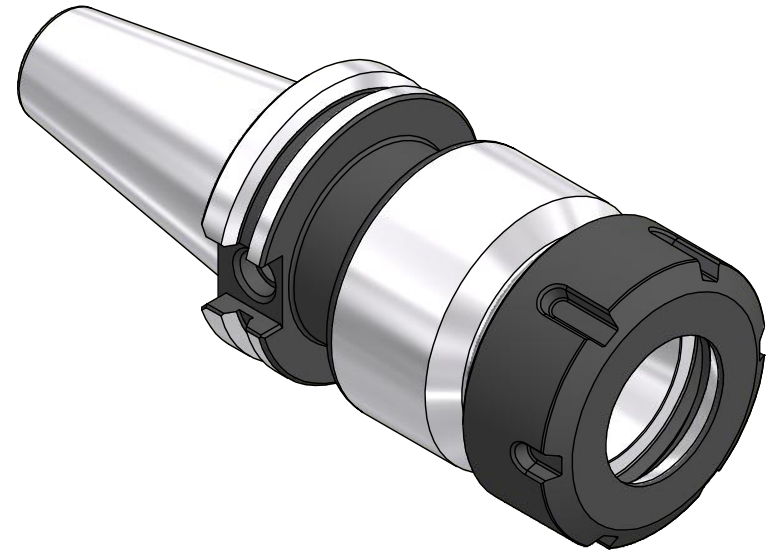

Parts List

ITEM	QTY	PART NUMBER	DESCRIPTION
1	1	40ERN	COLLET NUT
2	1	BS-10	BACK-UP SCREW; 1 1/8-16 L.H.

PART  
NUMBER

**C40F-40ERF400**

**PARLEC**  
 (800) TOOL USA  
 WORLD HEADQUARTERS  
 101 PERINTON PARKWAY  
 FAIRPORT, NEW YORK 14450