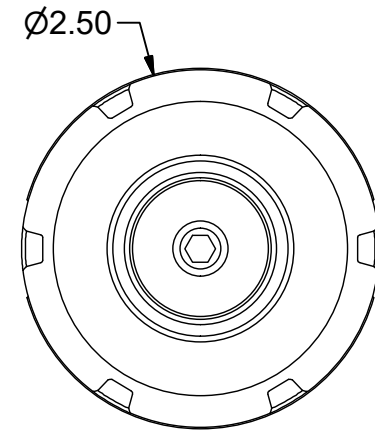

Parts List

ITEM	QTY	PART NUMBER	DESCRIPTION
1	1	40ERN	COLLET NUT
2	1	BS-10	BACK-UP SCREW; 1 1/8-16 L.H.

PART  
NUMBER

**C40F-40ERF400**

**PARLEC**  
 (800) TOOL USA  
 WORLD HEADQUARTERS  
 101 PERINTON PARKWAY  
 FAIRPORT, NEW YORK 14450