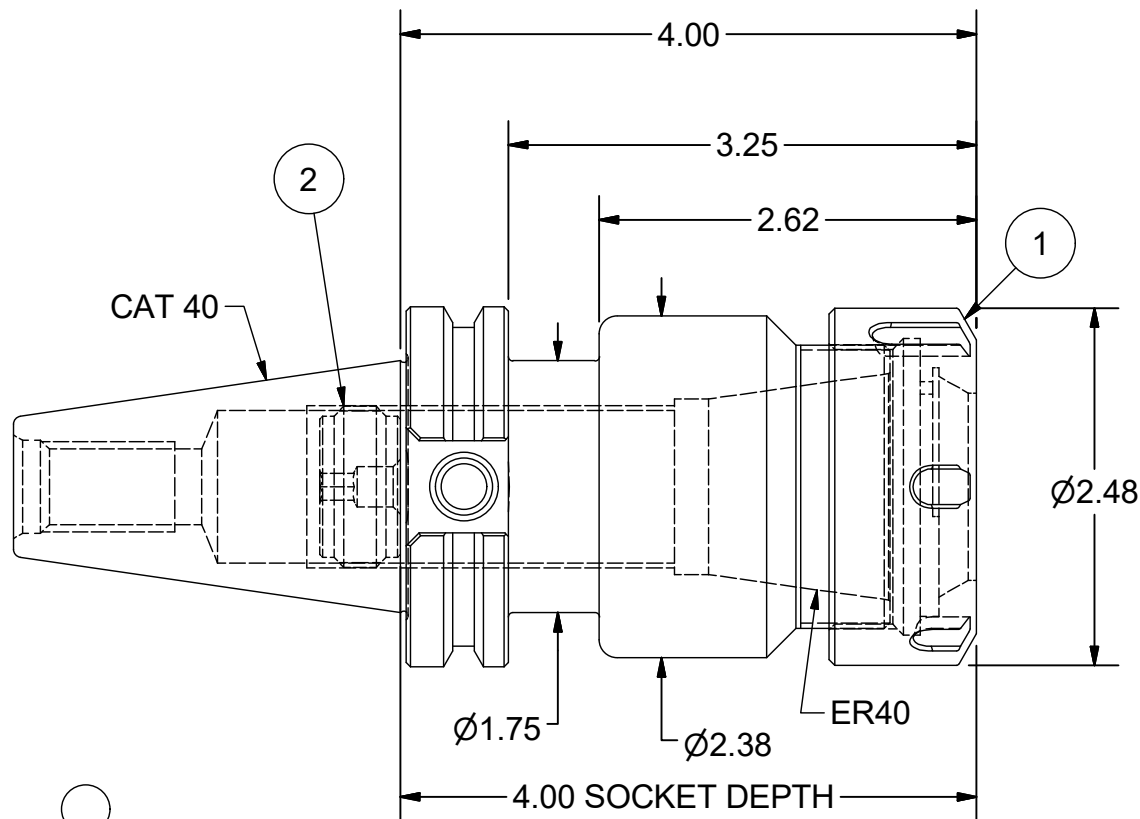

Parts List

ITEM	QTY	PART NUMBER	DESCRIPTION
1	1	40ERN	COLLET NUT
2	1	BS-10	BACK-UP SCREW; 1 1/8-16 L.H.

PART  
NUMBER

**C40F-40ERF400**

**PARLEC**  
 (800) TOOL USA  
 WORLD HEADQUARTERS  
 101 PERINTON PARKWAY  
 FAIRPORT, NEW YORK 14450