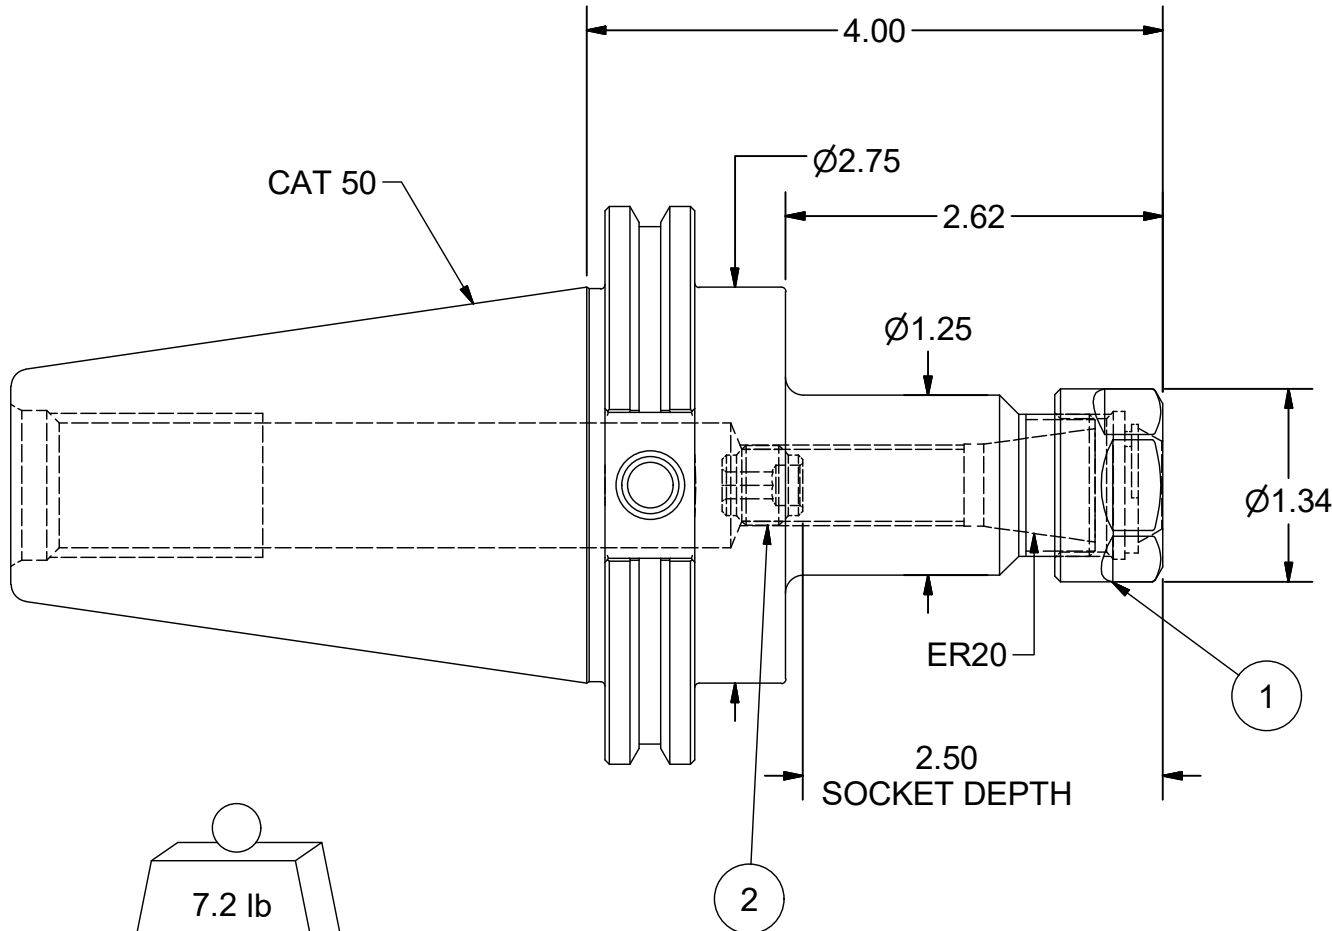

Parts List

ITEM	QTY	PART NUMBER	DESCRIPTION
1	1	20ERHN	COLLET NUT
2	1	BS-09	BACK-UP SCREW, 9/16-18 LHx9/16

PART  
NUMBER

C50-20ERF400

**PARLEC**  
 (800) TOOL USA  
 WORLD HEADQUARTERS  
 101 PERINTON PARKWAY  
 FAIRPORT, NEW YORK 14450