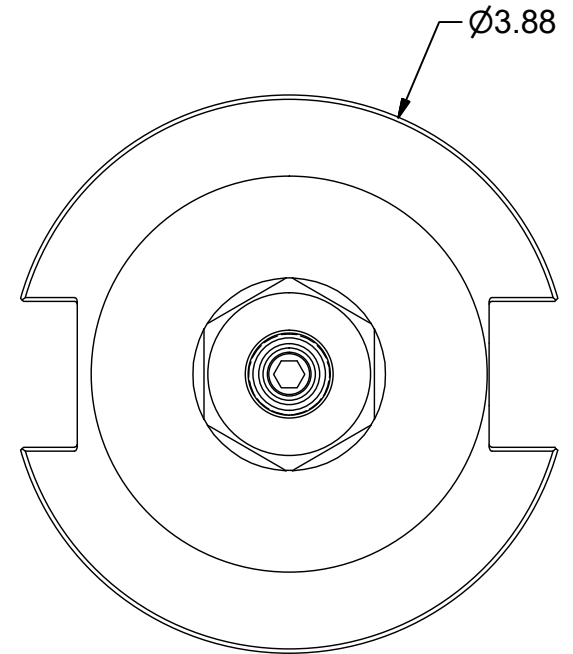

Parts List

ITEM	QTY	PART NUMBER	DESCRIPTION
1	1	20ERHN	COLLET NUT
2	1	BS-09	BACK-UP SCREW, 9/16-18 LHx9/16

PART  
NUMBER

C50-20ERF400

**PARLEC**  
 (800) TOOL USA  
 WORLD HEADQUARTERS  
 101 PERINTON PARKWAY  
 FAIRPORT, NEW YORK 14450