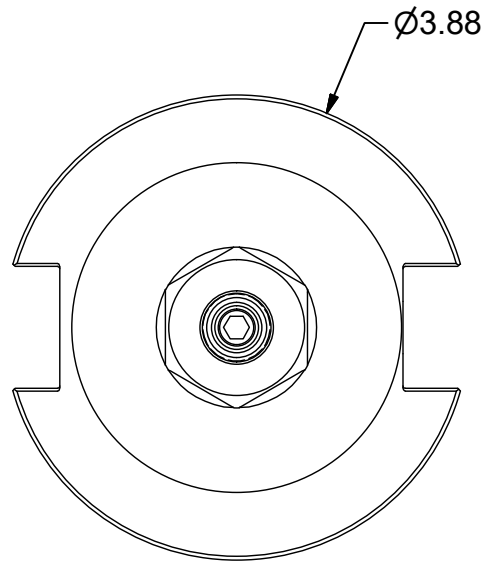

Parts List

ITEM	QTY	PART NUMBER	DESCRIPTION
1	1	20ERHN	COLLET NUT
2	1	BS-09	BACK-UP SCREW, 9/16-18 LHx9/16

PART
NUMBER

C50-20ERF600

PARLEC
 (800) TOOL USA
 WORLD HEADQUARTERS
 101 PERINTON PARKWAY
 FAIRPORT, NEW YORK 14450