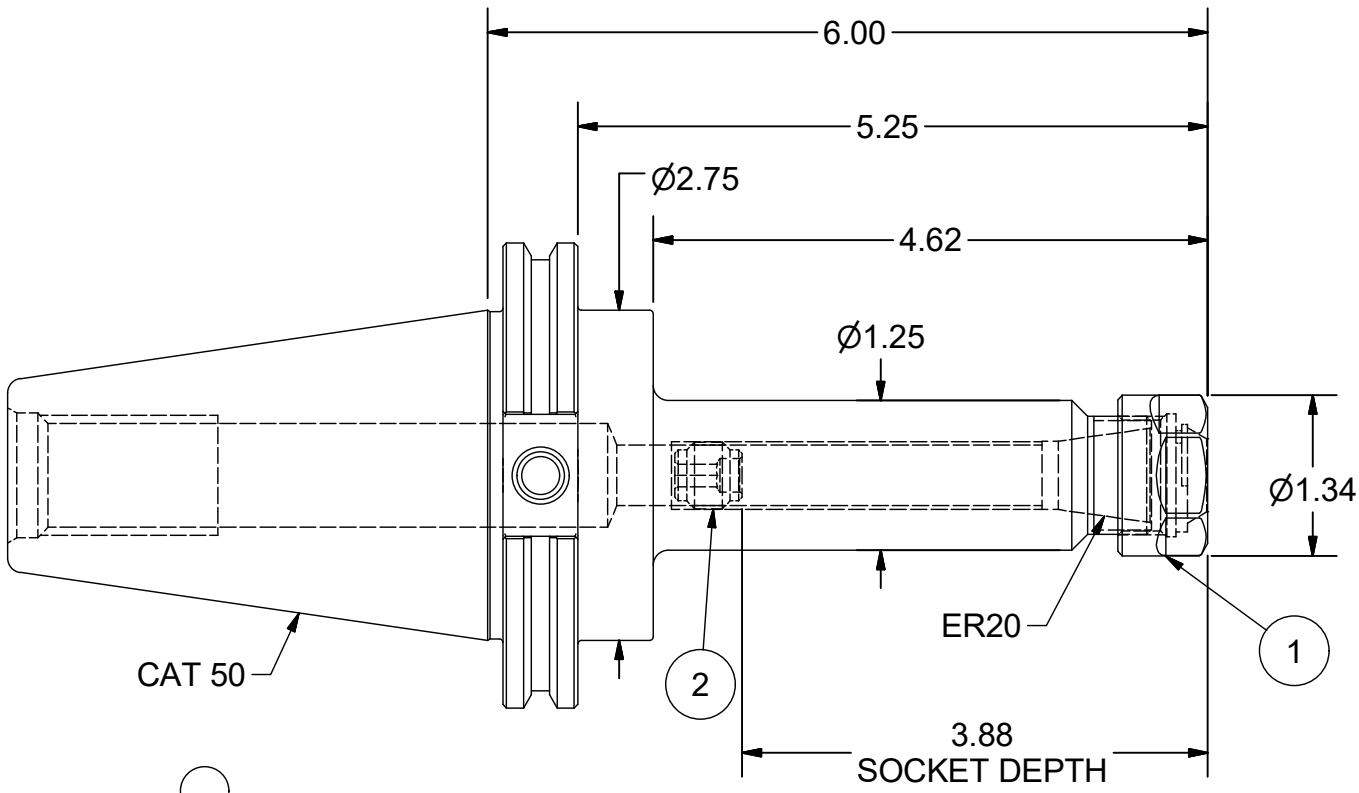

Parts List

ITEM	QTY	PART NUMBER	DESCRIPTION
1	1	20ERHN	COLLET NUT
2	1	BS-09	BACK-UP SCREW, 9/16-18 LHx9/16

PART
NUMBER

C50-20ERF600

PARLEC
 (800) TOOL USA
 WORLD HEADQUARTERS
 101 PERINTON PARKWAY
 FAIRPORT, NEW YORK 14450