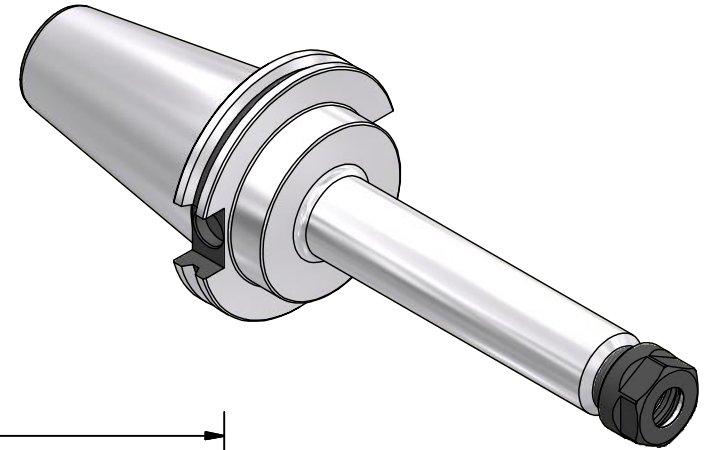

Parts List

ITEM	QTY	PART NUMBER	DESCRIPTION
1	1	20ERHN	COLLET NUT
2	1	BS-09	BACK-UP SCREW, 9/16-18 LHx9/16

PART
NUMBER

C50-20ERF800

PARLEC
 (800) TOOL USA
 WORLD HEADQUARTERS
 101 PERINTON PARKWAY
 FAIRPORT, NEW YORK 14450