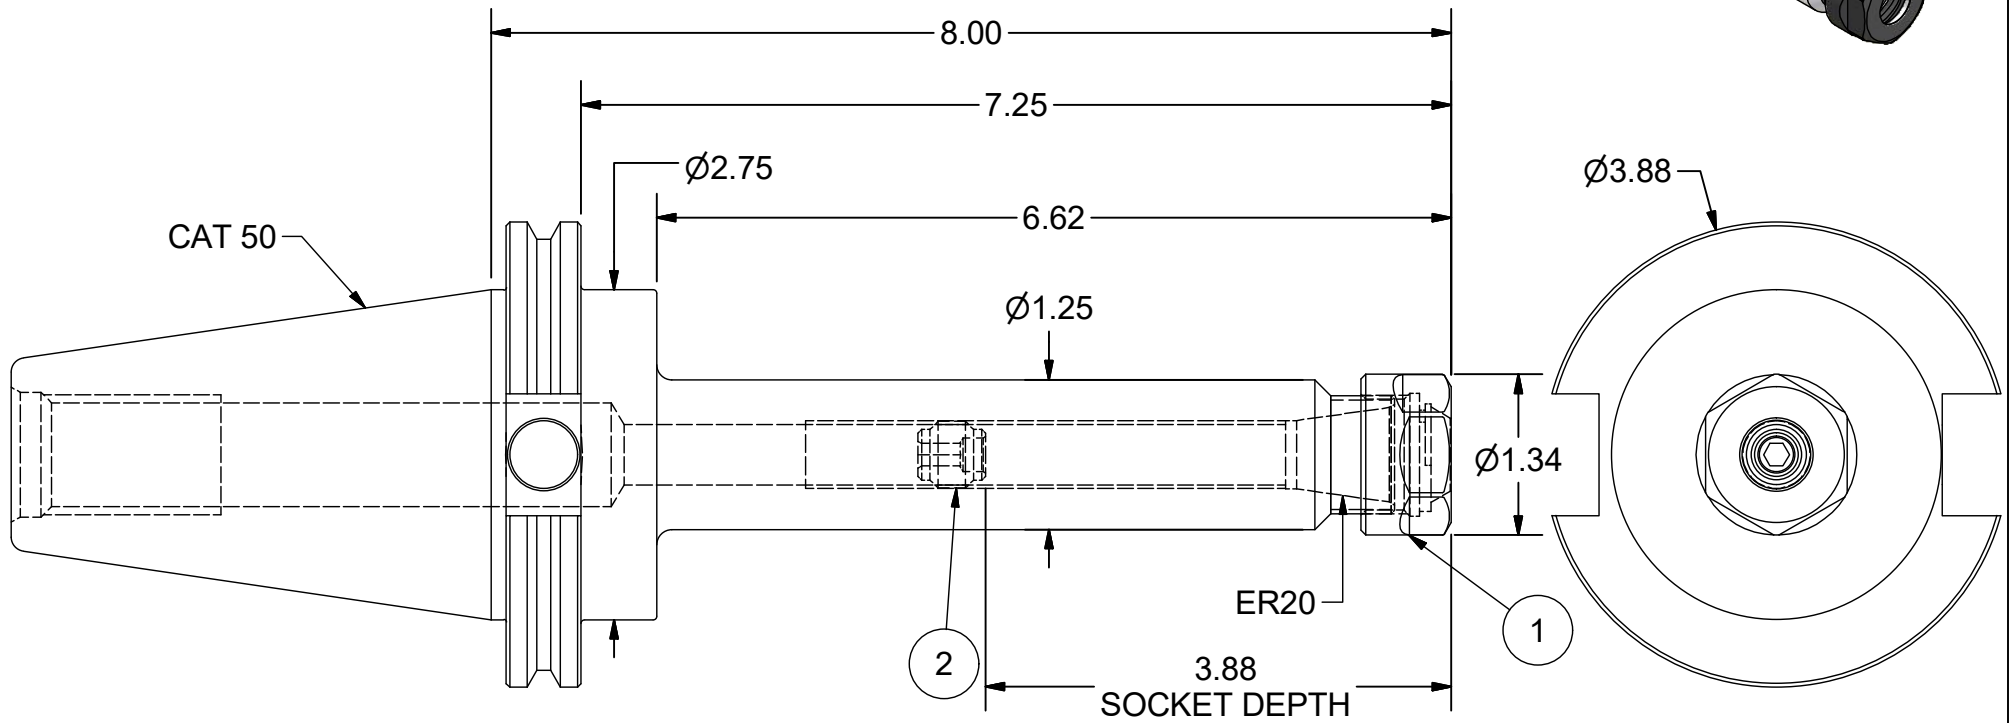

Parts List

ITEM	QTY	PART NUMBER	DESCRIPTION
1	1	20ERHN	COLLET NUT
2	1	BS-09	BACK-UP SCREW, 9/16-18 LHx9/16

PART
NUMBER

C50-20ERF800

PARLEC
 (800) TOOL USA
 WORLD HEADQUARTERS
 101 PERINTON PARKWAY
 FAIRPORT, NEW YORK 14450