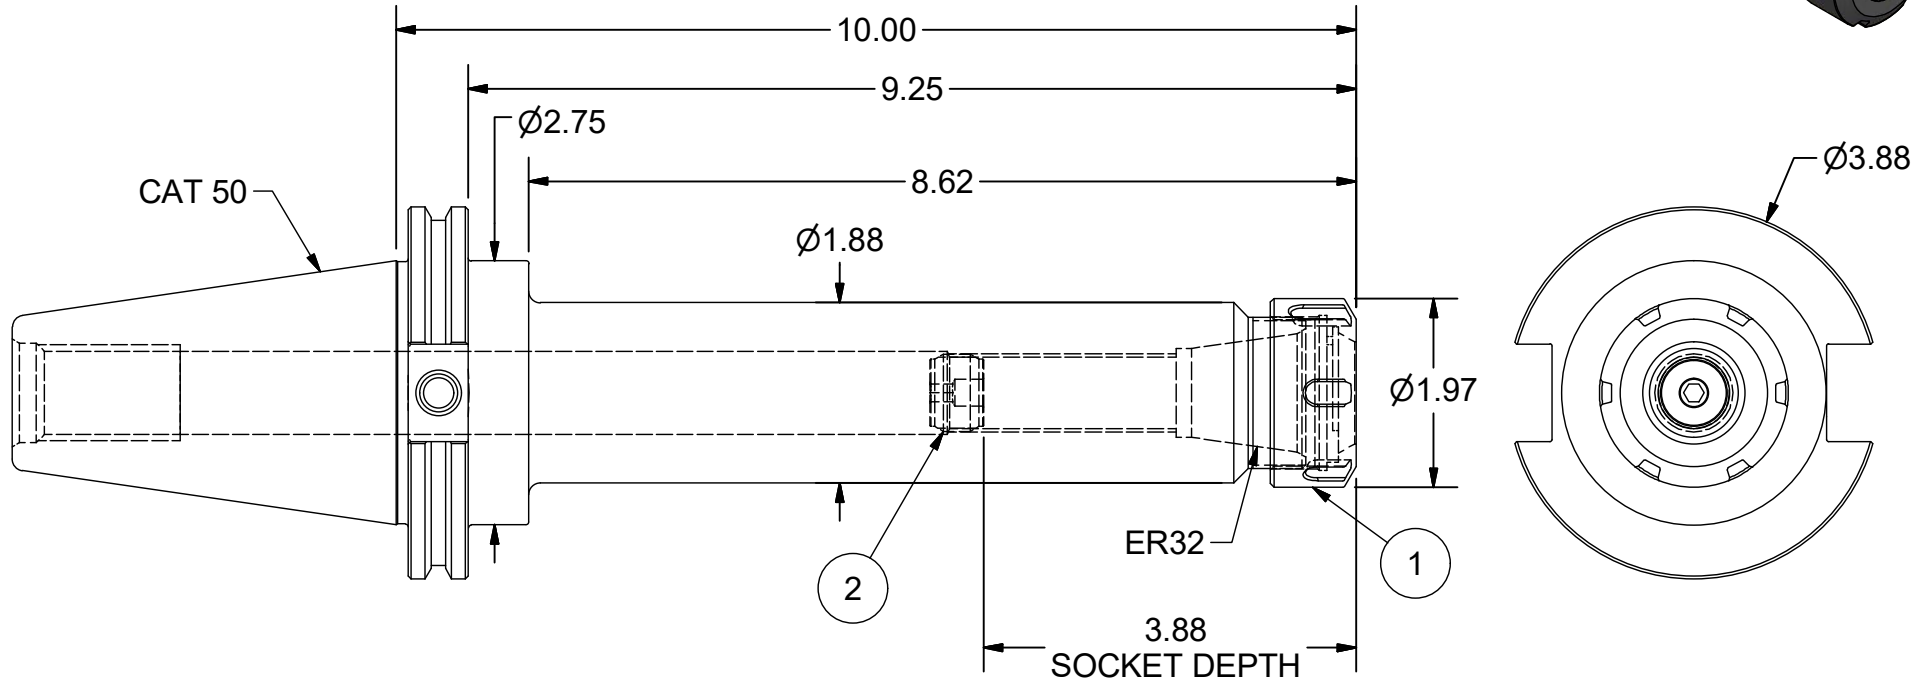

Parts List			
ITEM	QTY	PART NUMBER	DESCRIPTION
1	1	32ERN	COLLET NUT
2	1	BS-18	BACK-UP SCREW, 13/16-16 L.H.

PART
NUMBER

C50-32ERF1000

PARLEC

(800) TOOL USA
WORLD HEADQUARTERS
101 PERINTON PARKWAY
FAIRPORT, NEW YORK 14450