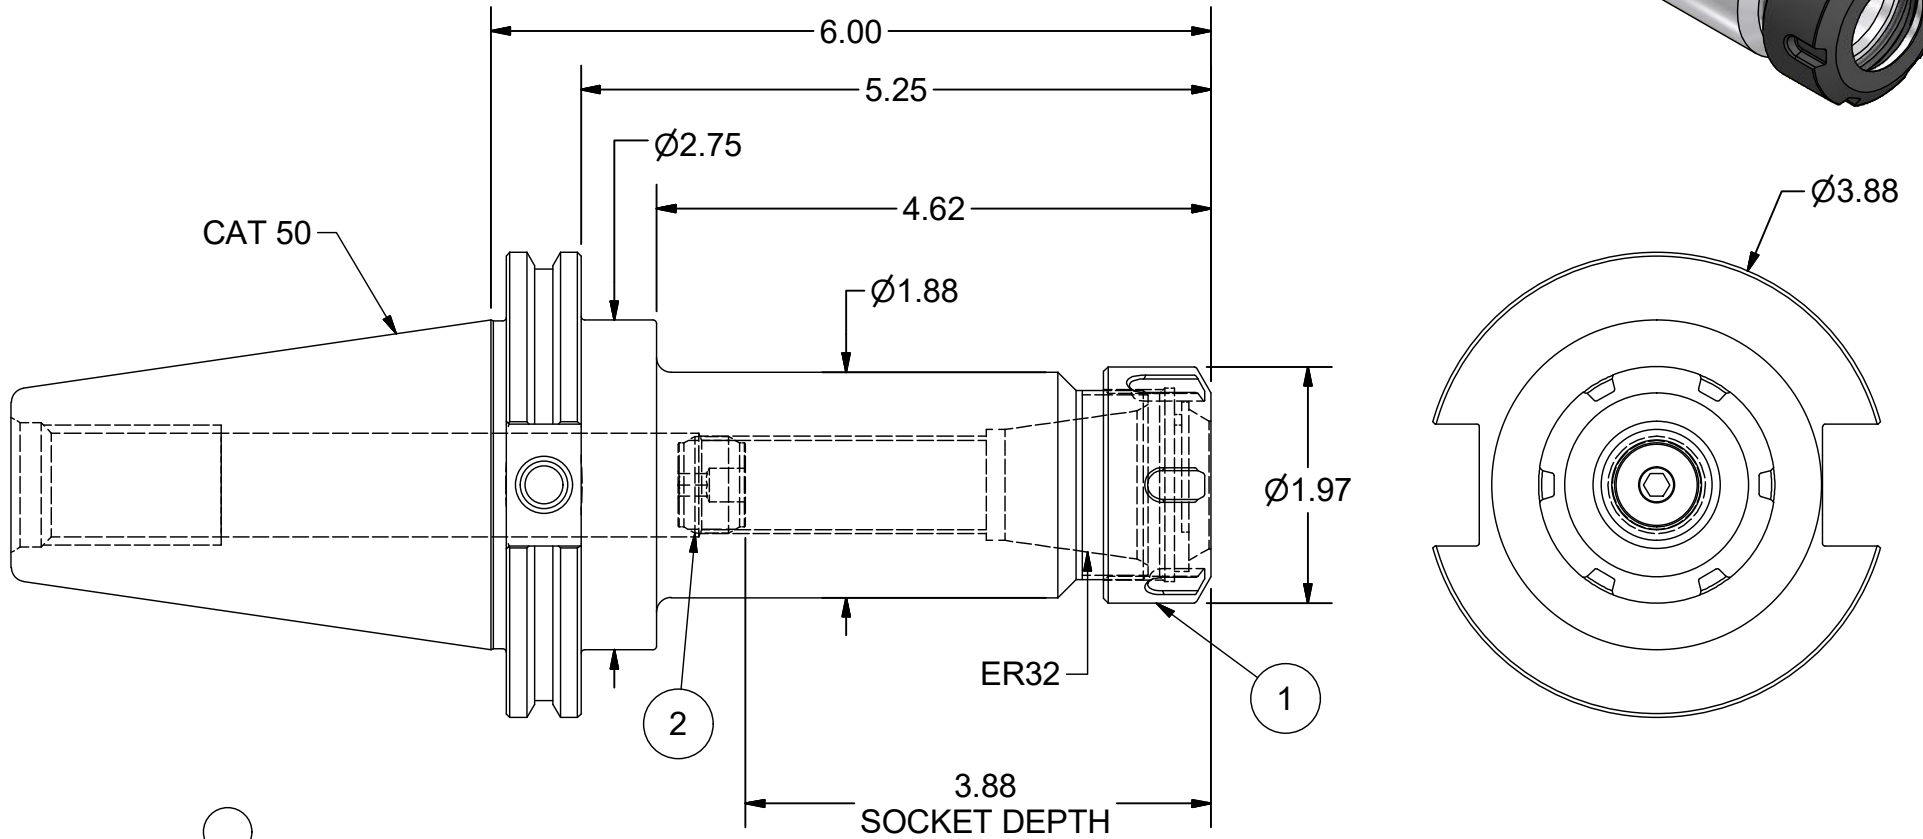

Parts List

ITEM	QTY	PART NUMBER	DESCRIPTION
1	1	32ERN	COLLET NUT
2	1	BS-18	BACK-UP SCREW, 13/16-16 L.H.

PART  
NUMBER

**C50-32ERF600**

**PARLEC**  
 (800) TOOL USA  
 WORLD HEADQUARTERS  
 101 PERINTON PARKWAY  
 FAIRPORT, NEW YORK 14450