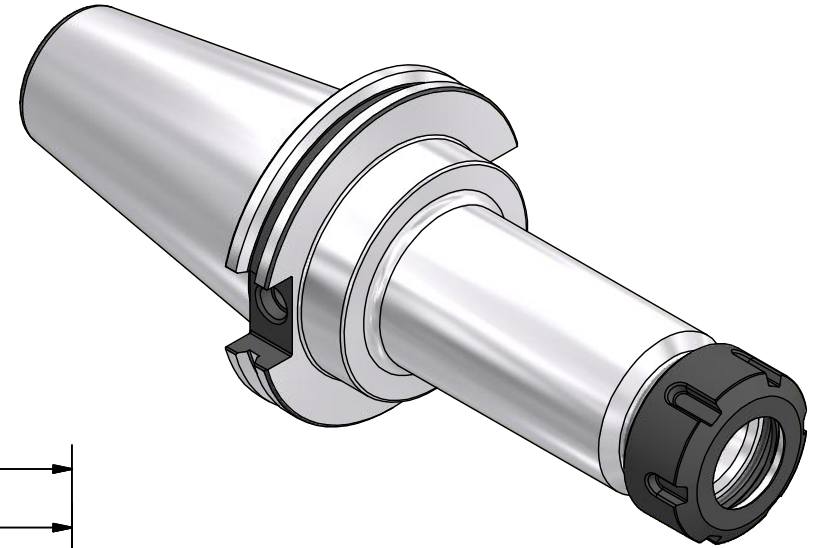

Parts List

ITEM	QTY	PART NUMBER	DESCRIPTION
1	1	32ERN	COLLET NUT
2	1	BS-18	BACK-UP SCREW, 13/16-16 L.H.

PART  
NUMBER

**C50-32ERF600**

**PARLEC**  
 (800) TOOL USA  
 WORLD HEADQUARTERS  
 101 PERINTON PARKWAY  
 FAIRPORT, NEW YORK 14450