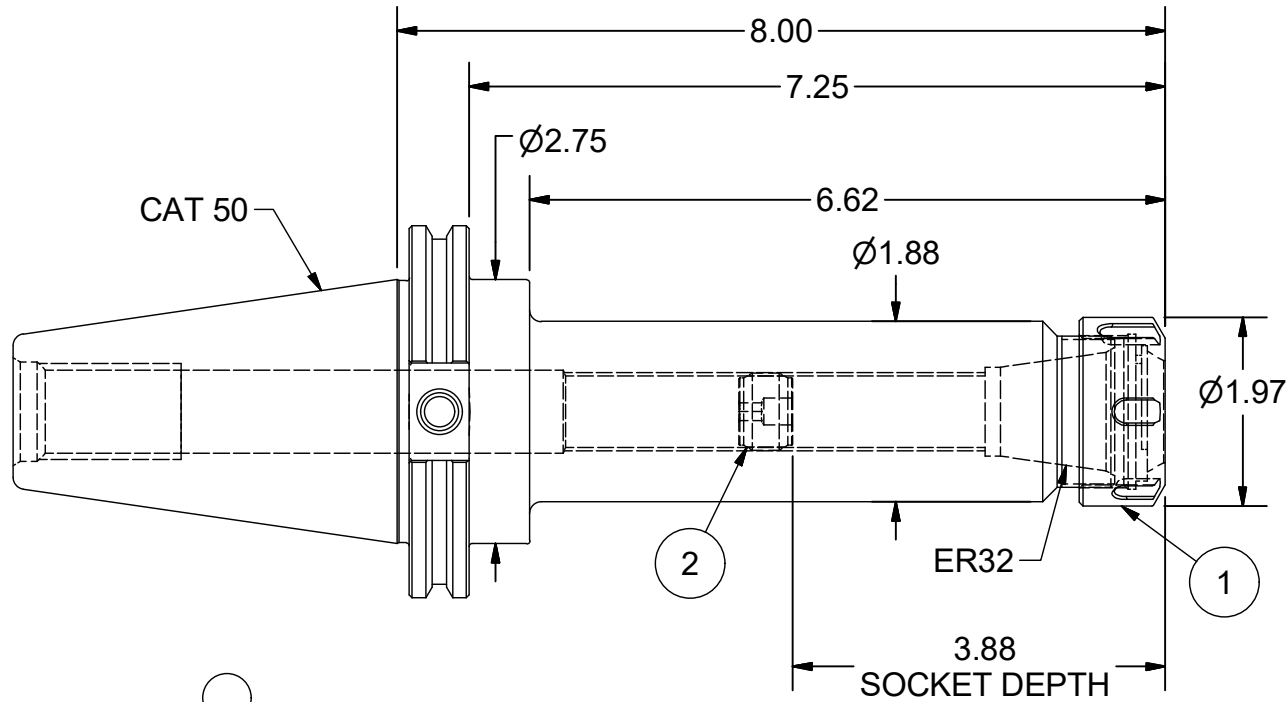

Parts List

ITEM	QTY	PART NUMBER	DESCRIPTION
1	1	32ERN	COLLET NUT
2	1	BS-18	BACK-UP SCREW, 13/16-16 L.H.

PART
NUMBER

C50-32ERF800

PARLEC
 (800) TOOL USA
 WORLD HEADQUARTERS
 101 PERINTON PARKWAY
 FAIRPORT, NEW YORK 14450