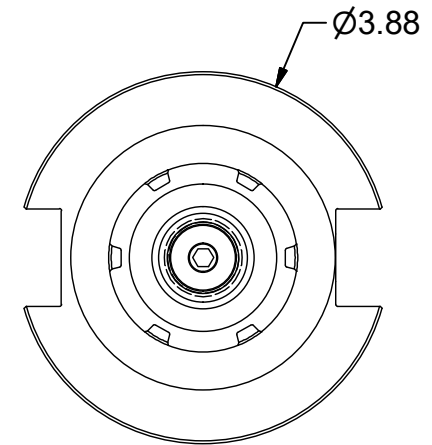

Parts List

ITEM	QTY	PART NUMBER	DESCRIPTION
1	1	32ERN	COLLET NUT
2	1	BS-18	BACK-UP SCREW, 13/16-16 L.H.

PART
NUMBER

C50-32ERF800

PARLEC
 (800) TOOL USA
 WORLD HEADQUARTERS
 101 PERINTON PARKWAY
 FAIRPORT, NEW YORK 14450