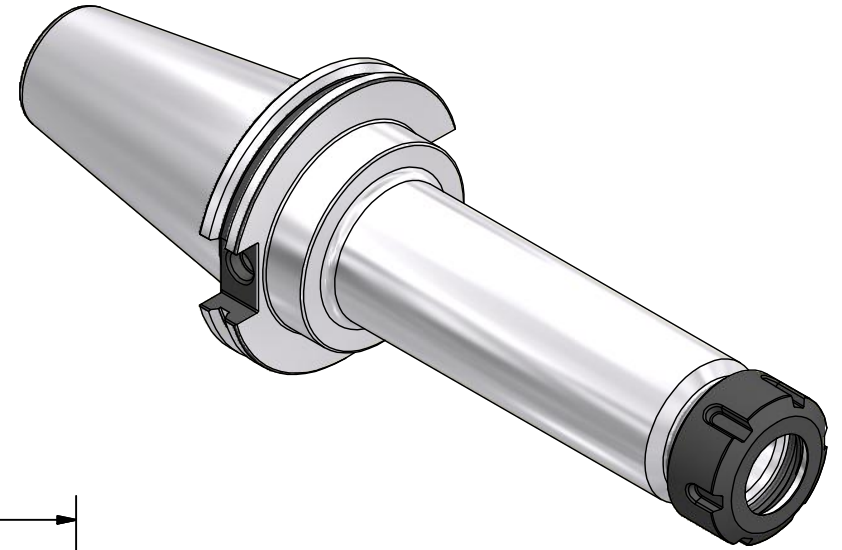

Parts List

ITEM	QTY	PART NUMBER	DESCRIPTION
1	1	32ERN	COLLET NUT
2	1	BS-18	BACK-UP SCREW, 13/16-16 L.H.

PART
NUMBER

C50-32ERF800

PARLEC
 (800) TOOL USA
 WORLD HEADQUARTERS
 101 PERINTON PARKWAY
 FAIRPORT, NEW YORK 14450