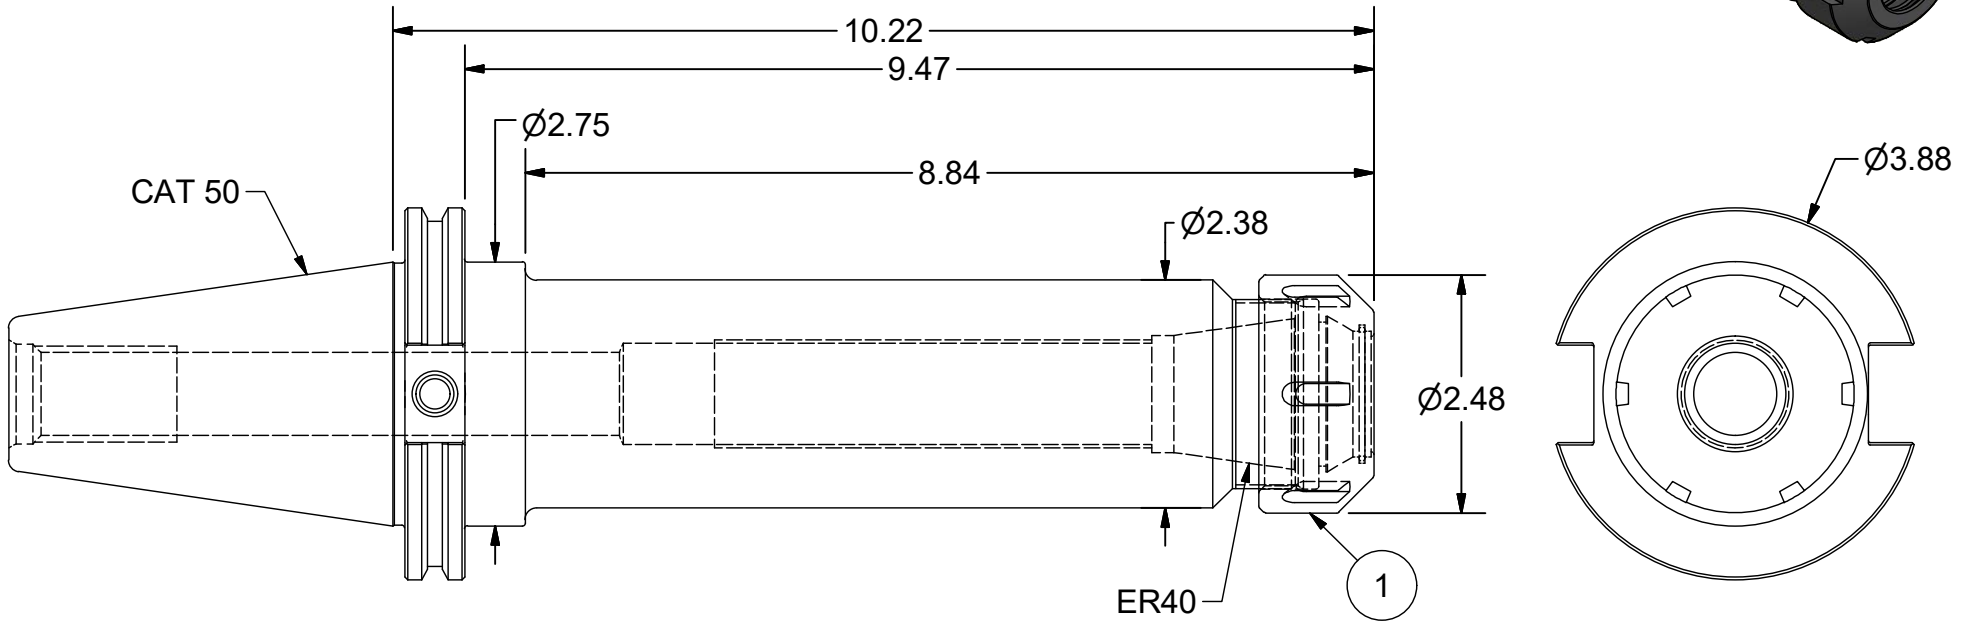

Parts List

ITEM	QTY	PART NUMBER	DESCRIPTION
1	1	40ERCN	ER COLLET COOLANT NUT

PART
NUMBER

C50-40ERC1022

PARLEC
 (800) TOOL USA
 WORLD HEADQUARTERS
 101 PERINTON PARKWAY
 FAIRPORT, NEW YORK 14450