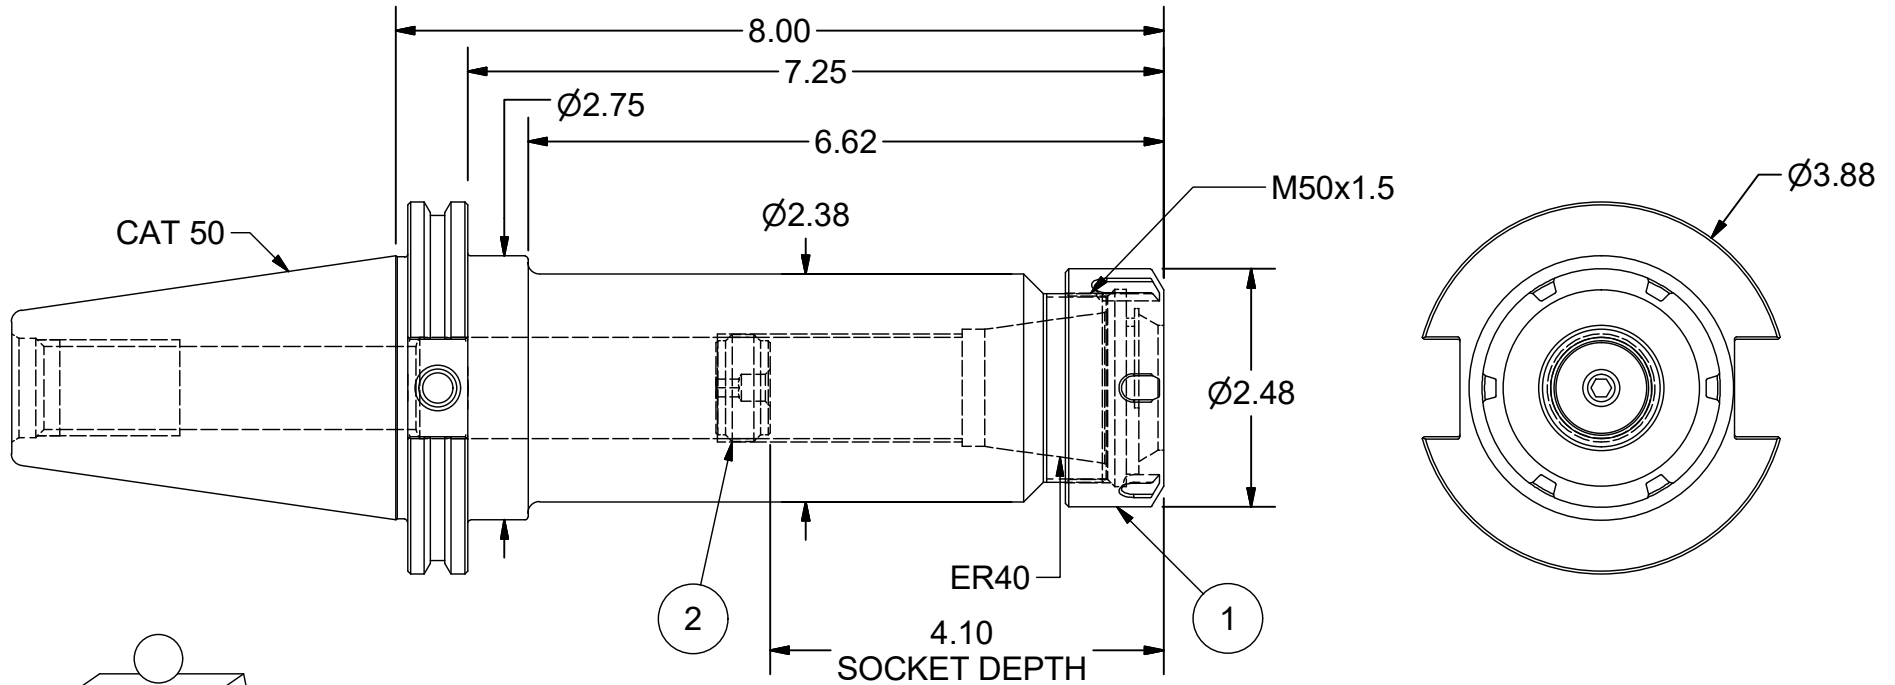

Parts List

ITEM	QTY	PART NUMBER	DESCRIPTION
1	1	40ERN	COLLET NUT
2	1	BS-10	BACK-UP SCREW; 1 1/8-16 L.H.

PART
NUMBER

C50-40ERF800

PARLEC
 (800) TOOL USA
 WORLD HEADQUARTERS
 101 PERINTON PARKWAY
 FAIRPORT, NEW YORK 14450