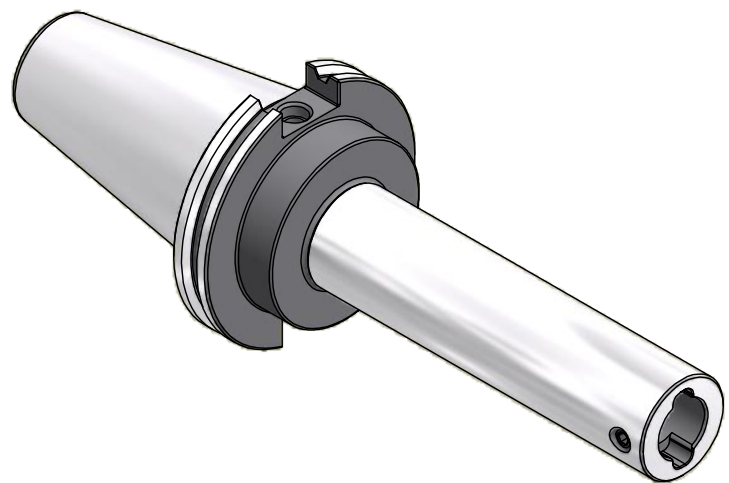

Parts List

ITEM	QTY	PART NUMBER	DESCRIPTION
1	1	880-004	PC SCREW, SIZE 4

Assembly Model: C50-PC4-8-3415-T11-3

PART NUMBER

C50-PC4-8

PARLEC
 (800) TOOL USA
 WORLD HEADQUARTERS
 101 PERINTON PARKWAY
 FAIRPORT, NEW YORK 14450