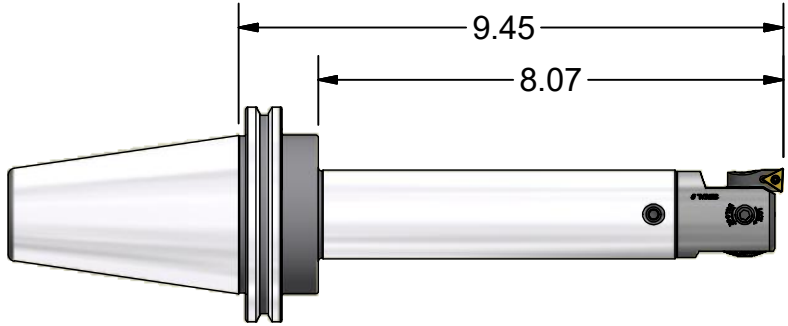

Parts List

ITEM	QTY	PART NUMBER	DESCRIPTION
1	1	880-004	PC SCREW, SIZE 4

Assembly Model: C50-PC4-8-3415-T11-3

PART NUMBER

C50-PC4-8

PARLEC
 (800) TOOL USA
 WORLD HEADQUARTERS
 101 PERINTON PARKWAY
 FAIRPORT, NEW YORK 14450