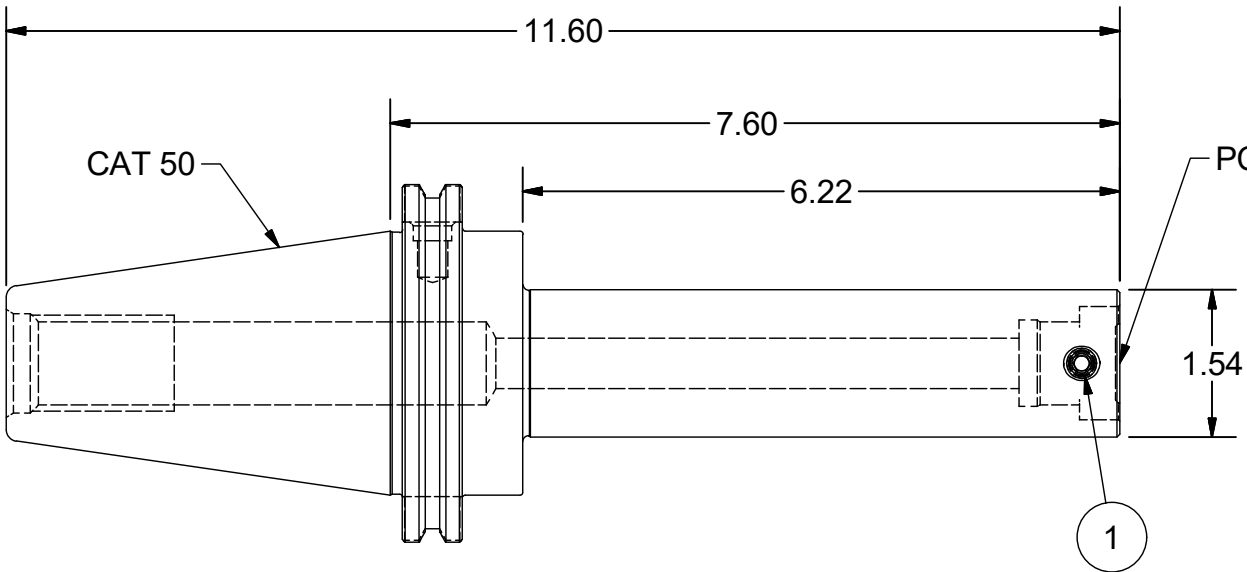

Parts List

ITEM	QTY	PART NUMBER	DESCRIPTION
1	1	880-004	PC SCREW, SIZE 4

Assembly Model: C50-PC4-8-3415-T11-3

PART NUMBER

C50-PC4-8

PARLEC
 (800) TOOL USA
 WORLD HEADQUARTERS
 101 PERINTON PARKWAY
 FAIRPORT, NEW YORK 14450