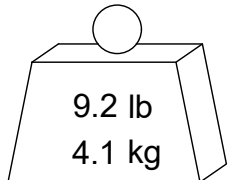

Parts List

ITEM	QTY	PART NUMBER	DESCRIPTION
1	1	880-004	PC SCREW, SIZE 4

Assembly Model: C50-PC4-8-3415-T11-3

PART NUMBER

C50-PC4-8

PARLEC
 (800) TOOL USA
 WORLD HEADQUARTERS
 101 PERINTON PARKWAY
 FAIRPORT, NEW YORK 14450