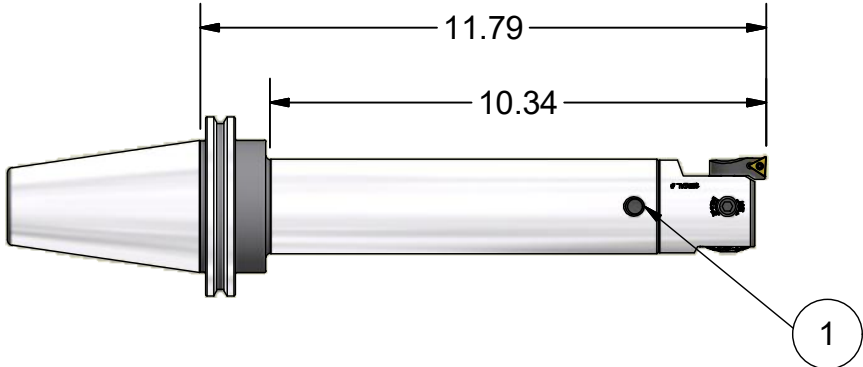

Parts List

ITEM	QTY	PART NUMBER	DESCRIPTION
1	1	880-005	PC SCREW, SIZE 5

Assembly Model: C50-PC5-10-3515-T11-3

PART NUMBER

C50-PC5-10

**PARLEC**  
 (800) TOOL USA  
 WORLD HEADQUARTERS  
 101 PERINTON PARKWAY  
 FAIRPORT, NEW YORK 14450