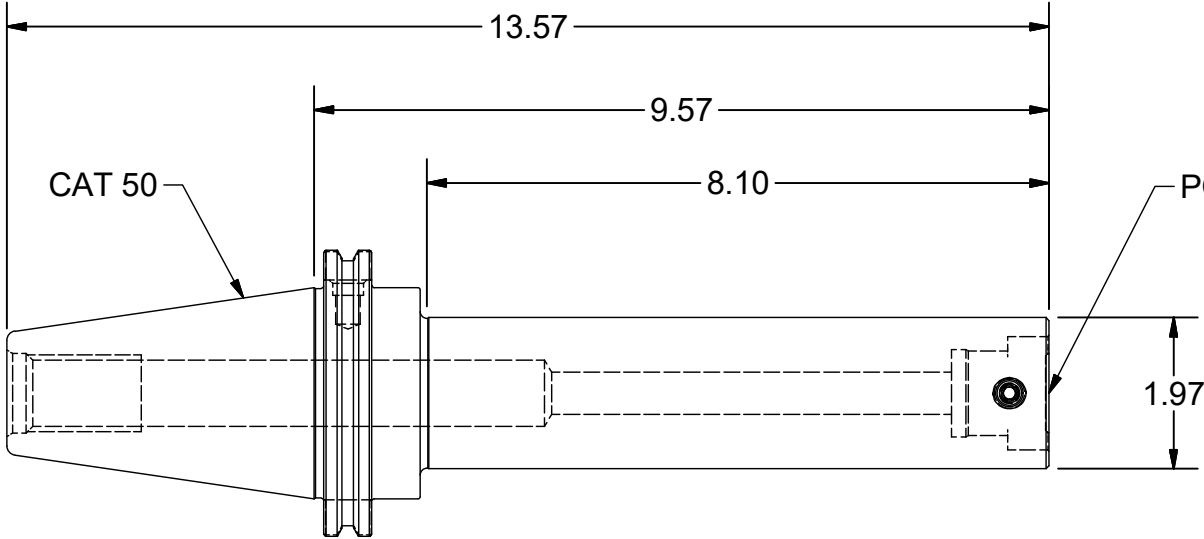

Parts List

ITEM	QTY	PART NUMBER	DESCRIPTION
1	1	880-005	PC SCREW, SIZE 5

Assembly Model: C50-PC5-10-3515-T11-3

PART NUMBER

C50-PC5-10

**PARLEC**  
 (800) TOOL USA  
 WORLD HEADQUARTERS  
 101 PERINTON PARKWAY  
 FAIRPORT, NEW YORK 14450