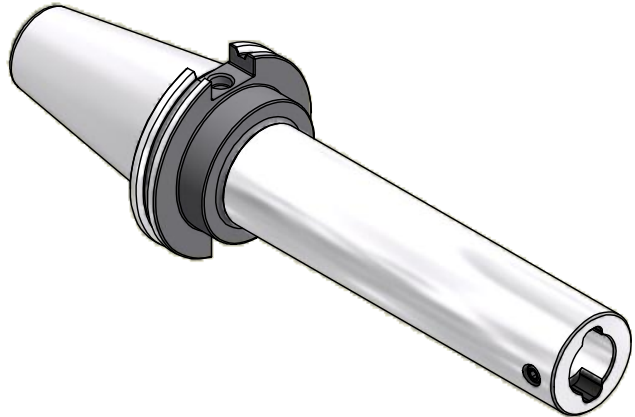

Parts List

ITEM	QTY	PART NUMBER	DESCRIPTION
1	1	880-005	PC SCREW, SIZE 5

Assembly Model: C50-PC5-10-3515-T11-3

PART NUMBER

C50-PC5-10

**PARLEC**  
 (800) TOOL USA  
 WORLD HEADQUARTERS  
 101 PERINTON PARKWAY  
 FAIRPORT, NEW YORK 14450