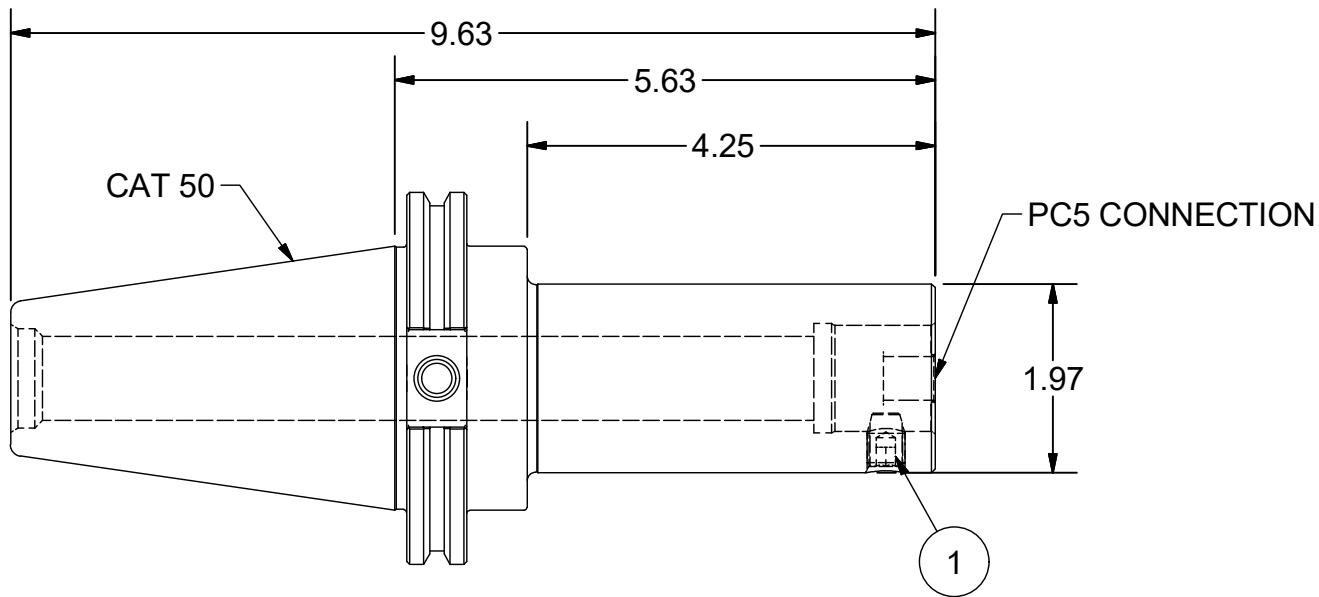

Parts List

ITEM	QTY	PART NUMBER	DESCRIPTION
1	1	880-005	PC SCREW, SIZE 5

Assembly Model: C50-PC5-6-3515-T11-3

PART
NUMBER

C50-PC5-6

PARLEC
 (800) TOOL USA
 WORLD HEADQUARTERS
 101 PERINTON PARKWAY
 FAIRPORT, NEW YORK 14450