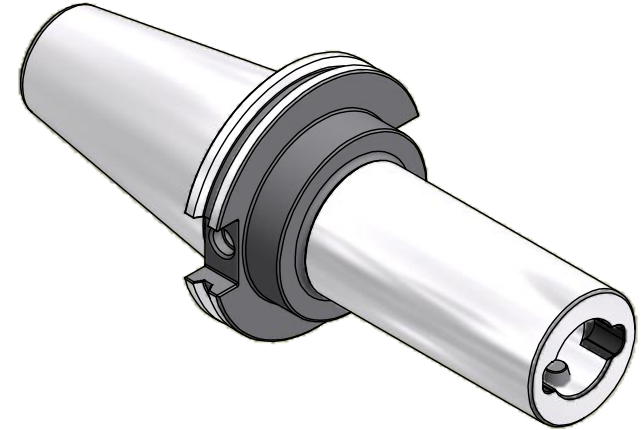

Parts List

ITEM	QTY	PART NUMBER	DESCRIPTION
1	1	880-005	PC SCREW, SIZE 5

Assembly Model: C50-PC5-6-3515-T11-3

PART
NUMBER

C50-PC5-6

PARLEC
 (800) TOOL USA
 WORLD HEADQUARTERS
 101 PERINTON PARKWAY
 FAIRPORT, NEW YORK 14450