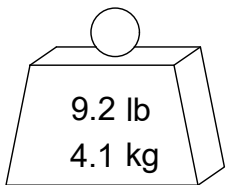

Parts List

ITEM	QTY	PART NUMBER	DESCRIPTION
1	1	880-005	PC SCREW, SIZE 5

Assembly Model: C50-PC5-6-3515-T11-3

PART
NUMBER

C50-PC5-6

PARLEC
 (800) TOOL USA
 WORLD HEADQUARTERS
 101 PERINTON PARKWAY
 FAIRPORT, NEW YORK 14450