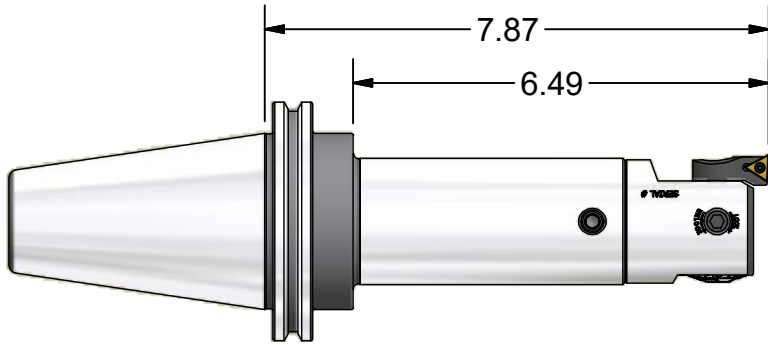

Parts List

ITEM	QTY	PART NUMBER	DESCRIPTION
1	1	880-005	PC SCREW, SIZE 5

Assembly Model: C50-PC5-6-3515-T11-3

PART
NUMBER

C50-PC5-6

PARLEC
 (800) TOOL USA
 WORLD HEADQUARTERS
 101 PERINTON PARKWAY
 FAIRPORT, NEW YORK 14450