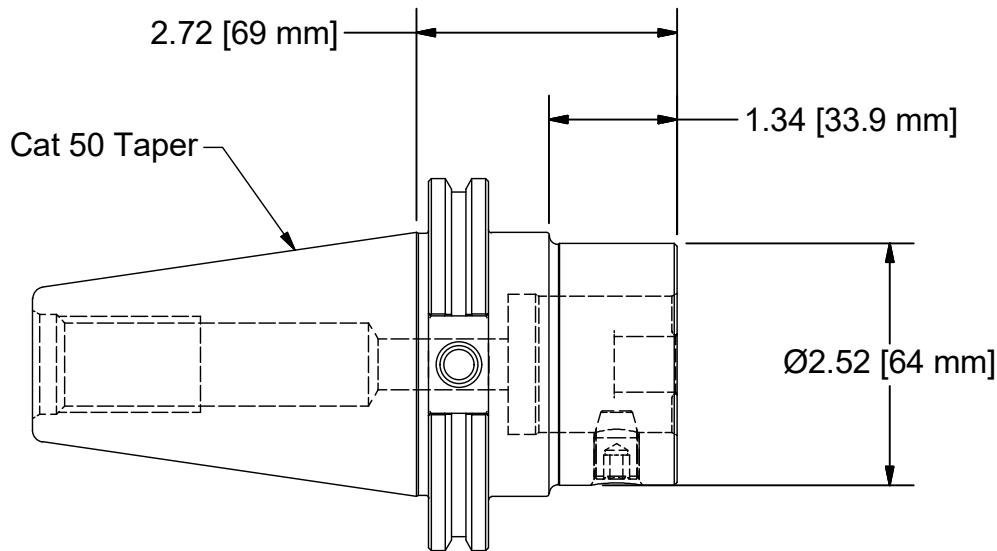

Parts List

ITEM	QTY	PART NUMBER	DESCRIPTION
1	1	880-006	PC SCREW, SIZE 6

PART
NUMBER

C50-PC6-4

PARLEC
 (800) TOOL USA
 WORLD HEADQUARTERS
 101 PERINTON PARKWAY
 FAIRPORT, NEW YORK 14450