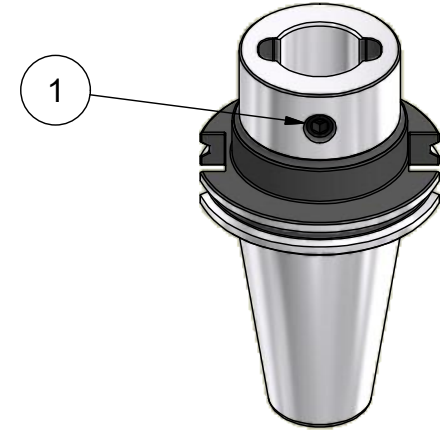

Parts List

ITEM	QTY	PART NUMBER	DESCRIPTION
1	1	880-006	PC SCREW, SIZE 6

PART
NUMBER

C50-PC6-4

PARLEC
 (800) TOOL USA
 WORLD HEADQUARTERS
 101 PERINTON PARKWAY
 FAIRPORT, NEW YORK 14450