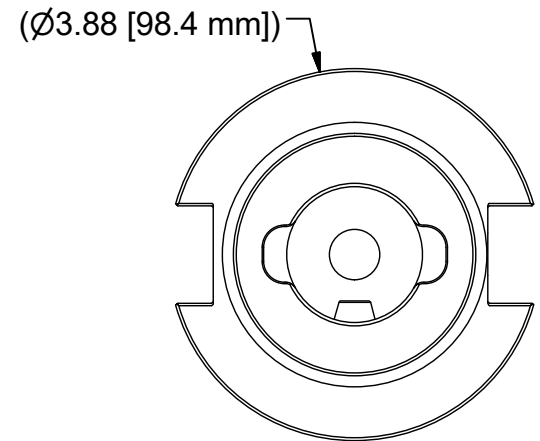

Parts List

ITEM	QTY	PART NUMBER	DESCRIPTION
1	1	880-006	PC SCREW, SIZE 6

PART
NUMBER

C50-PC6-4

PARLEC
 (800) TOOL USA
 WORLD HEADQUARTERS
 101 PERINTON PARKWAY
 FAIRPORT, NEW YORK 14450