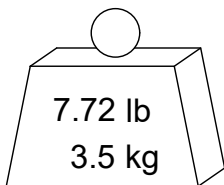

Parts List

ITEM	QTY	PART NUMBER	DESCRIPTION
1	1	880-006	PC SCREW, SIZE 6

PART
NUMBER

C50-PC6-4

PARLEC
 (800) TOOL USA
 WORLD HEADQUARTERS
 101 PERINTON PARKWAY
 FAIRPORT, NEW YORK 14450