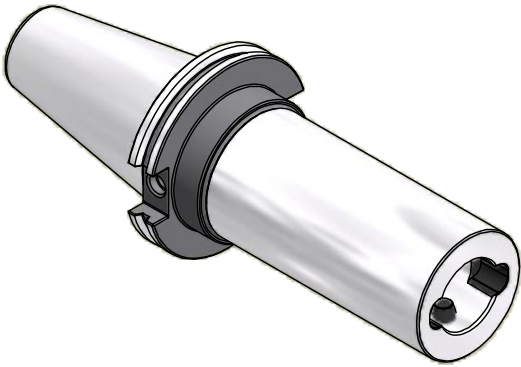

Parts List

ITEM	QTY	PART NUMBER	DESCRIPTION
1	1	880-006	PC SCREW, SIZE 6

Assembly Model: C50-PC6-8-3615-T11-3

PART
NUMBER

C50-PC6-8

PARLEC
 (800) TOOL USA
 WORLD HEADQUARTERS
 101 PERINTON PARKWAY
 FAIRPORT, NEW YORK 14450