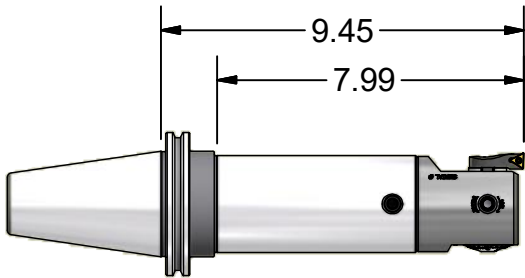

Parts List

ITEM	QTY	PART NUMBER	DESCRIPTION
1	1	880-006	PC SCREW, SIZE 6

Assembly Model: C50-PC6-8-3615-T11-3

PART
NUMBER

C50-PC6-8

PARLEC
 (800) TOOL USA
 WORLD HEADQUARTERS
 101 PERINTON PARKWAY
 FAIRPORT, NEW YORK 14450