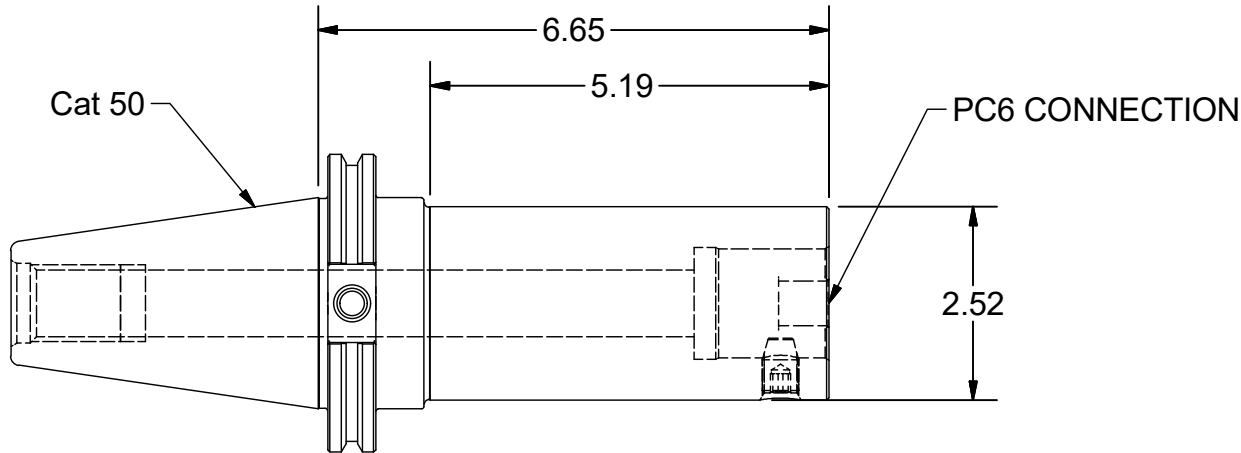

Parts List

ITEM	QTY	PART NUMBER	DESCRIPTION
1	1	880-006	PC SCREW, SIZE 6

Assembly Model: C50-PC6-8-3615-T11-3

PART
NUMBER

C50-PC6-8

PARLEC
 (800) TOOL USA
 WORLD HEADQUARTERS
 101 PERINTON PARKWAY
 FAIRPORT, NEW YORK 14450