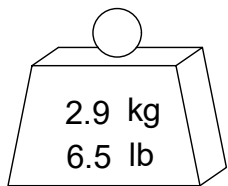

COOLANT PORTS

2.9 kg
6.5 lb

BALANCE

G2.5 @ 15,000 RPM

PART
NUMBER

C50A-25SF512-9C

PARLEC

(800) TOOL USA