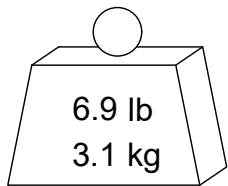

COOLANT PORTS

6.9 lb  
3.1 kg

BALANCE

G2.5 @ 15,000 RPM

PART  
NUMBER

C50A-31SF512-9C

**PARLEC**

(800) TOOL USA