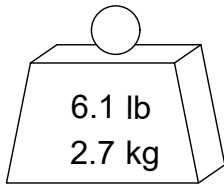

COOLANT PORTS (2X)

BALANCE

G2.5 @ 15,000 RPM

PART
NUMBER

C50A-50SF315-9C

PARLEC
 (800) TOOL USA
 WORLD HEADQUARTERS
 101 PERINTON PARKWAY
 FAIRPORT, NEW YORK 14450