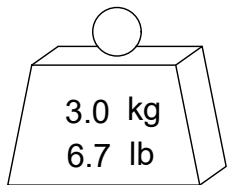

COOLANT PORTS

BALANCE

G2.5 @ 15,000 RPM

PART
NUMBER

C50A-50SF512-9C

PARLEC
(800) TOOL USA
WORLD HEADQUARTERS
101 PERINTON PARKWAY
FAIRPORT, NEW YORK 14450