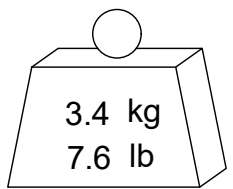

COOLANT PORTS

3.4 kg
7.6 lb

BALANCE
G2.5 @ 1500 RPM

PART NUMBER
C50A-50SF630-9C

PARLEC
(800) TOOL USA
WORLD HEADQUARTERS
101 PERINTON PARKWAY
FAIRPORT, NEW YORK 14450