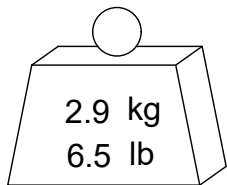

COOLANT PORTS

BALANCE
G2.5 @ 15,000 RPM

PART NUMBER
C50A-75SF315-9C

PARLEC
(800) TOOL USA
WORLD HEADQUARTERS
101 PERINTON PARKWAY
FAIRPORT, NEW YORK 14450