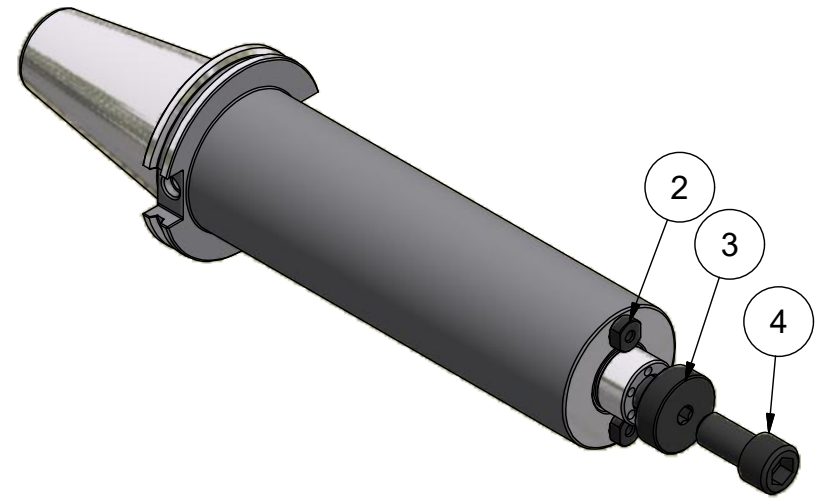

Parts List			
ITEM	QTY	PART NUMBER	DESCRIPTION
1	2	029-966	SET SCREW,M6 x 5 W/360 DEG. PATCH
2	2	12KY	DRIVE KEY
3	1	12LS	LOCK SCREW
4	1	028-193	SHCS 5/8-18 x 1-1/4

PART  
NUMBER

**C50BC-12SM1000C**

**PARLEC**  
 (800) TOOL USA  
 WORLD HEADQUARTERS  
 101 PERINTON PARKWAY  
 FAIRPORT, NEW YORK 14450