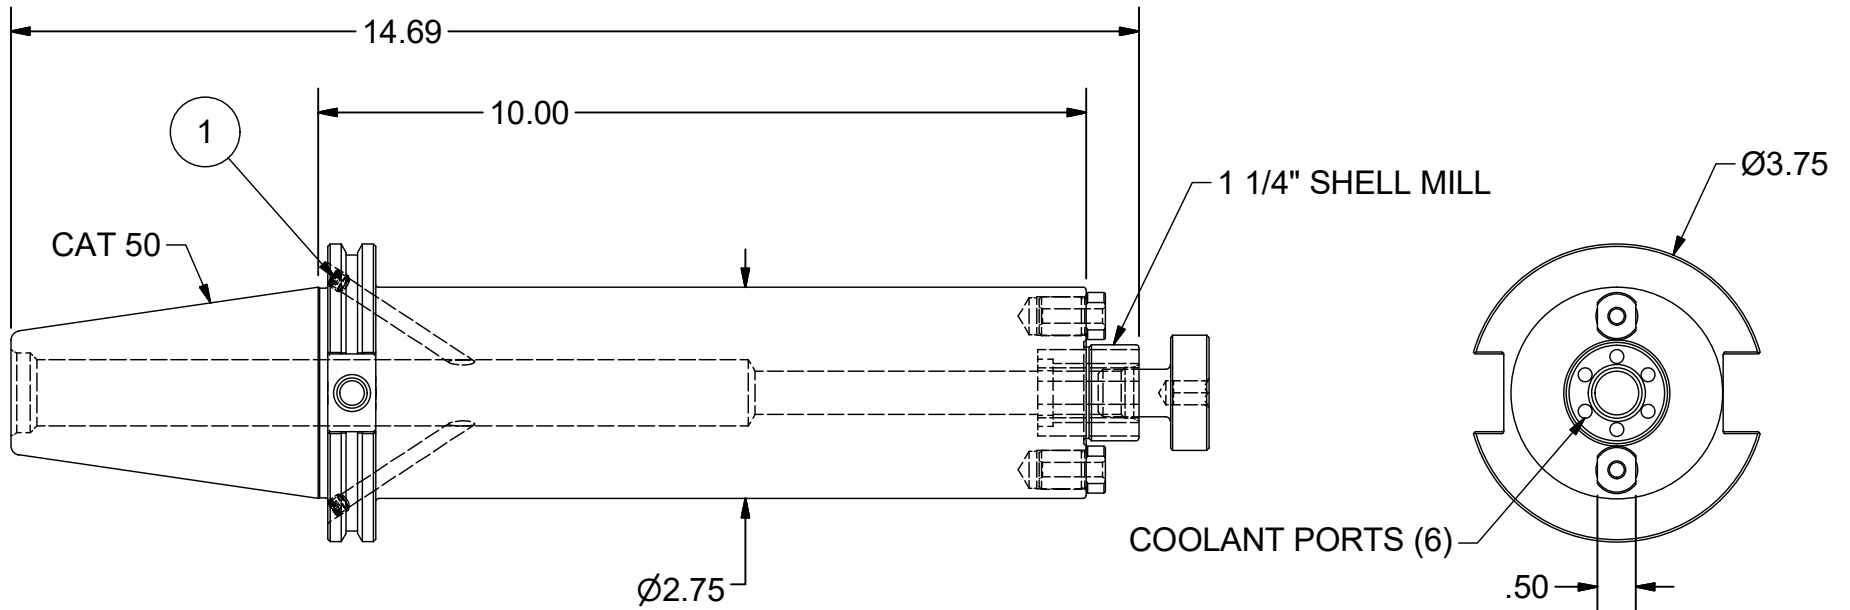

Parts List			
ITEM	QTY	PART NUMBER	DESCRIPTION
1	2	029-966	SET SCREW,M6 x 5 W/360 DEG. PATCH
2	2	12KY	DRIVE KEY
3	1	12LS	LOCK SCREW
4	1	028-193	SHCS 5/8-18 x 1-1/4

PART  
NUMBER

**C50BC-12SM1000C**

**PARLEC**  
 (800) TOOL USA  
 WORLD HEADQUARTERS  
 101 PERINTON PARKWAY  
 FAIRPORT, NEW YORK 14450