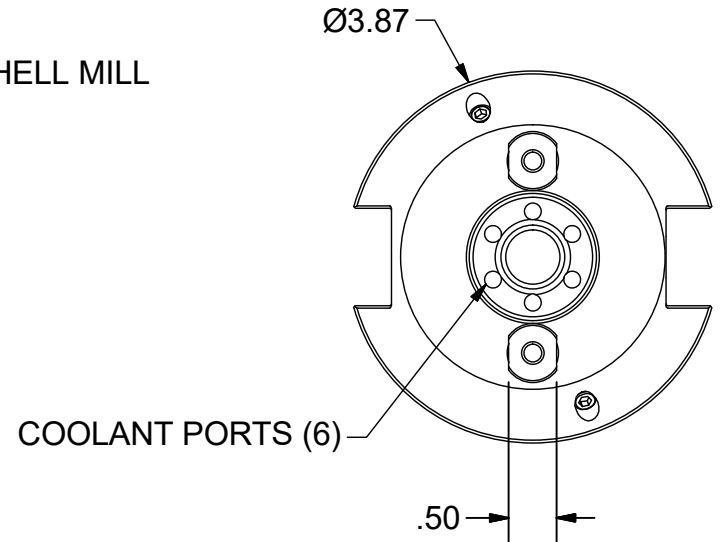

Parts List

ITEM	QTY	PART NUMBER	DESCRIPTION
1	4	029-966	SET SCREW, M6 x 5 W/360 DEG. PATCH
2	2	12KY	DRIVE KEY
3	1	12LS	LOCK SCREW
4	1	028-193	SHCS 5/8-18 x 1-1/4

PART
NUMBER

C50BC-12SM150C

PARLEC
 (800) TOOL USA
 WORLD HEADQUARTERS
 101 PERINTON PARKWAY
 FAIRPORT, NEW YORK 14450