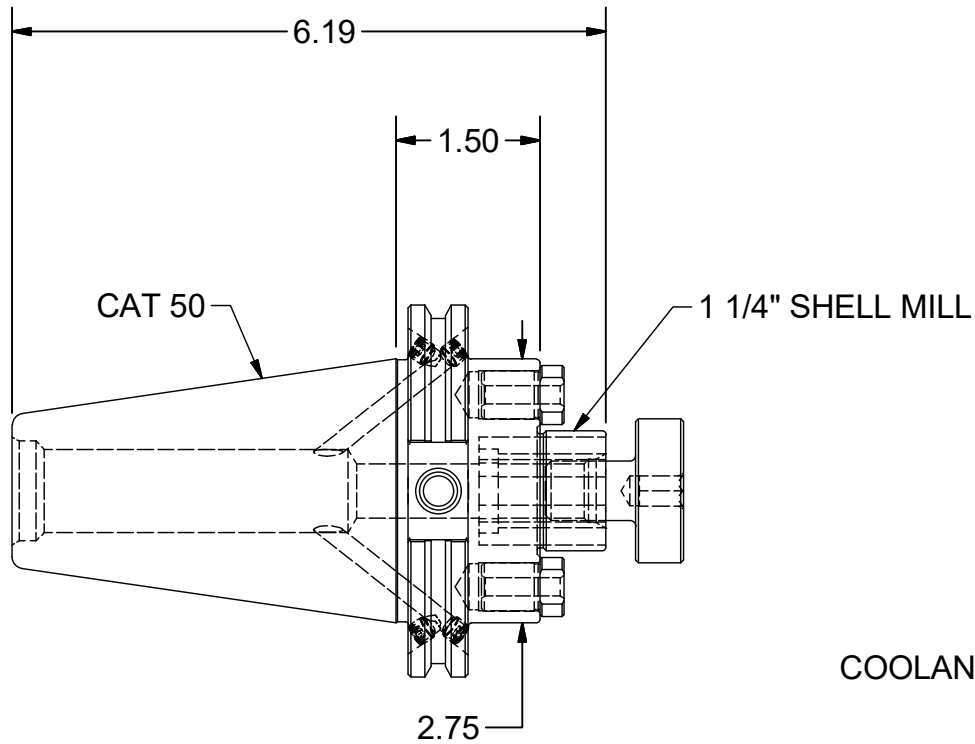

Parts List

ITEM	QTY	PART NUMBER	DESCRIPTION
1	4	029-966	SET SCREW, M6 x 5 W/360 DEG. PATCH
2	2	12KY	DRIVE KEY
3	1	12LS	LOCK SCREW
4	1	028-193	SHCS 5/8-18 x 1-1/4

PART
NUMBER

C50BC-12SM150C

PARLEC
 (800) TOOL USA
 WORLD HEADQUARTERS
 101 PERINTON PARKWAY
 FAIRPORT, NEW YORK 14450