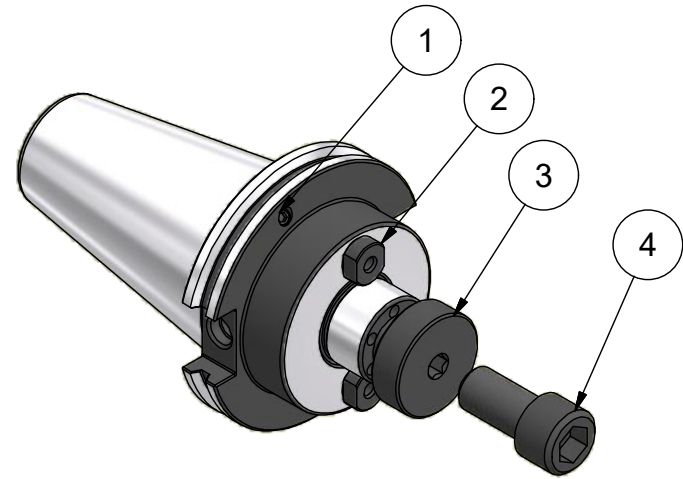

Parts List

ITEM	QTY	PART NUMBER	DESCRIPTION
1	4	029-966	SET SCREW, M6 x 5 W/360 DEG. PATCH
2	2	12KY	DRIVE KEY
3	1	12LS	LOCK SCREW
4	1	028-193	SHCS 5/8-18 x 1-1/4

PART
NUMBER

C50BC-12SM150C

PARLEC
 (800) TOOL USA
 WORLD HEADQUARTERS
 101 PERINTON PARKWAY
 FAIRPORT, NEW YORK 14450