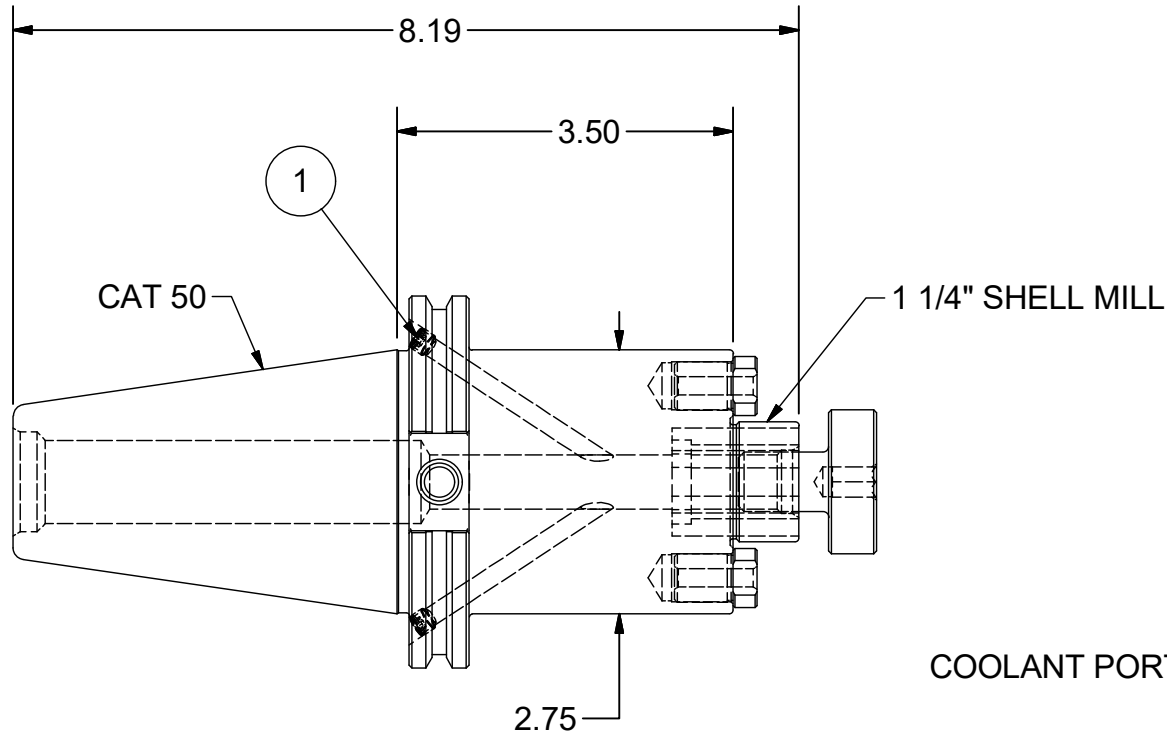

Parts List			
ITEM	QTY	PART NUMBER	DESCRIPTION
1	2	029-966	SET SCREW, M6 x 5 W/360 DEG. PATCH
2	2	12KY	DRIVE KEY
3	1	12LS	LOCK SCREW
4	1	028-193	SHCS 5/8-18 x 1-1/4

PART
NUMBER

C50BC-12SM350C

PARLEC
 (800) TOOL USA
 WORLD HEADQUARTERS
 101 PERINTON PARKWAY
 FAIRPORT, NEW YORK 14450