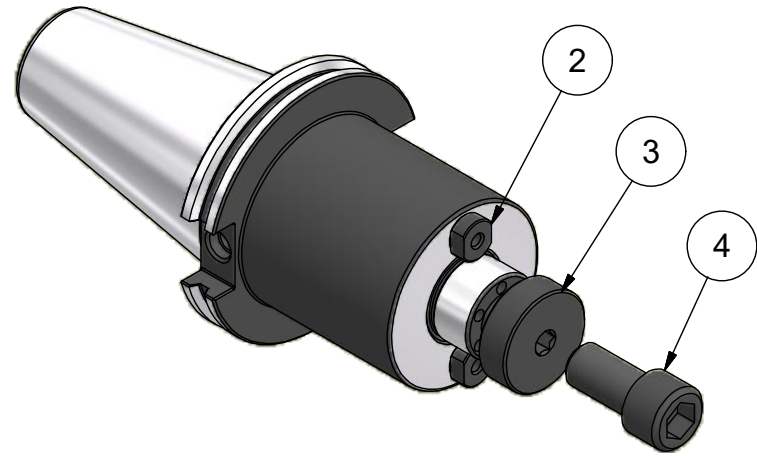

Parts List			
ITEM	QTY	PART NUMBER	DESCRIPTION
1	2	029-966	SET SCREW, M6 x 5 W/360 DEG. PATCH
2	2	12KY	DRIVE KEY
3	1	12LS	LOCK SCREW
4	1	028-193	SHCS 5/8-18 x 1-1/4

PART
NUMBER

C50BC-12SM350C

PARLEC
 (800) TOOL USA
 WORLD HEADQUARTERS
 101 PERINTON PARKWAY
 FAIRPORT, NEW YORK 14450