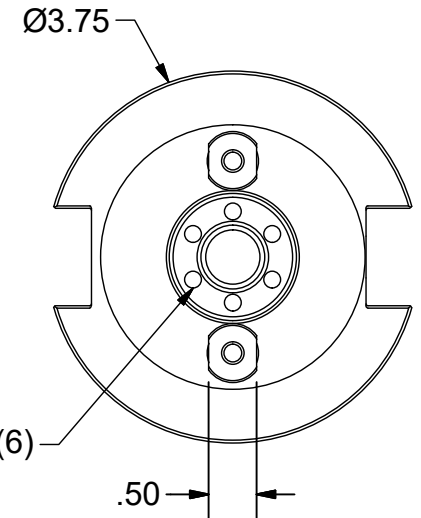

Parts List			
ITEM	QTY	PART NUMBER	DESCRIPTION
1	2	029-966	SET SCREW, M6 x 5 W/360 DEG. PATCH
2	2	12KY	DRIVE KEY
3	1	12LS	LOCK SCREW
4	1	028-193	SHCS 5/8-18 x 1-1/4

PART
NUMBER

C50BC-12SM350C

PARLEC
 (800) TOOL USA
 WORLD HEADQUARTERS
 101 PERINTON PARKWAY
 FAIRPORT, NEW YORK 14450