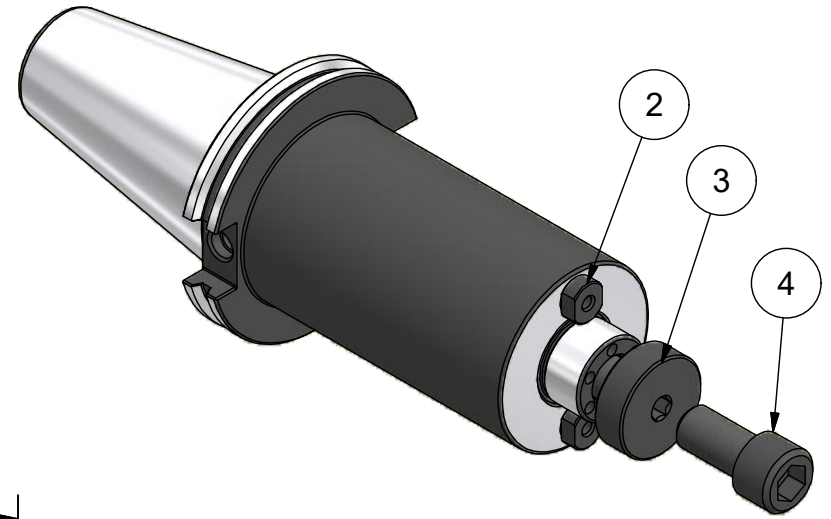

Parts List			
ITEM	QTY	PART NUMBER	DESCRIPTION
1	2	029-966	SET SCREW, M6 x 5 W/360 DEG. PATCH
2	2	12KY	DRIVE KEY
3	1	12LS	LOCK SCREW
4	1	028-193	SHCS 5/8-18 x 1-1/4

PART
NUMBER

C50BC-12SM550C

PARLEC
 (800) TOOL USA
 WORLD HEADQUARTERS
 101 PERINTON PARKWAY
 FAIRPORT, NEW YORK 14450