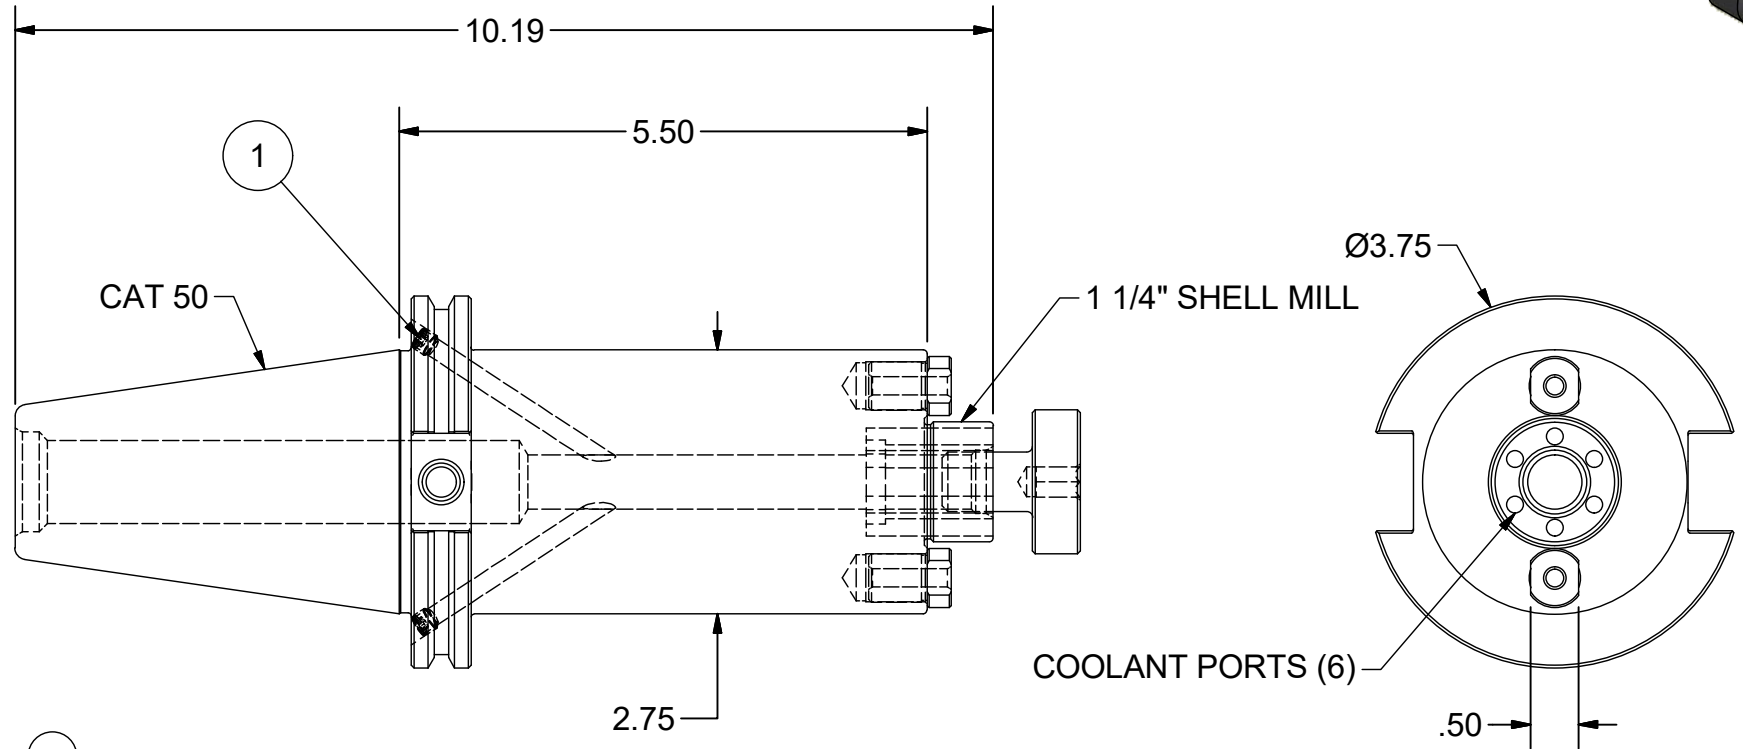

Parts List			
ITEM	QTY	PART NUMBER	DESCRIPTION
1	2	029-966	SET SCREW, M6 x 5 W/360 DEG. PATCH
2	2	12KY	DRIVE KEY
3	1	12LS	LOCK SCREW
4	1	028-193	SHCS 5/8-18 x 1-1/4

PART
NUMBER

C50BC-12SM550C

PARLEC
 (800) TOOL USA
 WORLD HEADQUARTERS
 101 PERINTON PARKWAY
 FAIRPORT, NEW YORK 14450